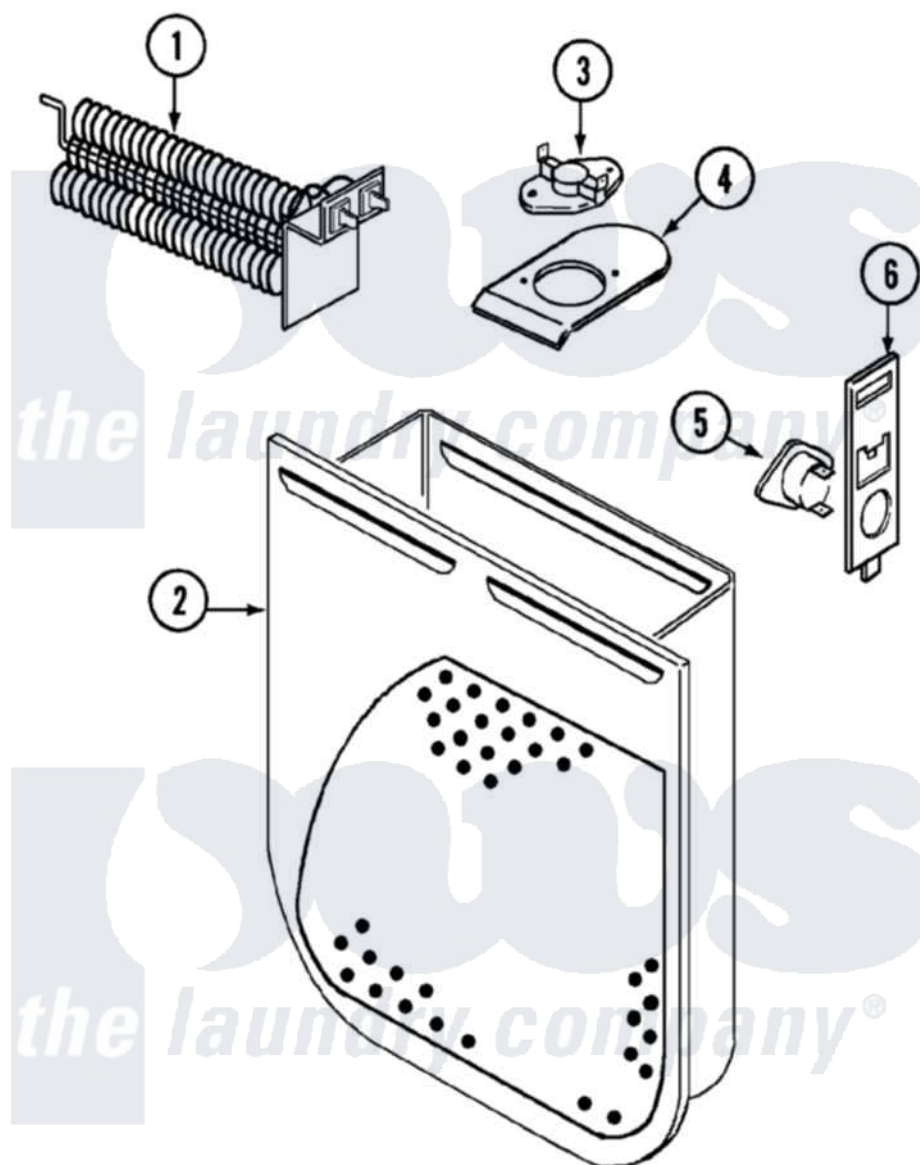

Maytag LDE1000ACE 04 - HEATER

Maytag [Residential Maytag LDE1000ACE Dryer Parts](#) Parts Diagram 04 - HEATER
 Click on the part number to view part

Item	Original Part Number	Replaced By	Status	Part Description
1	53-1641	LA-1044		Element
"	25-7863			Screw
2	53-1232			Heater Housing Assembly
3	53-0771			Thermostat, Hi-Limit
"	25-3083	212951		Screw, No.6-32 X 1/4 Inch
4	53-0285			Bracket, Thermostat
"	25-7741	W10116760		Screw
5	LA-1053			Fuse Kit, Thermal
6	53-1181			Bracket, Thermal Fuse