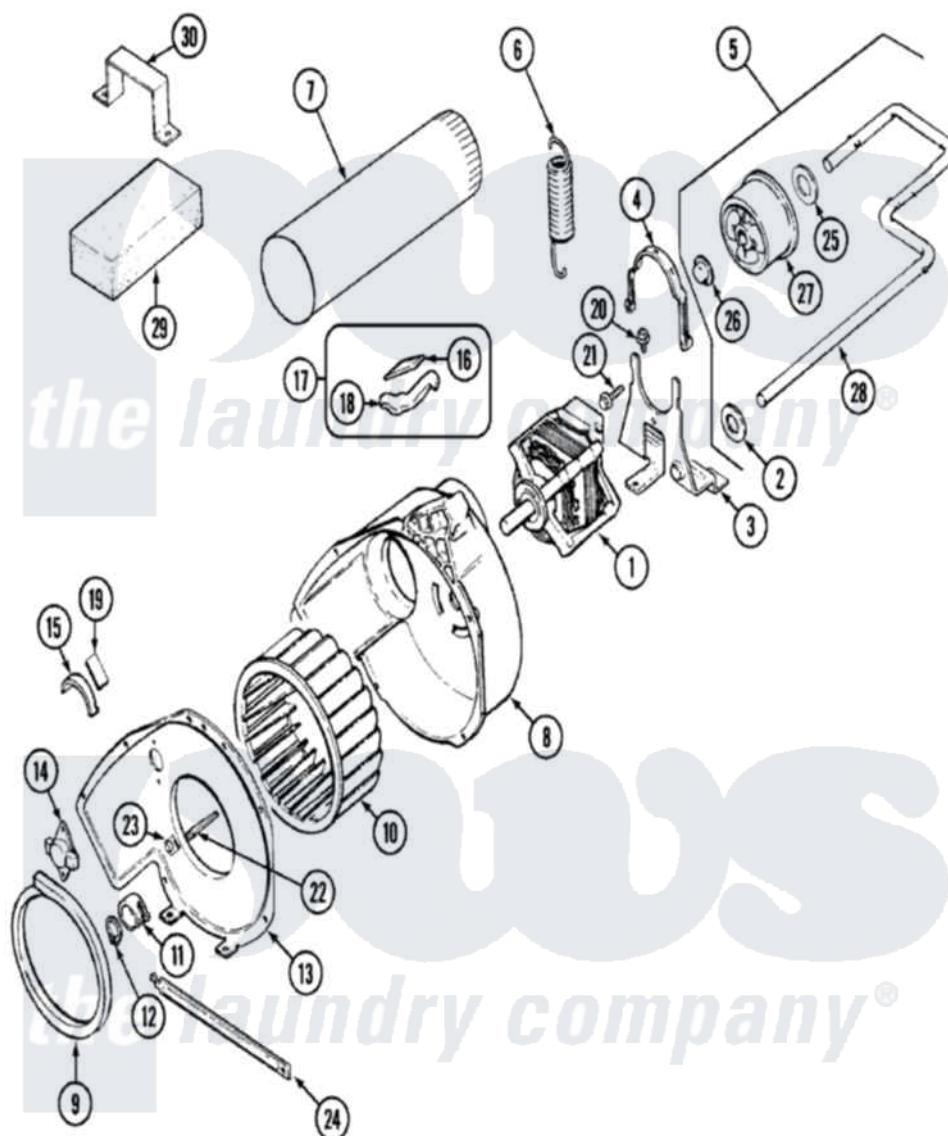

Maytag LDE1000ACE 05 - MOTOR & DRIVE

Maytag Residential Maytag LDE1000ACE Dryer Parts Parts Diagram 05 - MOTOR & DRIVE
 Click on the part number to view part

Item	Original Part Number	Replaced By	Status	Part Description
1	31001015	W10410996		Motor-Drive
"	31001316	W10410996		Motor-Drive
"	53-0932	31001535		Pulley, Motor
2	25-7815			Washer
3	25-7732	681414		Screw, 10AB X 1/2
"	53-1932	31001570		Bracket, Motor
4	53-0214	660658		Clamp, Motor Mounting 343481 685441
5	53-2287			Idler Assembly
6	53-2209	31001465		Spring, Idler
7	53-0134			Duct, Exhaust
"	25-2134	W10116760		Screw
8	53-1801			Housing, Blower
9	53-0203	12001324		Duct Kit, Collector
10	31001043			Wheel, Blower
"	31001317			Wheel, Blower
11	25-7823	312967		Clamp, Blower Housing

12	25-7855		Ring, Retaining
13	25-7435	33002917	Screw, No.10-16
"	53-1934		Cover, Blower Housing
14	25-2134	W10116760	Screw
"	31001192		Thermostat, Control
"	53-0170	Not Available	THERMOSTAT, LO-LIMIT (120/110)
15	53-2273	31001470	Glide, Tumbler
16	53-0724	31001356	Pad, Glide
17	LA-1006		Glide Kit, Tumbler
18	53-2272	31001469	Glide, Tumbler
19	53-1684	31001356	Pad, Glide
20	25-7963	31001571	Screw, 10-24 x 0700 Hxwshrd Ty
21	25-7674		Screw
22	53-1026		Guide, Vane Inlet
23	25-3457		Screw, Sems
24	53-1625		Brace, Tumbler Support
25	25-7815		Washer
26	25-7957		Pushnut
27	53-1628	31001344	Pulley, Idler
28	53-2250	53-2287	Idler Assembly