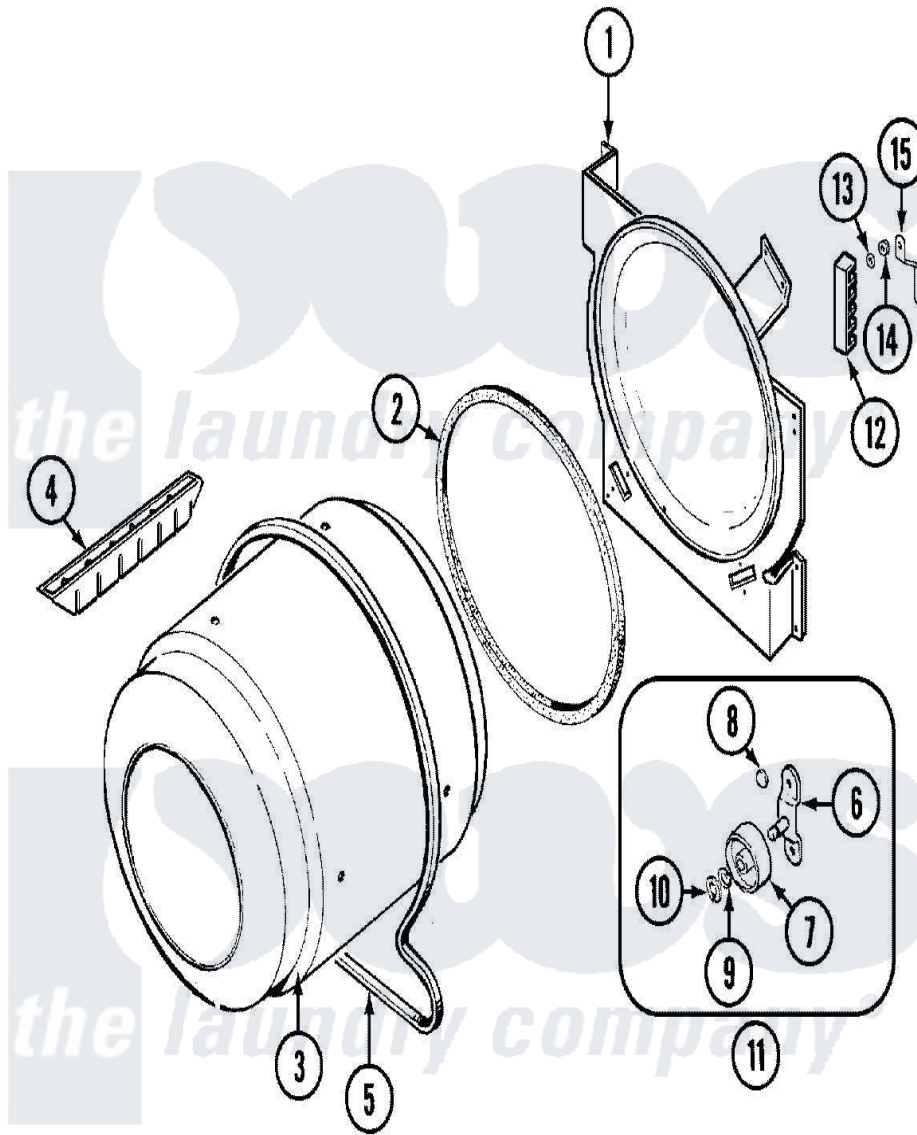

Maytag LDE1000ACE 06 - TUMBLER

Maytag [Residential Maytag LDE1000ACE Dryer Parts](#) Parts Diagram 06 - TUMBLER
 Click on the part number to view part

Item	Original Part Number	Replaced By	Status	Part Description
1	25-7733	681414		Screw, 10AB X 1/2
"	LA-1054			Dryer Bulkhead Kit
2	53-0281	31001747		Seal Assembly
3	53-1250			Cylinder
4	25-7759	3196164		Screw
"	Y02100002		Not Available	BAFFLE (WHT)
5	31531589	341241		Belt
6	25-7101	3351614		Screw, Gearcase Cover Mounting
"	53-0197			Support Assembly-Cylinder Rear
7	31001096			Roller
8	25-7813			Spacer
9	25-7814			Washer
10	25-7854			Ring, Retaining
11	LA-1008			Rr Roller Kit
12	53-1518			Block, Terminal

"	25-7952	3400074	Screw
13	25-3122		Washer, Flat
14	25-7808	21001837	Nut, Lock W/Nylon Insert
"	25-0027	112432	Nut
15	53-0965		Not Available STRAP, GROUND