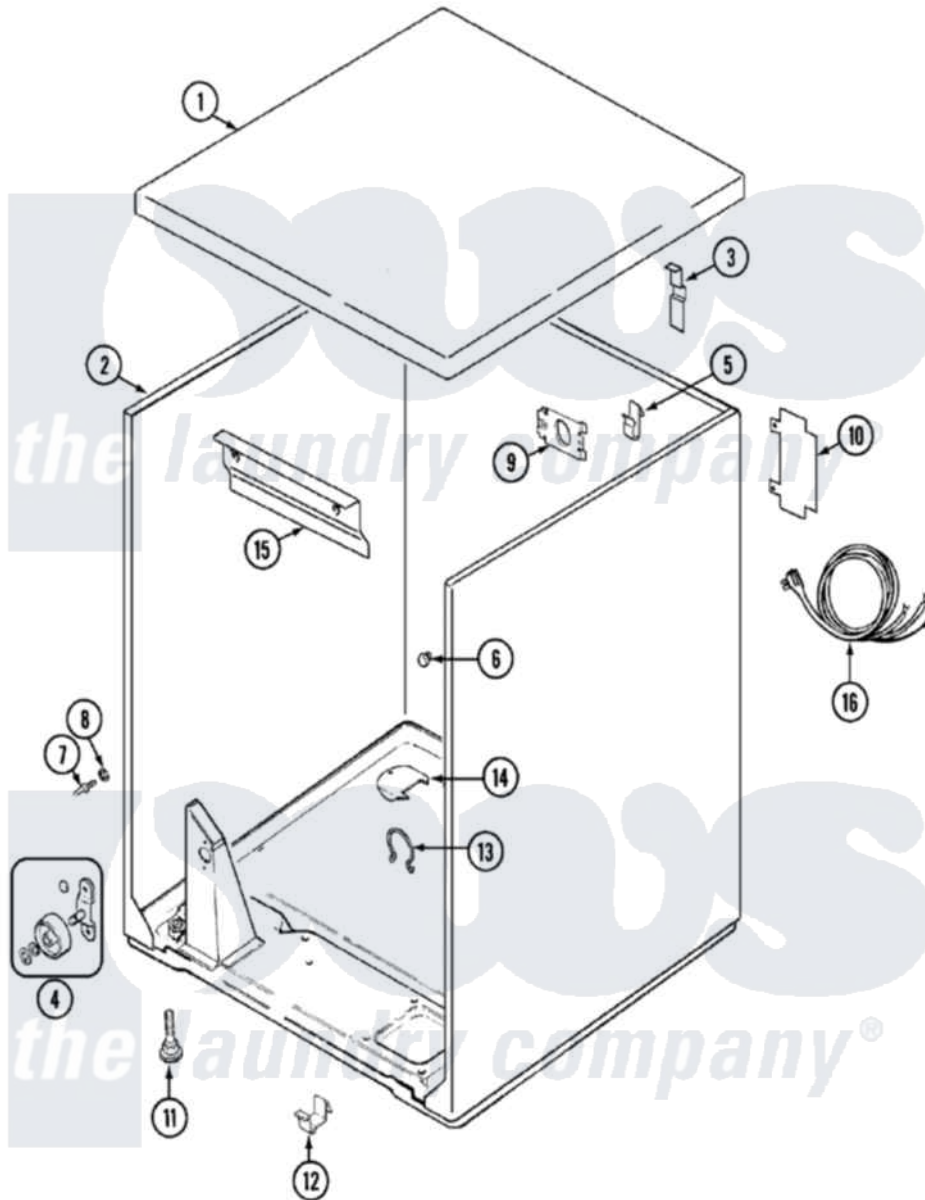

Maytag LDE1000AKE 01 - CABINET

Maytag [Residential Maytag LDE1000AKE Dryer Parts](#) Parts Diagram 01 - CABINET
 Click on the part number to view part

Item	Original Part Number	Replaced By	Status	Part Description
1	53-2435		Not Available	TOP, CABINET
2	53-2559	31001714		Cabinet And Base Assembly
3	63-5712			Hinge, Cabinet Top
"	25-3092	90767		Screw, 8A X 3/8 HeX Washer Head Tapping
4	LA-1007	12002126		Reinforcement Brace/Glide Kit
"	LA-1008			Rr Roller Kit
5	25-3034			Clip, Wiring
6	33-2653			Bumper, Cabinet
7	53-0643			Pin, Locator
8	25-0224	3400029		Nut, Adapter Plate
"	53-0200			Sleeve, Locator Pin
9	25-7828	489483		Screw 10-32 X 1/2
"	53-0135		Not Available	SUPPORT, POWER CORD
10	25-7857	90767		Screw, 8A X 3/8 HeX Washer Head Tapping
"	53-0284			Cover, Terminal

11	63-5519	Not Available	LEG, LEVELING
12	53-0120		Clip, Front Panel
13	25-7027	16515	Clip
14	25-7741	W10116760	Screw
"	53-1921		Shield, Wiring
15	25-3457		Screw, Sems
"	53-0133		Shield, Heat