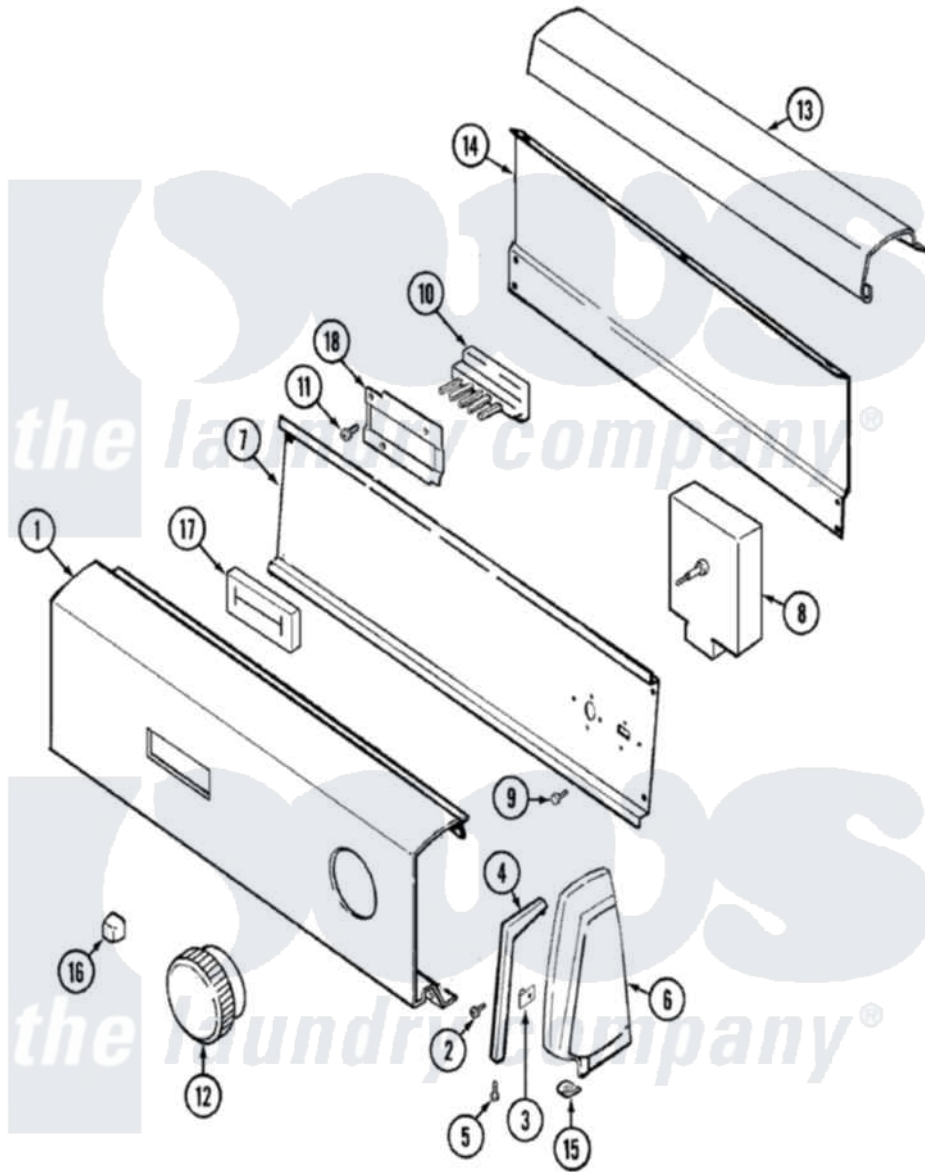

# Maytag LDE1000AKE 02 - CONTROL PANEL

Maytag Residential Maytag LDE1000AKE Dryer Parts Parts Diagram 02 - CONTROL PANEL  
 Click on the part number to view part

Item	Original Part Number	Replaced By	Status	Part Description
1	31001325		Not Available	PANEL, CONTROL (WHT)
2	25-7649	<a href="#">910187</a>		Screw
3	<a href="#">25-7702</a>			Speedclip, End Cap To Control Panel
4	<a href="#">21001245</a>			Trim, Endcap
"	21001246		Not Available	TRIM, ENDCAP (LT) (WHT)
5	<a href="#">25-7760</a>			Screw
6	35-2669		Not Available	CAP, END (LT)(WHT)
"	35-2668	<a href="#">21001453</a>		Cap-End
7	21001266		Not Available	SHIELD, CONTROL
"	<a href="#">31001193</a>			Pad, Shield
8	31001069	<a href="#">31001514</a>		Resistor Assembly
"	<a href="#">53-1811</a>			Timer
9	31001119	<a href="#">W10116760</a>		Screw
10	<a href="#">31001234</a>			Switch, Temperature
11	25-7712		Not Available	SCREW
12	31001196		Not Available	KNOB & SKIRT ASSY. (WHT)

13	21001423		Not Available	COVER, CONTROL PANEL (WHT)
14	<a href="#">25-3457</a>			Screw, Sems
"	25-3092	<a href="#">90767</a>		Screw, 8A X 3/8 HeX Washer Head Tapping
"	35-2688	<a href="#">21001460</a>		Shield, Rear
15	<a href="#">25-7851</a>			Speedclip, End Cap To Top
16	<a href="#">35-3191</a>			Pushbutton
17	35-3515		Not Available	PAD, SWITCH
18	33-6621		Not Available	BRACKET, SWITCH
"	25-3092	<a href="#">90767</a>		Screw, 8A X 3/8 HeX Washer Head Tapping
19	<a href="#">16000326</a>			Guide, Quick Ref - Jenn-Air
20	31001327		Not Available	MANUAL, USE & CARE
21	31001333		Not Available	MANUAL, USE & CARE