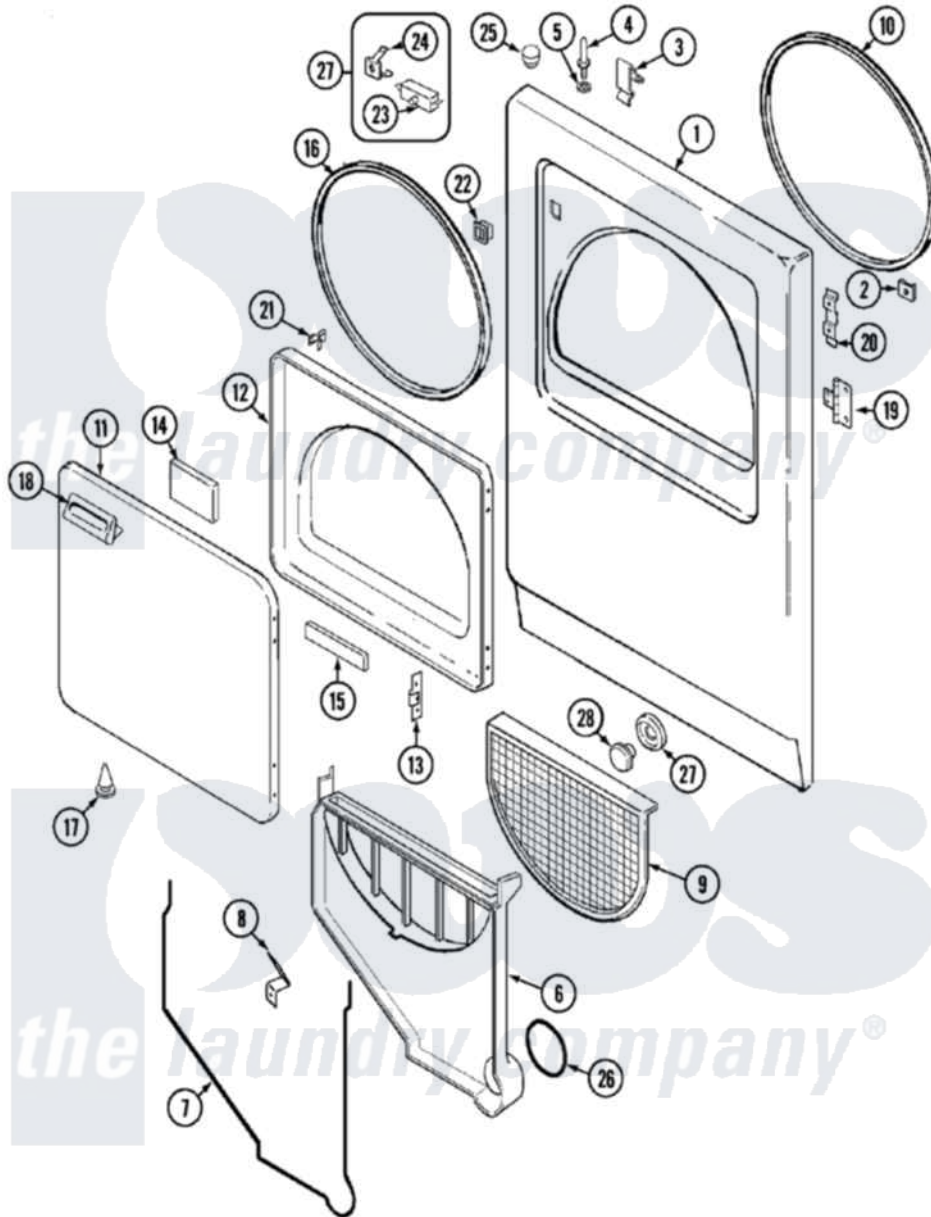

Maytag LDE1000AKE 03 - DOOR

Maytag Residential Maytag LDE1000AKE Dryer Parts Parts Diagram 03 - DOOR
 Click on the part number to view part

Item	Original Part Number	Replaced By	Status	Part Description
1	53-0726	31001771		Panel, Front
2	25-7817		Not Available	CLIP, U-TYPE
"	25-7820	489478		Screw, 8 X 1/2
3	25-7220			Clip, Cabinet Top
4	53-0643			Pin, Locator
5	25-0224	3400029		Nut, Adapter Plate
"	53-0200			Sleeve, Locator Pin
6	25-7810	415013-35		Screw
"	53-1299	12001324		Duct Kit, Collector
7	53-0204			Seal
8	53-0123			Clip
9	53-0918			Filter, Lint
10	53-0281	31001747		Seal Assembly
11	53-0154			Panel, Outer Door
"	25-7770	3196169		Screw, Element
12	53-0912		Not Available	PANEL, INNER DOOR (WHT)

13	53-0119		Clip, Hinge
14	21001281		Damper, Sound Pad
"	53-1490		Door Pad
15	53-1491		Door Pad
16	53-0648	31001529	Seal, Door
17	25-7889		Plug Button
18	25-7810	415013-35	Screw
"	53-0927		Handle, Door
19	53-1492		Hinge, Dryer Door
"	25-7809		Screw, No.6-20 1/2 Flthd Torx
20	53-0121	Not Available	TWIN NUT
21	53-2364	LA-1003	Door Catch Kit
"	LA-1003		Door Catch Kit
22	53-0187	LA-1003	Door Catch Kit
23	53-0148		Switch, Door
24	63-5990	31001319	Clip, Switch
25	33-2653		Bumper, Cabinet
26	53-0203	12001324	Duct Kit, Collector
27	LA-1005		Switch Kit