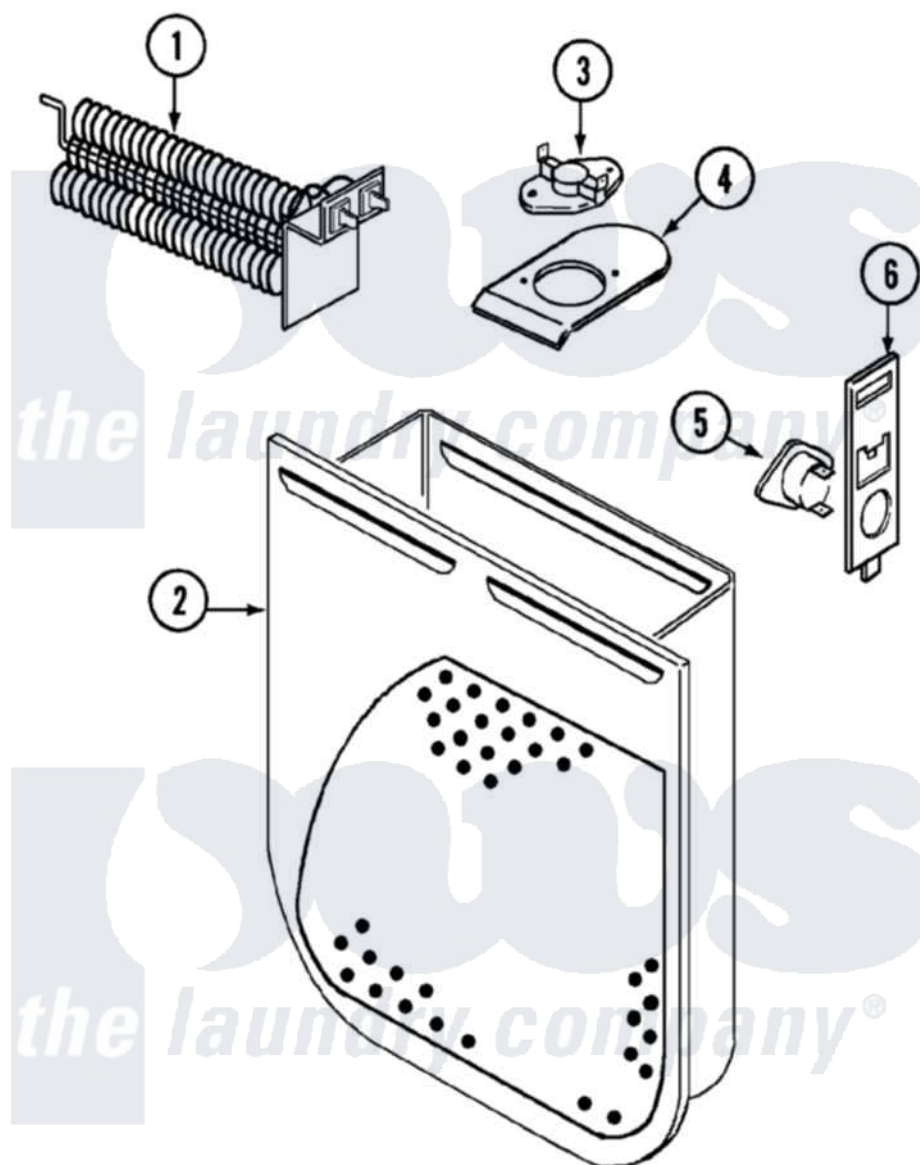

Maytag LDE1000AKE 04 - HEATER

Maytag [Residential Maytag LDE1000AKE Dryer Parts](#) Parts Diagram 04 - HEATER
 Click on the part number to view part

Item	Original Part Number	Replaced By	Status	Part Description
1	53-1641	LA-1044		Element
"	25-7863			Screw
2	53-1232			Heater Housing Assembly
3	53-0771			Thermostat, Hi-Limit
"	25-3083	212951		Screw, No.6-32 X 1/4 Inch
4	53-0285			Bracket, Thermostat
"	25-7741	W10116760		Screw
5	LA-1053			Fuse Kit, Thermal
6	53-1181			Bracket, Thermal Fuse