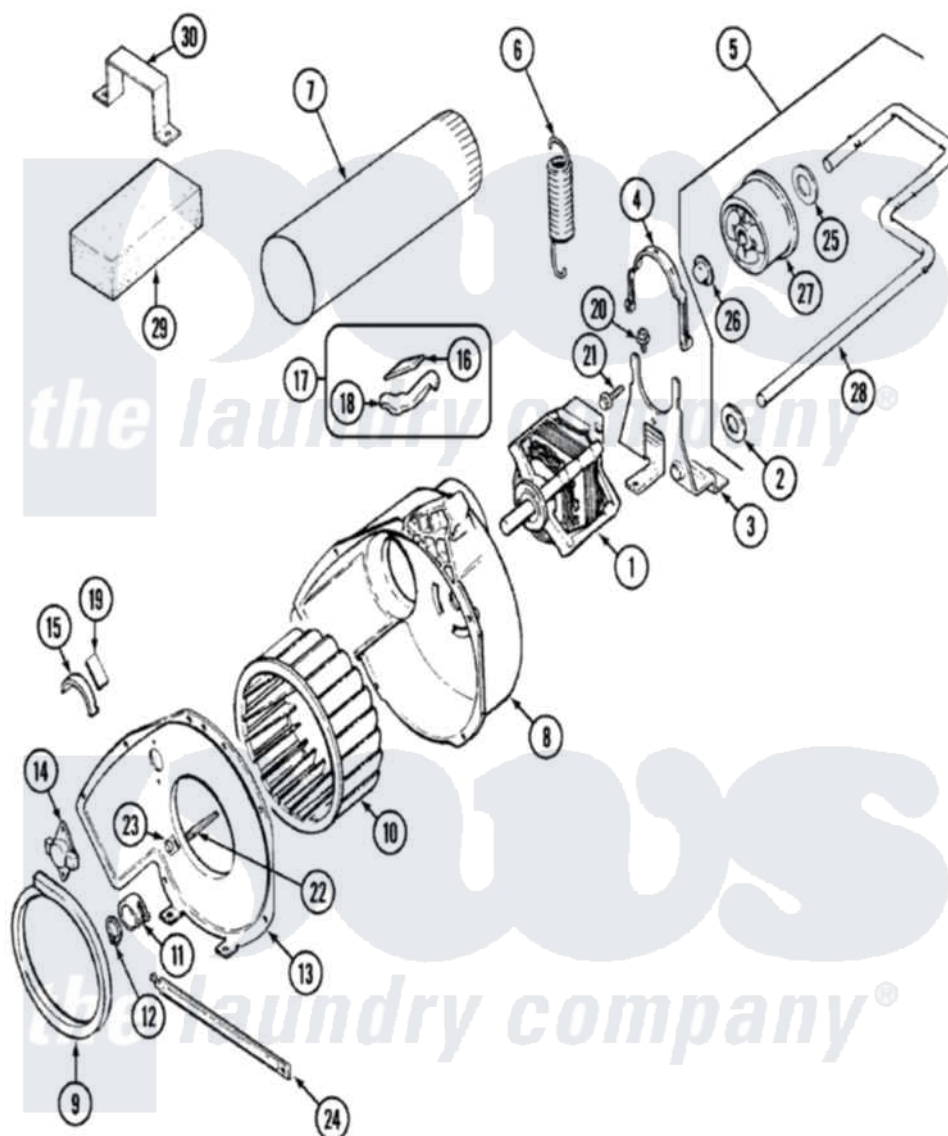

Maytag LDE1000AKE 05 - MOTOR & DRIVE

Maytag Residential Maytag LDE1000AKE Dryer Parts Parts Diagram 05 - MOTOR & DRIVE
 Click on the part number to view part

Item	Original Part Number	Replaced By	Status	Part Description
1	31001016			Motor
2	25-7815			Washer
3	25-7732	681414		Screw, 10AB X 1/2
"	53-1932	31001570		Bracket, Motor
4	53-0214	660658		Clamp, Motor Mounting 343481 685441
5	53-2287			Idler Assembly
6	53-2209	31001465		Spring, Idler
7	53-0134			Duct, Exhaust
"	25-2134	W10116760		Screw
8	53-1801			Housing, Blower
9	53-0203	12001324		Duct Kit, Collector
10	31001043			Wheel, Blower
11	25-7823	312967		Clamp, Blower Housing
12	25-7855			Ring, Retaining
13	25-7435	33002917		Screw, No.10-16
"	53-1934			Cover, Blower Housing

14	25-2134	W10116760	Screw
"	31001192		Thermostat, Control
"	53-0170	Not Available	THERMOSTAT, LO-LIMIT (120/110)
15	53-2273	31001470	Glide, Tumbler
16	53-0724	31001356	Pad, Glide
17	LA-1006		Glide Kit, Tumbler
18	53-2272	31001469	Glide, Tumbler
19	53-1684	31001356	Pad, Glide
20	25-7963	31001571	Screw, 10-24 x 0700 Hxwshrd Ty
21	25-7674		Screw
22	53-1026		Guide, Vane Inlet
23	25-3457		Screw, Sems
24	53-1625		Brace, Tumbler Support
25	25-7815		Washer
26	25-7957		Pushnut
27	53-1628	31001344	Pulley, Idler
28	53-2250	53-2287	Idler Assembly