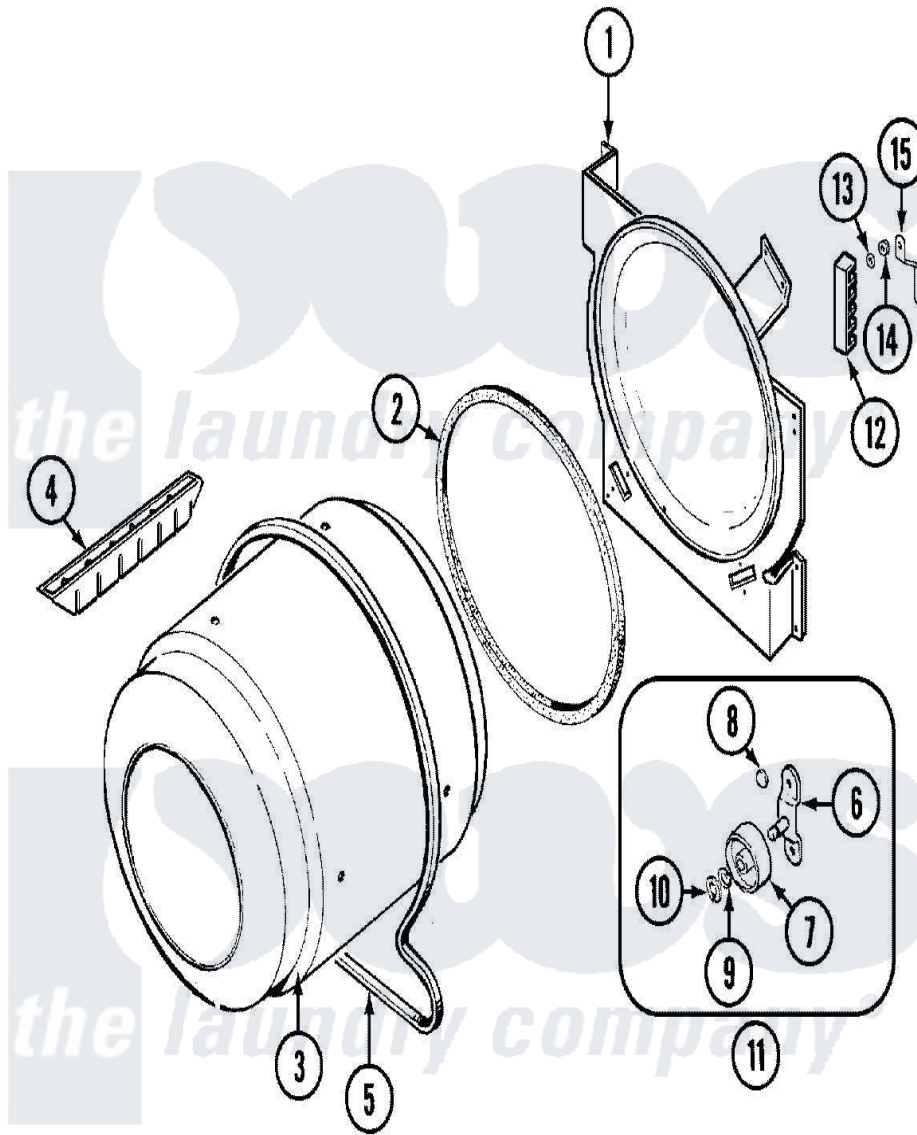

Maytag LDE1000AKE 06 - TUMBLER

Maytag [Residential Maytag LDE1000AKE Dryer Parts](#) Parts Diagram 06 - TUMBLER
 Click on the part number to view part

Item	Original Part Number	Replaced By	Status	Part Description
1	25-7733	681414		Screw, 10AB X 1/2
"	LA-1054			Dryer Bulkhead Kit
2	53-0281	31001747		Seal Assembly
3	53-1250			Cylinder
4	25-7759	3196164		Screw
"	Y02100002		Not Available	BAFFLE (WHT)
5	31531589	341241		Belt
6	25-7101	3351614		Screw, Gearcase Cover Mounting
"	53-0197			Support Assembly-Cylinder Rear
7	31001096			Roller
8	25-7813			Spacer
9	25-7814			Washer
10	25-7854			Ring, Retaining
11	LA-1008			Rr Roller Kit
12	53-1518			Block, Terminal

"	25-7952	3400074	Screw
13	25-3122		Washer, Flat
14	25-7808	21001837	Nut, Lock W/Nylon Insert
"	25-0027	112432	Nut
15	53-0965		Not Available STRAP, GROUND