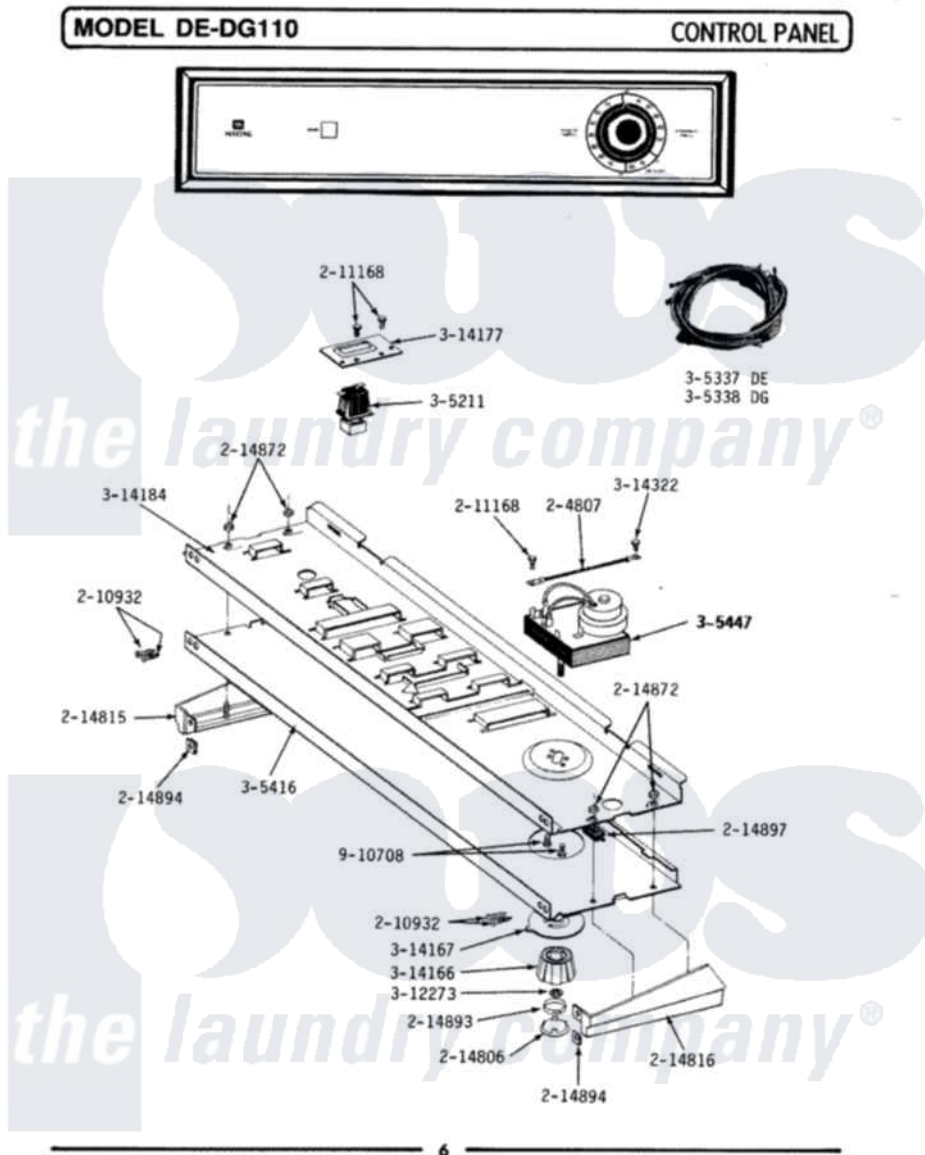

# Maytag LDE110 01 - CONTROL PANEL

Maytag [Residential Maytag LDE110 Dryer Parts](#) Parts Diagram 01 - CONTROL PANEL  
 Click on the part number to view part

Item	Original Part Number	Replaced By	Status	Part Description
1	<a href="#">204807</a>			Ground Wire, Supp. Plte To Top Cover
2	<a href="#">210932</a>			Screw, No.8 X 9/16 Ctsk Note: Screw, Inlet Duct
3	211168	<a href="#">W10139210</a>		Screw, 8-18 X 5/16
4	214806		Not Available	CAP FOR TIMER KNOB
5	<a href="#">214815</a>			End Cap F/Control Panel-LH
6	<a href="#">214816</a>			End Cap F/Control Panel-RH
7	<a href="#">214872</a>			Palnut, End Cap Note: Nut, Lamp Holder
8	214893		Not Available	DETENT RING F/TIMER KNOB CA
9	<a href="#">214894</a>			Fastener, End Cap
10	<a href="#">214897</a>			Pad, Control Panel
11	<a href="#">305211</a>			Push To Start Switch
12	305447		Not Available	TIMER
13	<a href="#">305337</a>			Main Wire Harness
14	<a href="#">305338</a>			Main Wire Harness

15	305416	Not Available	CONTROL PANEL
16	<a href="#">312273</a>		Nut, Control Knob
17	<a href="#">Y314166</a>		Knob For Timer
18	314167	Not Available	TIMER DIAL INDICATOR
19	314177	Not Available	BRACKET FOR START SWITCH
20	<a href="#">314184</a>		Back Up Plate
21	Y314322	<a href="#">211251</a>	Screw, Transformer
22	910708	<a href="#">488234</a>	Screw 8-32 X 1/4