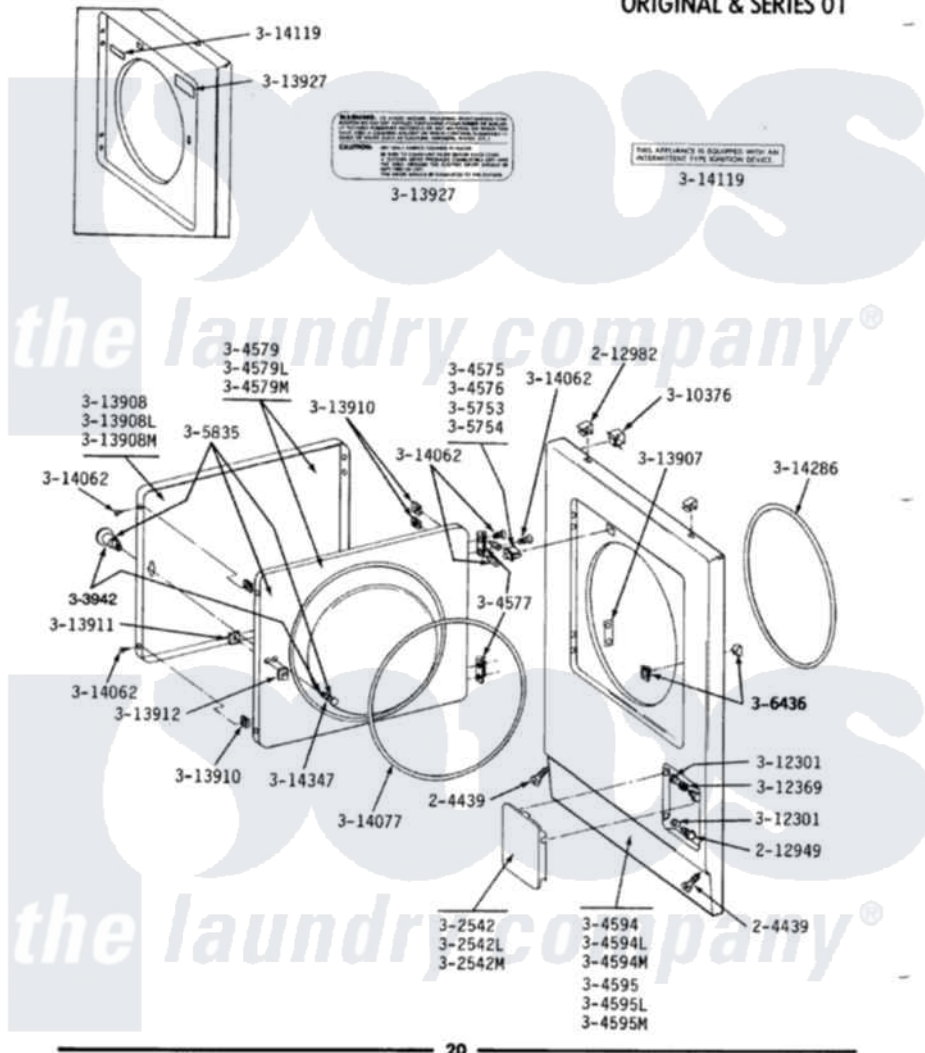

Maytag LDE110 02 - FRONT PANEL & DOOR ASSEMBLY

MODELS DE-DG110-210-410-510-610-710-810

**FRONT PANEL & DOOR ASSEMBLY
ORIGINAL & SERIES 01**

Maytag Residential Maytag LDE110 Dryer Parts Parts Diagram 02 - FRONT PANEL & DOOR ASSEMBLY
Click on the part number to view part

Item	Original Part Number	Replaced By	Status	Part Description
1	204439			Screw And Fstner Assembly
2	212949	22001866		Screw, Relay
3	212982	22001650		Fastener, Spring
4	302542		Not Available	PART NOT USED. (DG ONLY)
5	302542L		Not Available	PART NOT USED. (DG ONLY)
6	302542M		Not Available	ACCESS DOOR-HARVEST WHEAT
7	Y304575	W10169313		Switch-Dor
8	Y304576	W10169313		Switch-Dor
9	Y304577	33001230		Hinge, Door
10	306436			Door Latch Kit--W
12	304579L		Not Available	DOOR-ALMOND
14	304594			Front Panel-White
15	304594L		Not Available	FRONT PANEL-ALMOND
16	304594M	3369903		Dishrack
18	304595L		Not Available	FRONT PANEL-ALMOND
20	Y305753	W10169313		Switch-Dor

21	Y305754	W10169313	Switch-Dor
22	305835	Not Available	INNER DOOR WITH KNOB & SCRE
23	303942	Not Available	KNOB AND SCREW
24	Y310376		Clip, Door Switch Harness
25	312301	Not Available	BUSHING FOR ACCESS STUD
26	312369		Sleeve, Access Panel Stud Part Not Used
27	Y313907		Fastener, Twin
29	313908L	Not Available	DOOR PANEL-ALMOND
31	Y313910		Clip, Door Liner To Outer Panel
32	Y313911		Door Strike Retainer
33	Y313912	306436	Door Latch Kit-W
34	Y313927		INSTRUCTION LABEL
35	Y314062		Screw, Door Hinge And Panel
36	314077		Door Seal
37	314119	Not Available	GAS IGNITION LABEL
38	314286		Seal For Front Panel
39	314347	400021-1	Screw