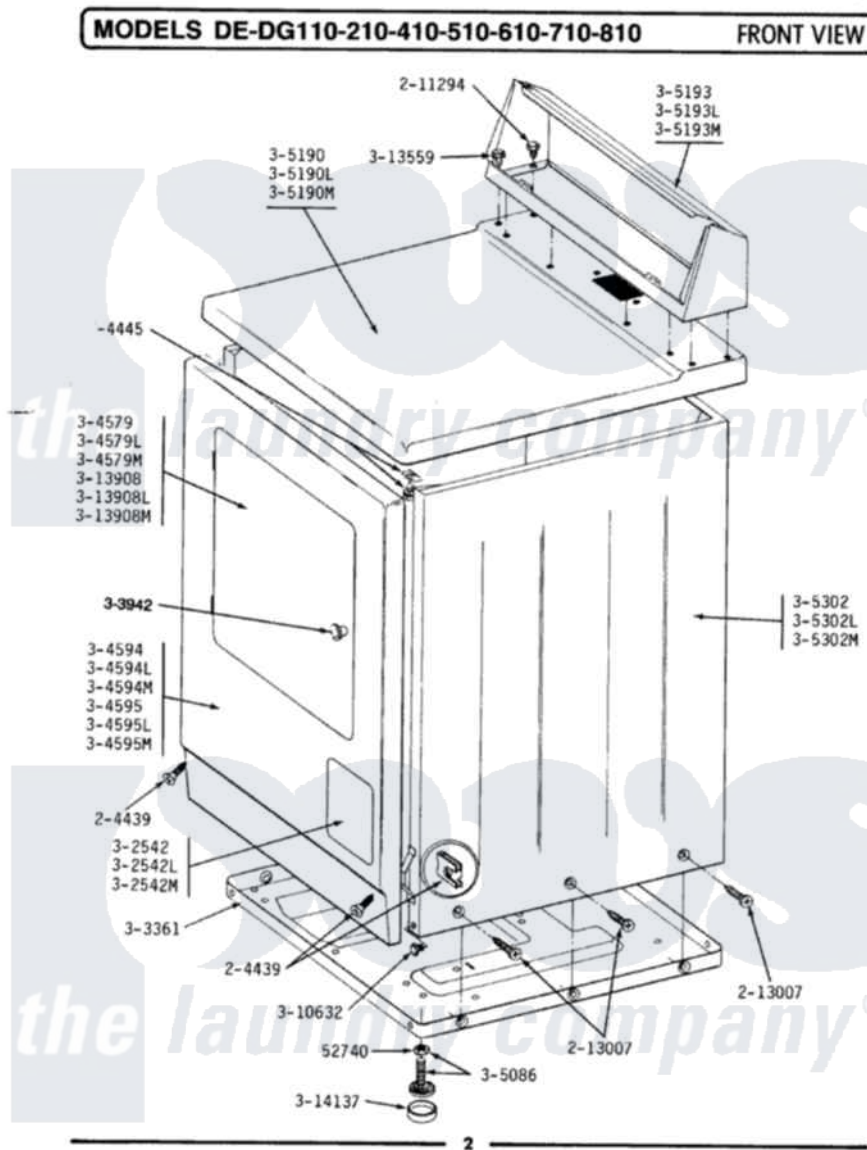

Maytag LDE110 03 - FRONT VIEW

Maytag [Residential Maytag LDE110 Dryer Parts](#) Parts Diagram 03 - FRONT VIEW
 Click on the part number to view part

Item	Original Part Number	Replaced By	Status	Part Description
1	Y052740	62739		Nut, Lock
2	204439			Screw And Fstner Assembly
3	204445			Screw And Fastener Assembly
4	211294	90767		Screw, 8A X 3/8 HeX Washer Head Tapping
5	213007			Xfor Cabinet See Cabinet, Back
6	302542		Not Available	PART NOT USED. (DG ONLY)
7	302542L		Not Available	PART NOT USED. (DG ONLY)
8	302542M		Not Available	ACCESS DOOR-HARVEST WHEAT
9	Y303361		Not Available	BASE ASSY. (UPPER & LOWER)
11	304579L		Not Available	DOOR-ALMOND
13	304594			Front Panel-White
14	304594L		Not Available	FRONT PANEL-ALMOND
15	304594M	3369903		Dishrack
17	304595L		Not Available	FRONT PANEL-ALMOND

19	Y305086		Adjustable Leg And Nut
21	305190L	307104L	Top Cover Assembly
24	305193L		Console
27	305302L	Not Available	CABINET-ALMOND
29	303942	Not Available	KNOB AND SCREW
30	Y310632	1163839	Screw
31	Y313559		Screw
33	313908L	Not Available	DOOR PANEL-ALMOND
35	Y314137		Foot, Rubber