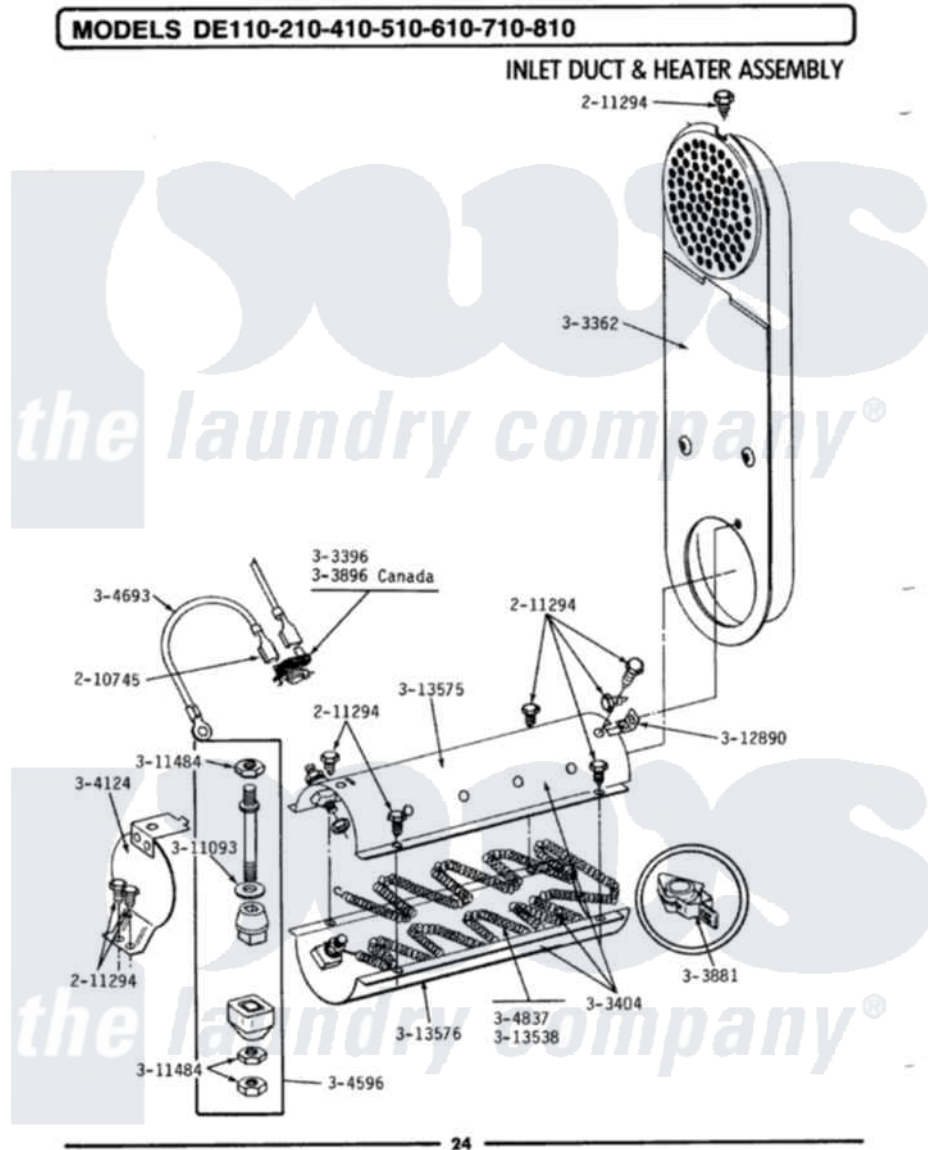

Maytag LDE110 04 - INLET DUCT & HEATER ASSEMBLY

Maytag Residential Maytag LDE110 Dryer Parts Parts Diagram 04 - INLET DUCT & HEATER ASSEMBLY
 Click on the part number to view part

Item	Original Part Number	Replaced By	Status	Part Description
1	210745			Wire Terminal
2	211294	90767		Screw, 8A X 3/8 HeX Washer Head Tapping
3	Y303362			Inlet Duct Assembly - DE
4	303396			Thermostat, Hi-Limit
5	Y303404			Heater Assembly Complete
6	Y303881			Clip And Insulator Assembly
7	303896			Hi-Limit Thermostat-Canada
8	304124		Not Available	HEATER SHIELD
9	Y304596			Terminal Insulator Assembly
10	Y304693			Jumper Wire
11	Y304837	W10116793		Element
12	311093			Washer, Terminal Connection
13	311484	112432		Nut
14	Y312890			Retainer, Heater Chamber
15	Y313576			Heater Chamber, Bottom
"	Y313538			Heater Element 240 Volt