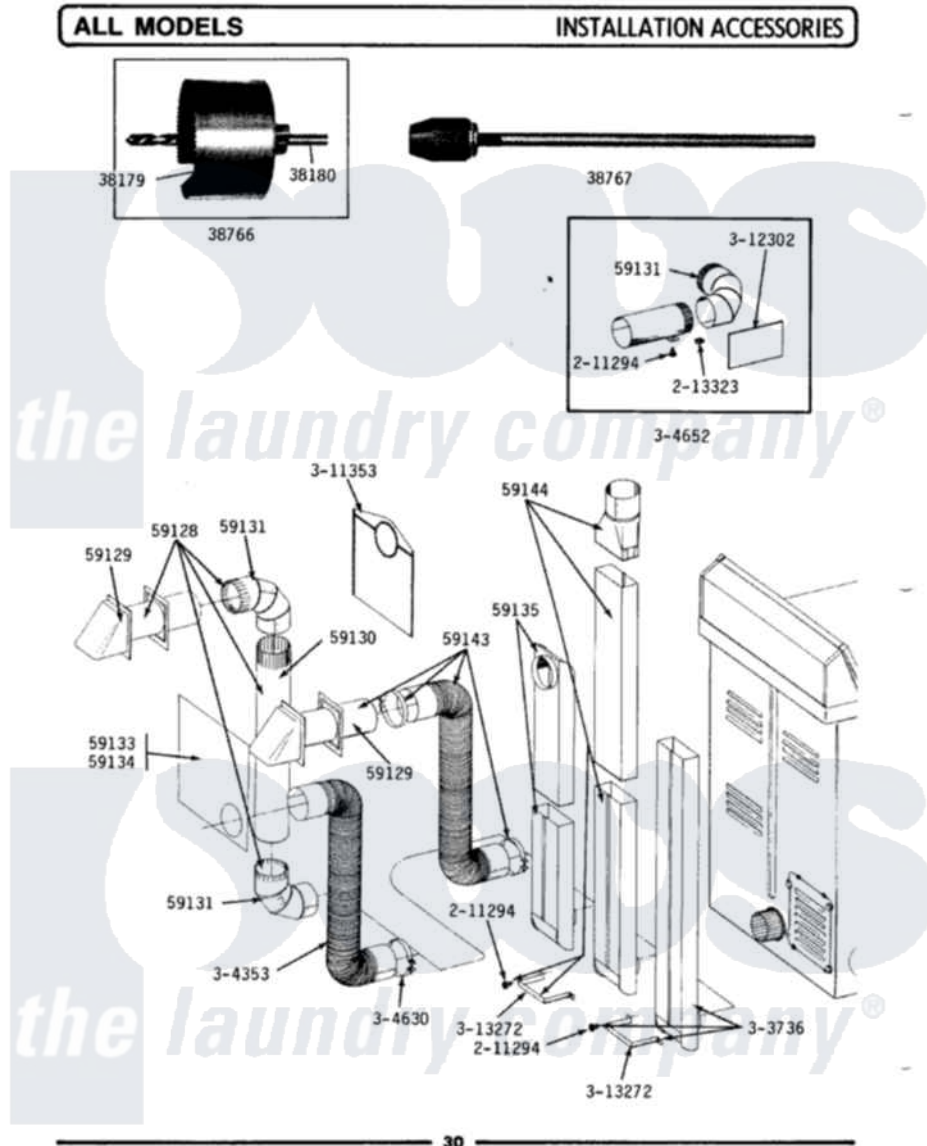

Maytag LDE110 05 - INSTALLATION ACCESSORIES

Maytag [Residential Maytag LDE110 Dryer Parts](#) Parts Diagram 05 - INSTALLATION ACCESSORIES
 Click on the part number to view part

Item	Original Part Number	Replaced By	Status	Part Description
1	038179		Not Available	BLADE, SAW
2	038180		Not Available	REPLACEMENT DRILL
3	038766		Not Available	HOLE SAW W/DRILL BIT
4	038767			Extension Chuck, Drill
5	Y059128			Standard 4" Vent Kit
6	Y059129	4396007RW		Vent Hood
7	Y059130			Pipe, Venting
8	Y059131			Elbow, Venting
9	059133		Not Available	ALUMINUM WINDOW 4X12X18
10	Y059134			PLATE, ALUM. WINDOW (15"X20")
11	Y059135			Vent Duct Assembly
12	Y059143			Flexible Vent Kit
13	059144		Not Available	RECTANGULAR VENT KIT
14	211294	90767		Screw, 8A X 3/8 Hex Washer Head Tapping

15	213323		Fastener, Exhaust Duct Kit
16	303736	Not Available	EXHAUST DEFLECTOR KIT
17	Y304353	4396010RP	6ft Scvent
18	Y304630		Clamp, Flexible Duct
19	Y304652		Exhaust Duct Kit
20	311353	Not Available	BAG, LINT (DACRON)
21	312302		Insulation, Exhaust Duct Kit
22	313272		Bracket, Exhaust Deflector