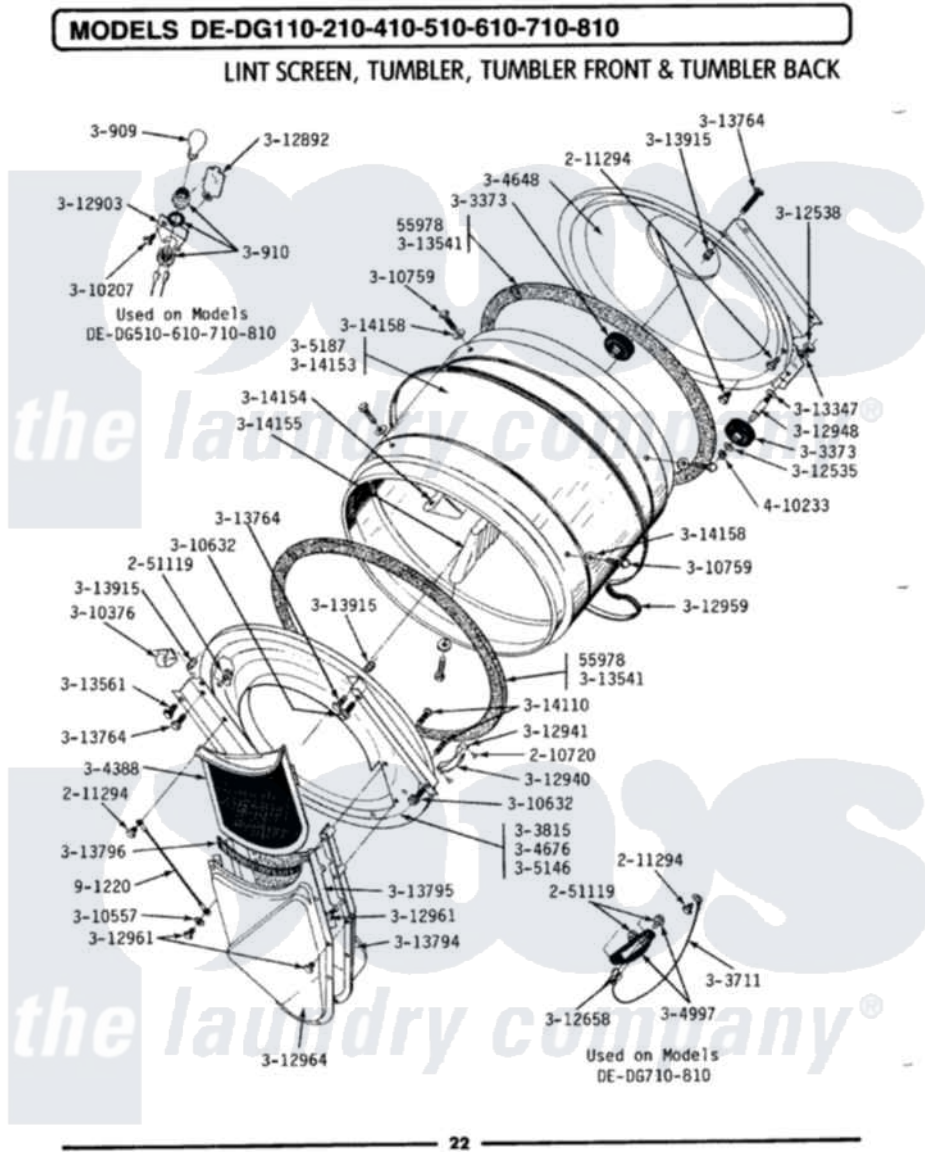

Maytag LDE110 06 - LINT SCREEN, TUMBLER (FRONT & BACK)

Maytag Residential Maytag LDE110 Dryer Parts Parts Diagram 06 - LINT SCREEN, TUMBLER (FRONT & BACK)
 Click on the part number to view part

Item	Original Part Number	Replaced By	Status	Part Description
1	Y055978			Rubber Adhesive, 2 Oz Tube
2	210720			Rivet, Bearing To Tumbler Frnt
3	211294	90767		Screw, 8A X 3/8 HeX Washer Head Tapping
4	Y251119	3177991		Screw
5	300909	8009		Bulb-Light
6	300910		Not Available	RECEPTACLE
7	Y303373	12001541		Drum Roller/Washer Assembly--W
8	Y303711			Sensor Ground Wire
9	Y303815	33001231		Front- Tumbler
10	Y304388	33001003		Screen, Lint
11	Y304648	33001106		Back, Tumbler
12	Y304676		Not Available	TUMBLER FRONT ASSEMBLY
13	304997			Sensor Assembly With Screws
14	Y305146	306708		Tumbler Front Assembly

15	305187		Not Available	TUMBLER W/BAFFLES
16	310207			Screw, No.6 X 1/4 Inch
17	Y310376			Clip, Door Switch Harness
18	310557			Washer
19	Y310632	1163839		Screw
20	Y310759			Screw, Tumbler Baffles
21	312535			Washer, Vault Mounting Brk.
22	312538	33001443		Nut, Hex
23	Y312658			Receptacle, Sensor Ground Wire
24	Y312892	33312892		Lens
25	312903		Not Available	LAMP BRACKET
26	312940	306508		Tumbler Bearing Kit ----W
27	312941	306508		Tumbler Bearing Kit ----W
28	Y312948	6-3129480		Shaft- Tumbler
29	Y312959			Poly "V" Belt For Tumbler
30	Y312961	W10116751		Screw
31	Y312964		Not Available	OUTLET DUCT - OUTER HALF
32	Y313347	312535		Washer, Vault Mounting Brk.
33	Y313541	33313541		Seal- Tumbler
34	Y313561			Screw----NA
35	313764		Not Available	SCREW
36	Y313794		Not Available	OUTLET GRID AND DUCT --- S
37	Y313795			Guide For Lint Screen
38	Y313796			Lint Seal
39	313915	31-3915		Tech Sheet
40	Y314110	33002917		Screw, No.10-16
41	Y314153		Not Available	TUMBLER No.
42	314154		Not Available	TUMBLER BAFFLE - SHORT
43	314155	33001004		Baffle, Tall
44	314158			Washer, Baffle To Tumbler
45	410233	9703438		Ring-Retrn
46	901220			Ground Wire