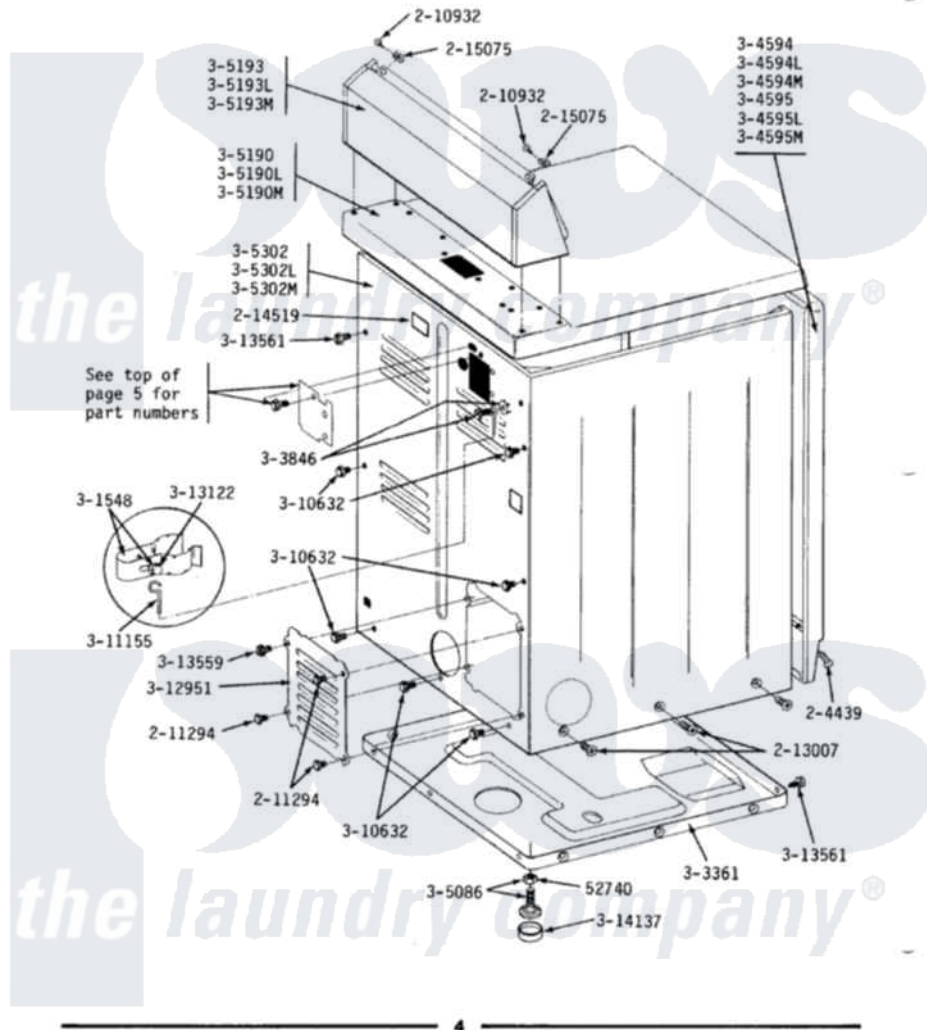

Maytag LDE110 08 - REAR VIEW

MODELS DE-DG110-210-410-510-610-710-810 REAR VIEW

Maytag Residential Maytag LDE110 Dryer Parts Parts Diagram 08 - REAR VIEW

Click on the part number to view part

Item	Original Part Number	Replaced By	Status	Part Description
1	Y052740	62739		Nut, Lock
2	Y201808			Converter
3	204439			Screw And Fstner Assembly
4	210932			Screw, No.8 X 9/16 Ctsk Note: Screw, Inlet Duct
5	211294	90767		Screw, 8A X 3/8 HeX Washer Head Tapping
6	211881			Grommet, Cord Part Not Used- Gas Models Only
7	213007			Xfor Cabinet See Cabinet, Back
8	214519			LABEL, ELECTRICAL INSTR. PART NOT USED-GAS MODELS ONLY
9	215075			Fastener, Control Panel To Console
10	301548			Clamp, Ground Wire
11	302521		Not Available	CORD, POWER PART NOT USED-GAS MODELS ONLY

12	Y303361		Not Available	BASE ASSY. (UPPER & LOWER)
13	303846	22003781		Screw, Ground Strap
14	304594			Front Panel-White
15	304594L		Not Available	FRONT PANEL-ALMOND
16	304594M	3369903		Dishrack
18	304595L		Not Available	FRONT PANEL-ALMOND
20	Y305086			Adjustable Leg And Nut
22	305190L	307104L		Top Cover Assembly
25	305193L			Console
28	305302L		Not Available	CABINET-ALMOND
30	Y310632	1163839		Screw
"	Y310632	1163839		Screw
31	311155			Ground Wire And Clamp
32	Y311270			Washer, Terminal Block
33	Y311423	489483		Screw 10-32 X 1/2
34	311484	112432		Nut
35	Y312184			Strap, Grounding
36	Y312209	W10001200		Screw
37	Y312904			Bracket, Terminal Block
38	Y312905		Not Available	COVER, TERMINAL
39	Y312951		Not Available	ACCESS COVER, BACK
40	313122			Screw - Baffle To Tumbler
41	Y313559			Screw
42	Y313561			Screw---NA
"	Y313561			Screw---NA
43	Y314137			Foot, Rubber
44	400008			Block, Terminal