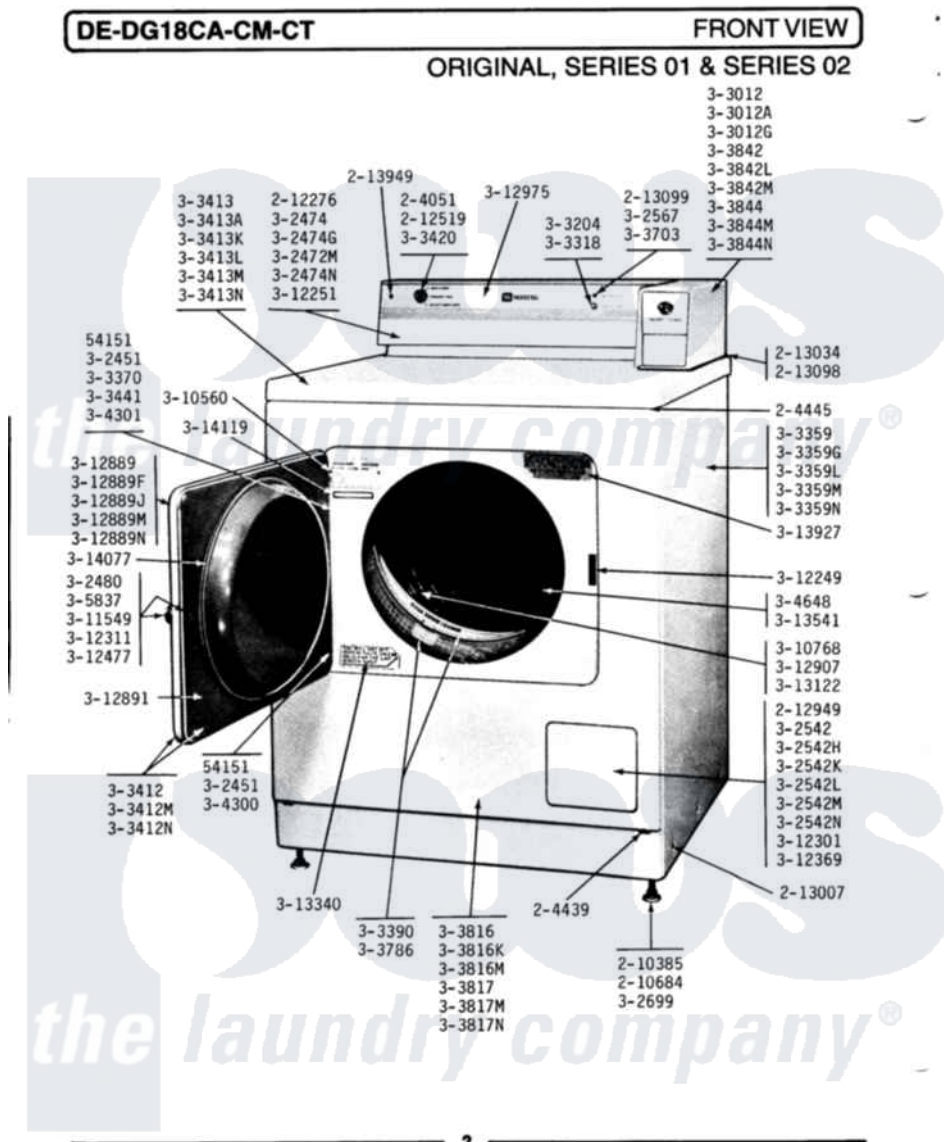

Maytag LDE18CA 01 - FRONT VIEW

Maytag [Residential Maytag LDE18CA Dryer Parts](#) Parts Diagram 01 - FRONT VIEW
 Click on the part number to view part

Item	Original Part Number	Replaced By	Status	Part Description
001	NLA		Not Available	SCREW, No.4-40 X 1/4
002	204051	22204051		Knob
003	204439			Screw And Fstner Assembly
004	204445			Screw And Fastener Assembly
005	210385			Lock Nut For Adjustable Leg
006	210684			Foot, Adjustable Leg
007	212276	W10116760		Screw
008	212519	488234		Screw 8-32 X 1/4
009	212949	22001866		Screw, Relay
010	213007			Xfor Cabinet See Cabinet, Back
011	NLA		Not Available	GASKET UNDER CONTROL CENTER
012	213099			Lens For Control Panel
013	213949			Screw, No.8-18 X 5/16 Inch
014	NLA		Not Available	HINGE ASSEMBLY----N
015	NLA		Not Available	CONTROL COVER-WHITE