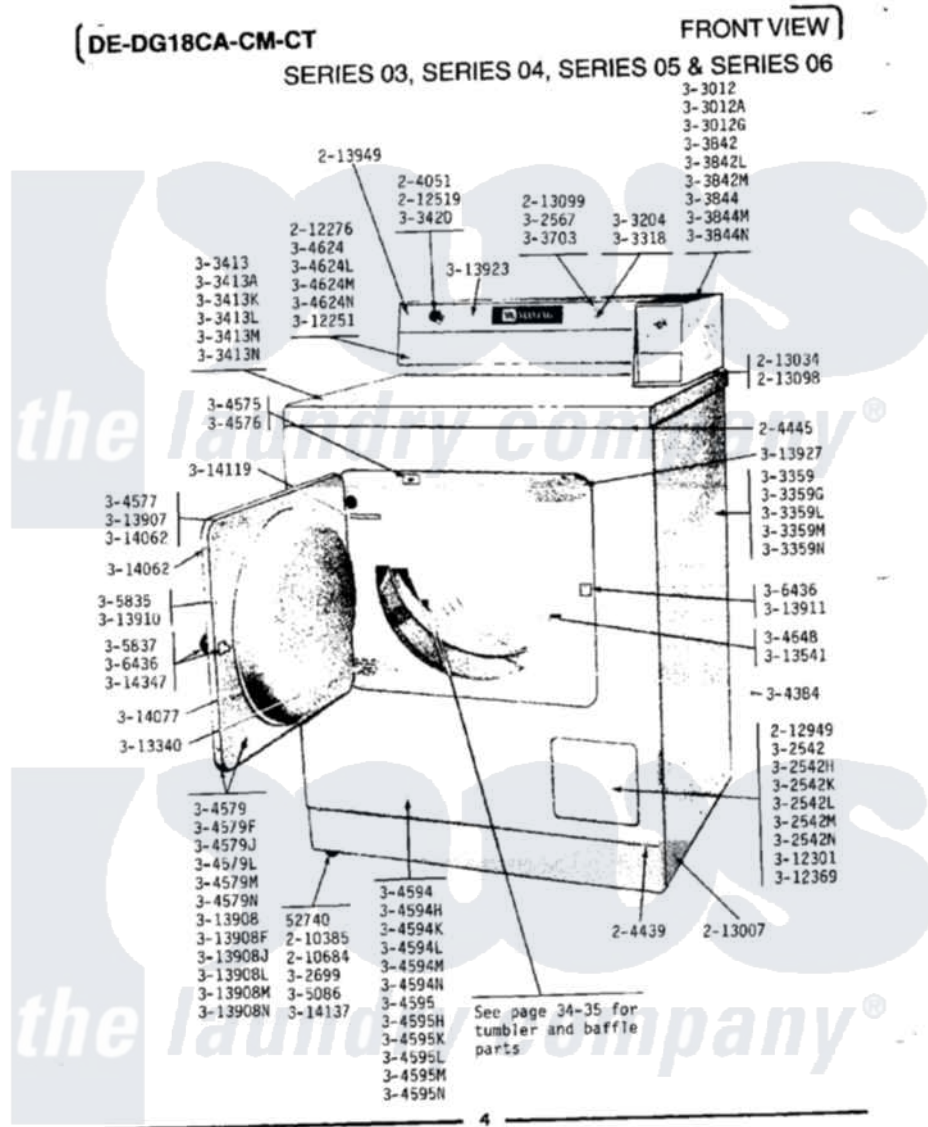

Maytag LDE18CA 02 - FRONT VIEW (SERIES 03)

Maytag [Residential Maytag LDE18CA Dryer Parts](#) Parts Diagram 02 - FRONT VIEW (SERIES 03)
 Click on the part number to view part

Item	Original Part Number	Replaced By	Status	Part Description
001	Y052740	62739		Nut, Lock
002	204051	22204051		Knob
003	204439			Screw And Fstner Assembly
004	204445			Screw And Fastener Assembly
005	210385			Lock Nut For Adjustable Leg
006	210684			Foot, Adjustable Leg
007	212276	W10116760		Screw
008	212519	488234		Screw 8-32 X 1/4
009	212949	22001866		Screw, Relay
010	213007			Xfor Cabinet See Cabinet, Back
011	NLA		Not Available	GASKET UNDER CONTROL CENTER
012	213099			Lens For Control Panel
013	213949			Screw, No.8-18 X 5/16 Inch
014	Y302699	22003428		Leg, Adjustable
015	NLA		Not Available	CONTROL CENTER-WHITE