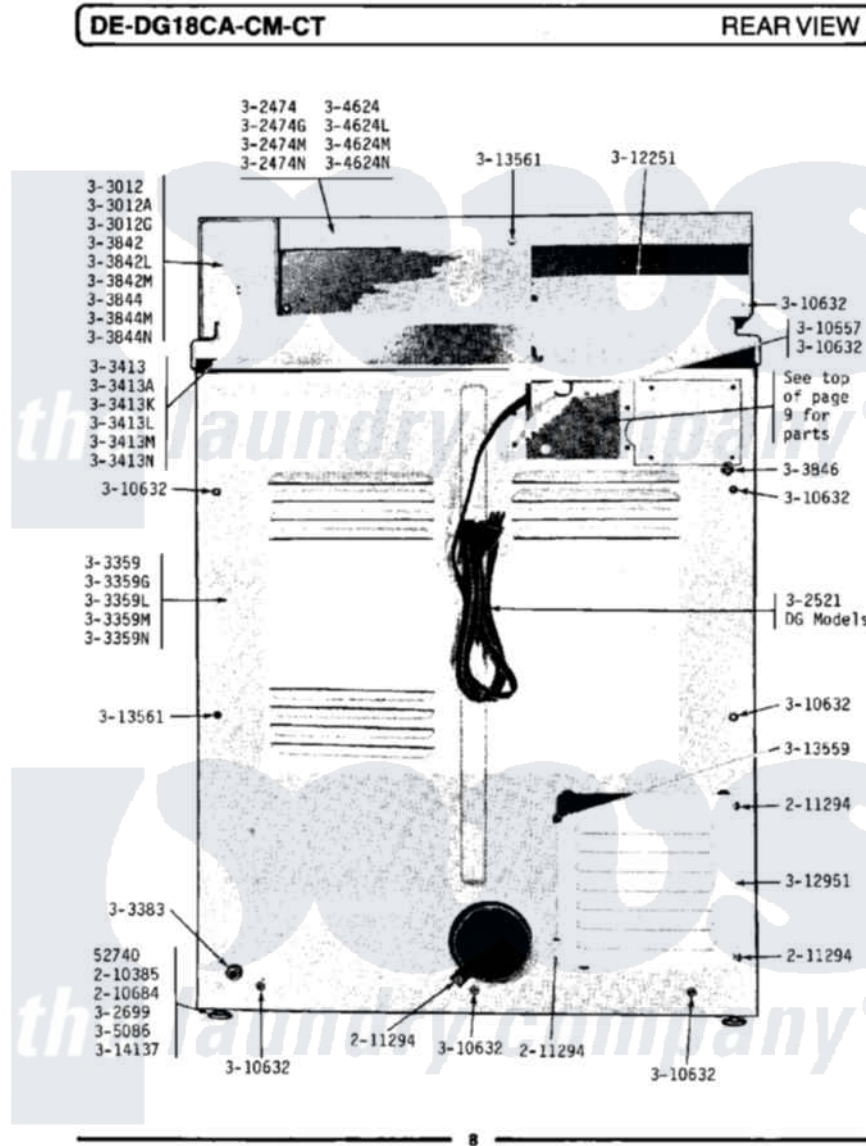

# Maytag LDE18CA 03 - REAR VIEW

Maytag [Residential Maytag LDE18CA Dryer Parts](#) Parts Diagram 03 - REAR VIEW  
 Click on the part number to view part

Item	Original Part Number	Replaced By	Status	Part Description
001	Y052740	<a href="#">62739</a>		Nut, Lock
002	<a href="#">210385</a>			Lock Nut For Adjustable Leg
003	<a href="#">210684</a>			Foot, Adjustable Leg
004	211294	<a href="#">90767</a>		Screw, 8A X 3/8 HeX Washer Head Tapping
005	<a href="#">211881</a>			Grommet, Cord Part Not Used-Gas Models Only
006	NLA		Not Available	CONTROL COVER-WHITE
007	NLA		Not Available	CONTROL COVER-HARVEST WHEAT
008	302521		Not Available	CORD, POWER PART NOT USED-GAS MODELS ONLY
009	Y302699	<a href="#">22003428</a>		Leg, Adjustable
010	NLA		Not Available	CONTROL CENTER-WHITE
011	NLA		Not Available	CABINET-WHITE
012	NLA		Not Available	CABINET-ALMOND
013	NLA		Not Available	CABINET-HARVEST WHEAT
014	Y303361		Not Available	BASE ASSY. (UPPER &

014	Y303301	Not Available	LOWER)
015	NLA	Not Available	TOP COVER-WHITE
016	NLA	Not Available	TOP COVER-ALMOND
017	NLA	Not Available	TOP COVER-HARVEST WHEAT
018	Y303442		EXHAUST DUCT ASSEMBLY
019	NLA	Not Available	SCREW & WASHER ASSY.
020	NLA	Not Available	CONTROL COVER-WHITE
021	NLA	Not Available	CONTROL COVER-ALMOND
022	NLA	Not Available	CONTROL COVER-HARVEST WHEAT
023	<a href="#">Y305086</a>		Adjustable Leg And Nut
024	<a href="#">310557</a>		Washer
025	Y310632	<a href="#">1163839</a>	Screw
026	NLA	Not Available	BACK FOR CONTROL PANEL
027	<a href="#">Y313559</a>		Screw
028	<a href="#">Y313561</a>		Screw---NA
029	<a href="#">Y314137</a>		Foot, Rubber