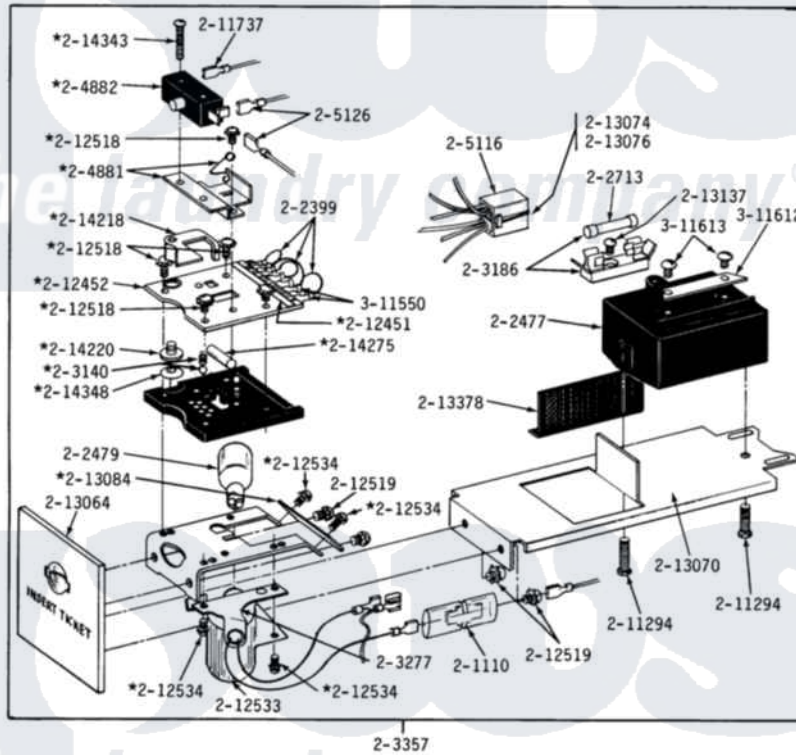

DE-DG18CT CT CONTROL CENTER COMPONENTS

Maytag [Residential Maytag LDE18CA Dryer Parts](#) Parts Diagram 06 - CA CONTROL CENTER
 Click on the part number to view part

Item	Original Part Number	Replaced By	Status	Part Description
001	Y052740	62739		Nut, Lock
002	NLA		Not Available	MTG. STRAP----NA
003	NLA		Not Available	OUTER CASE-WHITE
004	NLA		Not Available	OUTER CASE-HARVEST WHEAT
005	NLA		Not Available	BUTTON MARKER
006	211251			Screw, Transformer
007	211294	90767		Screw, 8A X 3/8 HeX Washer Head Tapping
008	212276	W10116760		Screw
009	212277			Screw, No.8 X 1/2 Inch
010	NLA		Not Available	ACCESS DOOR FOR TIMER
011	NLA		Not Available	GASKET UNDER CONTROL CENTER
012	NLA		Not Available	KNOB AND DIAL
013	NLA		Not Available	CONTROL CENTER-WHITE
014	Y303222			TIMER RPR