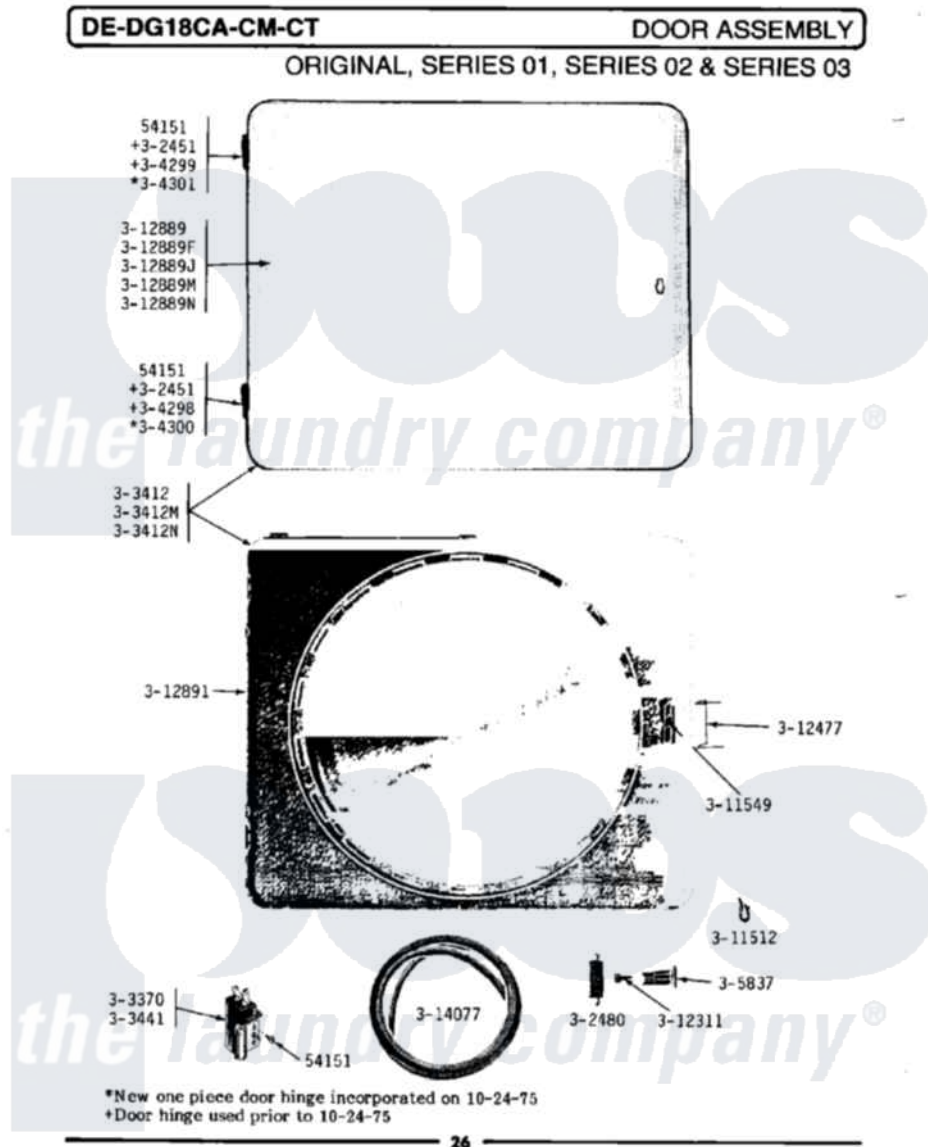

# Maytag LDE18CA 07 - D0OR ASSEMBLY

Maytag Residential Maytag LDE18CA Dryer Parts Parts Diagram 07 - D0OR ASSEMBLY  
 Click on the part number to view part

Item	Original Part Number	Replaced By	Status	Part Description
001	NLA		Not Available	SCREW, No.4-40 X 1/4
002	NLA		Not Available	HINGE ASSEMBLY---N
003	NLA		Not Available	LATCH
004	<a href="#">Y303370</a>			Door Switch
005	NLA		Not Available	DOOR COMPLETE-WHITE
006	NLA		Not Available	DOOR COMPLETE-HARVEST WHEAT
007	Y303441		Not Available	DOOR SWITCH
008	<a href="#">Y304298</a>			Hinge - Lower
009	NLA		Not Available	HINGE - UPPER
010	NLA		Not Available	HINGE - LOWER
011	NLA		Not Available	PANEL COVER
012	NLA		Not Available	KNOB AND SCREW
013	NLA		Not Available	FASTENER
014	NLA		Not Available	WIRE CLIP
015	NLA		Not Available	SCREW---NA
				MAGNETIC LATCH

016	NLA	Not Available	MAGNETIC LATCH RETAINER
017	NLA	Not Available	DOOR PANEL-WHITE
018	NLA	Not Available	DOOR PANEL-HARVEST WHEAT
019	Y312891	Not Available	DOOR LINER - INNER HALF
020	<a href="#">314077</a>		Door Seal