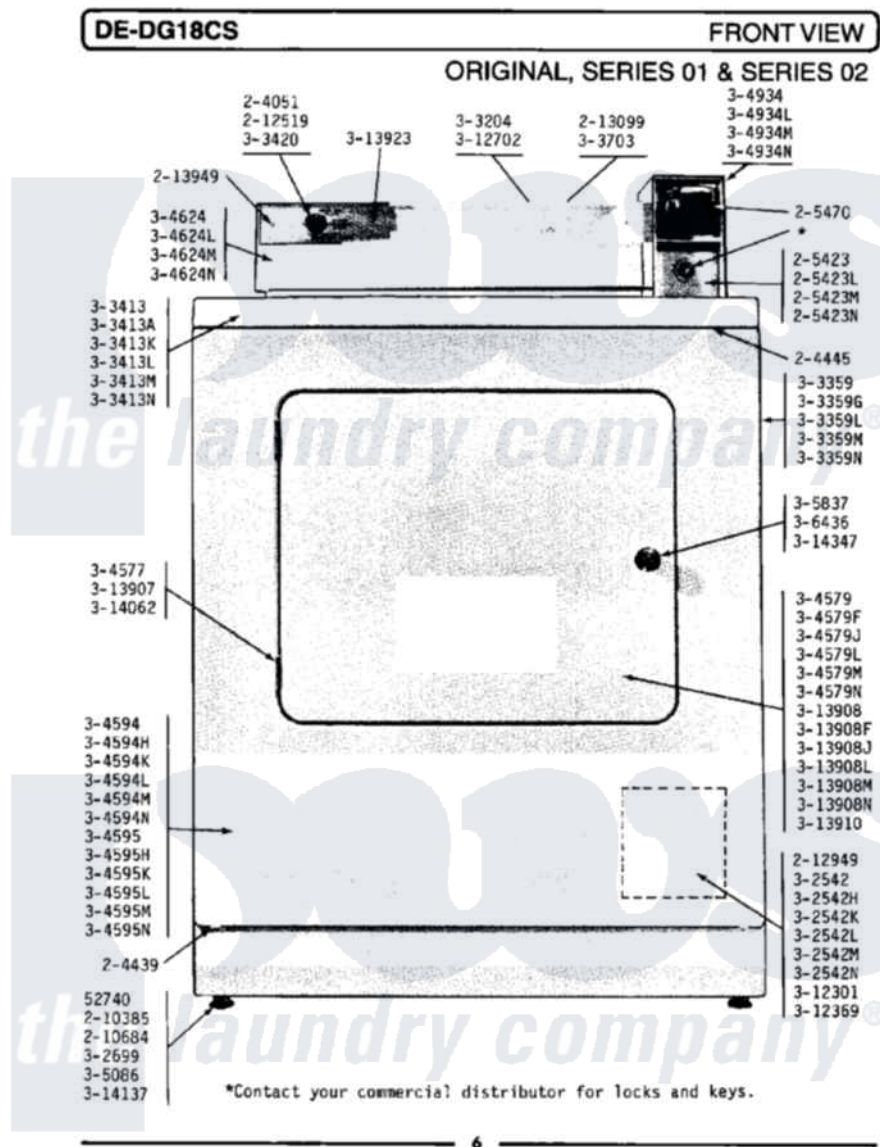

Maytag LDE18CA 08 - FRONT PANEL-REAR VIEW

Maytag Residential Maytag LDE18CA Dryer Parts Parts Diagram 08 - FRONT PANEL-REAR VIEW
 Click on the part number to view part

Item	Original Part Number	Replaced By	Status	Part Description
001	NLA		Not Available	SCREW, No.4-40 X 1/4
002	Y055978			Rubber Adhesive, 2 Oz Tube
003	204439			Screw And Fstner Assembly
004	212982	22001650		Fastener, Spring
005	NLA		Not Available	HINGE ASSEMBLY----N
006	NLA		Not Available	DOOR COMPLETE-WHITE
007	NLA		Not Available	DOOR COMPLETE-HARVEST WHEAT
008	NLA		Not Available	FRONT PANEL-WHITE
009	NLA		Not Available	FRONT PANEL-HARVEST WHEAT
010	Y304298			Hinge - Lower
011	NLA		Not Available	HINGE - UPPER
012	NLA		Not Available	HINGE - LOWER
013	NLA		Not Available	HINGE - UPPER
014	310560	74004005		Screw, 6-32 X 5/16"
015	NLA		Not Available	STRIKE PLATE

016	NLA	Not Available	DOOR PANEL-WHITE
017	NLA	Not Available	DOOR PANEL-HARVEST WHEAT
018	Y312891	Not Available	DOOR LINER - INNER HALF
019	Y313340		LABEL, LINT SCREEN INSTRUCTION
020	Y313927		INSTRUCTION LABEL
021	314077		Door Seal
022	NLA	Not Available	GAS IGNITION LABEL
023	314286		Seal For Front Panel