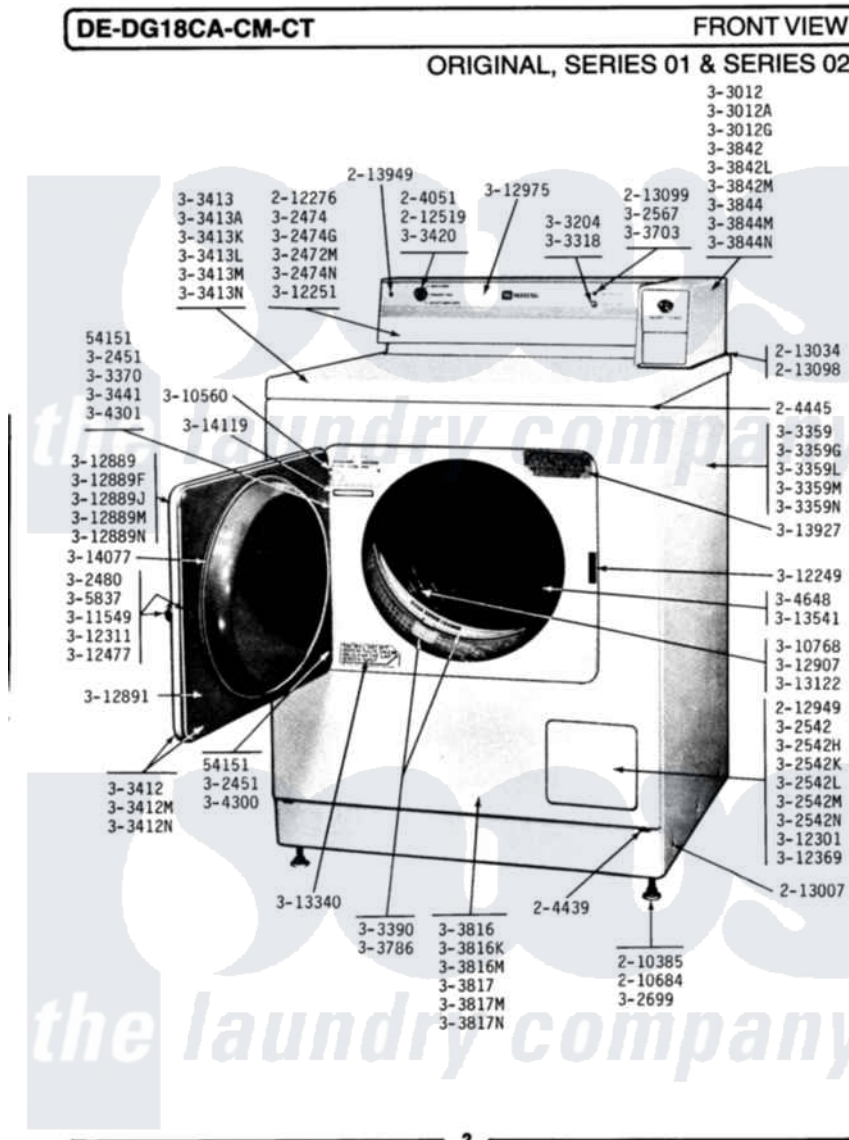

Maytag LDE18CM 01 - FRONT VIEW

Maytag Residential Maytag LDE18CM Dryer Parts Parts Diagram 01 - FRONT VIEW
 Click on the part number to view part

Item	Original Part Number	Replaced By	Status	Part Description
001	NLA		Not Available	SCREW, No.4-40 X 1/4
002	204051	22204051		Knob
003	204439			Screw And Fstner Assembly
004	204445			Screw And Fastener Assembly
005	210385			Lock Nut For Adjustable Leg
006	210684			Foot, Adjustable Leg
007	212276	W10116760		Screw
008	212519	488234		Screw 8-32 X 1/4
009	212949	22001866		Screw, Relay
010	213007			Xfor Cabinet See Cabinet, Back
011	NLA		Not Available	GASKET UNDER CONTROL CENTER
012	213099			Lens For Control Panel
013	213949			Screw, No.8-18 X 5/16 Inch
014	NLA		Not Available	HINGE ASSEMBLY----N
015	NLA		Not Available	CONTROL COVER-WHITE