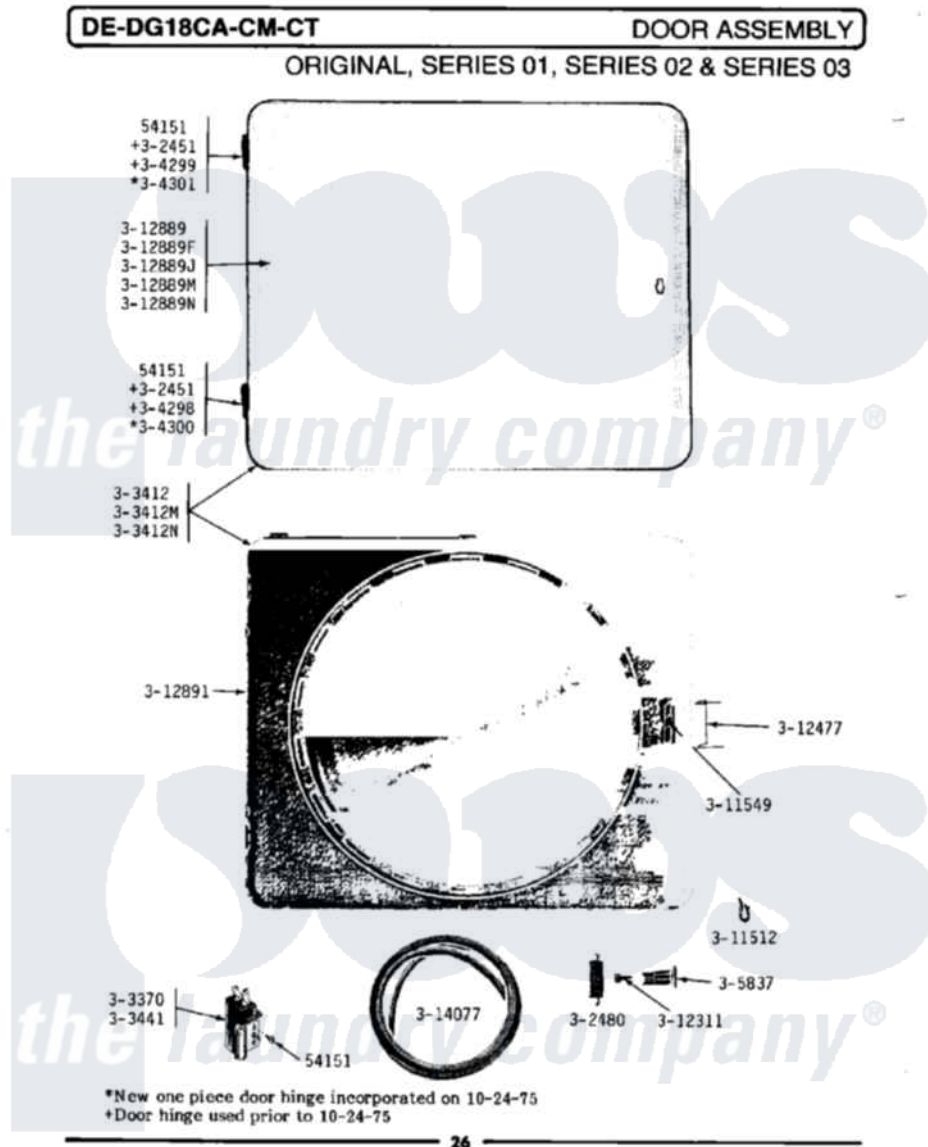

Maytag LDE18CM 08 - DOOR ASSEMBLY

Maytag Residential Maytag LDE18CM Dryer Parts Parts Diagram 08 - DOOR ASSEMBLY
Click on the part number to view part

Item	Original Part Number	Replaced By	Status	Part Description
001	NLA		Not Available	SCREW, No.4-40 X 1/4
002	NLA		Not Available	HINGE ASSEMBLY---N
003	NLA		Not Available	LATCH
004	NLA		Not Available	DOOR COMPLETE-WHITE
005	NLA		Not Available	DOOR COMPLETE-HARVEST WHEAT
006	Y303441		Not Available	DOOR SWITCH
007	Y304298			Hinge - Lower
008	NLA		Not Available	HINGE - UPPER
009	NLA		Not Available	HINGE - LOWER
010	NLA		Not Available	HINGE - UPPER
011	NLA		Not Available	KNOB AND SCREW
012	NLA		Not Available	FASTENER
013	NLA		Not Available	WIRE CLIP
014	NLA		Not Available	SCREW---NA
015	NLA		Not Available	MAGNETIC LATCH RETAINER

016	NLA	Not Available	DOOR PANEL-WHITE
017	NLA	Not Available	DOOR PANEL-HARVEST WHEAT
018	Y312891	Not Available	DOOR LINER - INNER HALF
019	314077		Door Seal