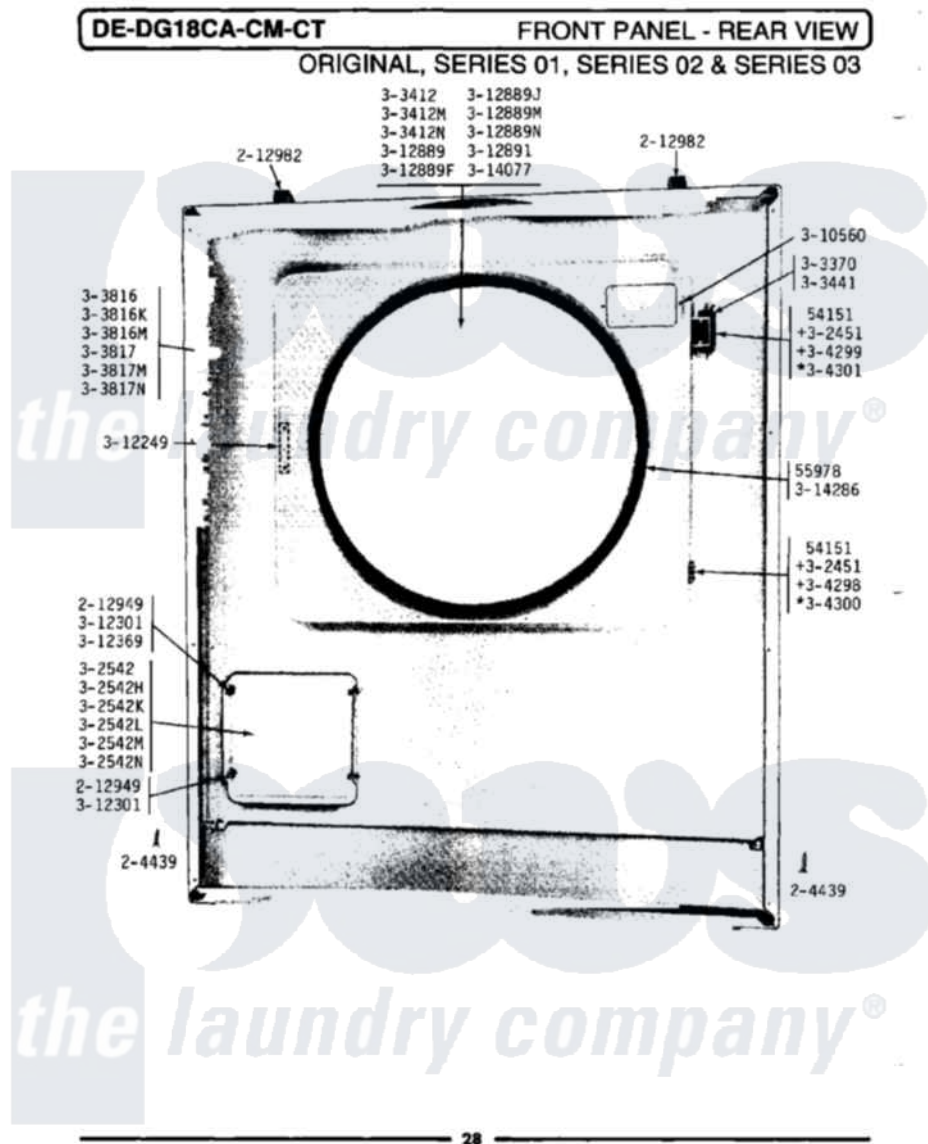

# Maytag LDE18CM 09 - FRONT PANEL-REAR VIEW

Maytag Residential Maytag LDE18CM Dryer Parts Parts Diagram 09 - FRONT PANEL-REAR VIEW  
 Click on the part number to view part

Item	Original Part Number	Replaced By	Status	Part Description
001	NLA		Not Available	SCREW, No.4-40 X 1/4
002	<a href="#">Y055978</a>			Rubber Adhesive, 2 Oz Tube
003	<a href="#">204439</a>			Screw And Fstner Assembly
004	212982	<a href="#">22001650</a>		Fastener, Spring
005	NLA		Not Available	HINGE ASSEMBLY----N
006	NLA		Not Available	DOOR COMPLETE-WHITE
007	NLA		Not Available	DOOR COMPLETE-HARVEST WHEAT
008	Y303441		Not Available	DOOR SWITCH
009	NLA		Not Available	FRONT PANEL-WHITE
010	NLA		Not Available	FRONT PANEL-HARVEST WHEAT
011	<a href="#">Y304298</a>			Hinge - Lower
012	NLA		Not Available	HINGE - UPPER
013	NLA		Not Available	HINGE - LOWER
014	NLA		Not Available	HINGE - UPPER
015	310560	<a href="#">74004005</a>		Screw, 6-32 X 5/16"

016	NLA	Not Available	STRIKE PLATE
017	NLA	Not Available	DOOR PANEL-WHITE
018	NLA	Not Available	DOOR PANEL-HARVEST WHEAT
019	Y312891	Not Available	DOOR LINER - INNER HALF
020	Y313340		LABEL, LINT SCREEN INSTRUCTION
021	Y313927		INSTRUCTION LABEL
022	<a href="#">314077</a>		Door Seal
023	NLA	Not Available	GAS IGNITION LABEL
024	<a href="#">314286</a>		Seal For Front Panel