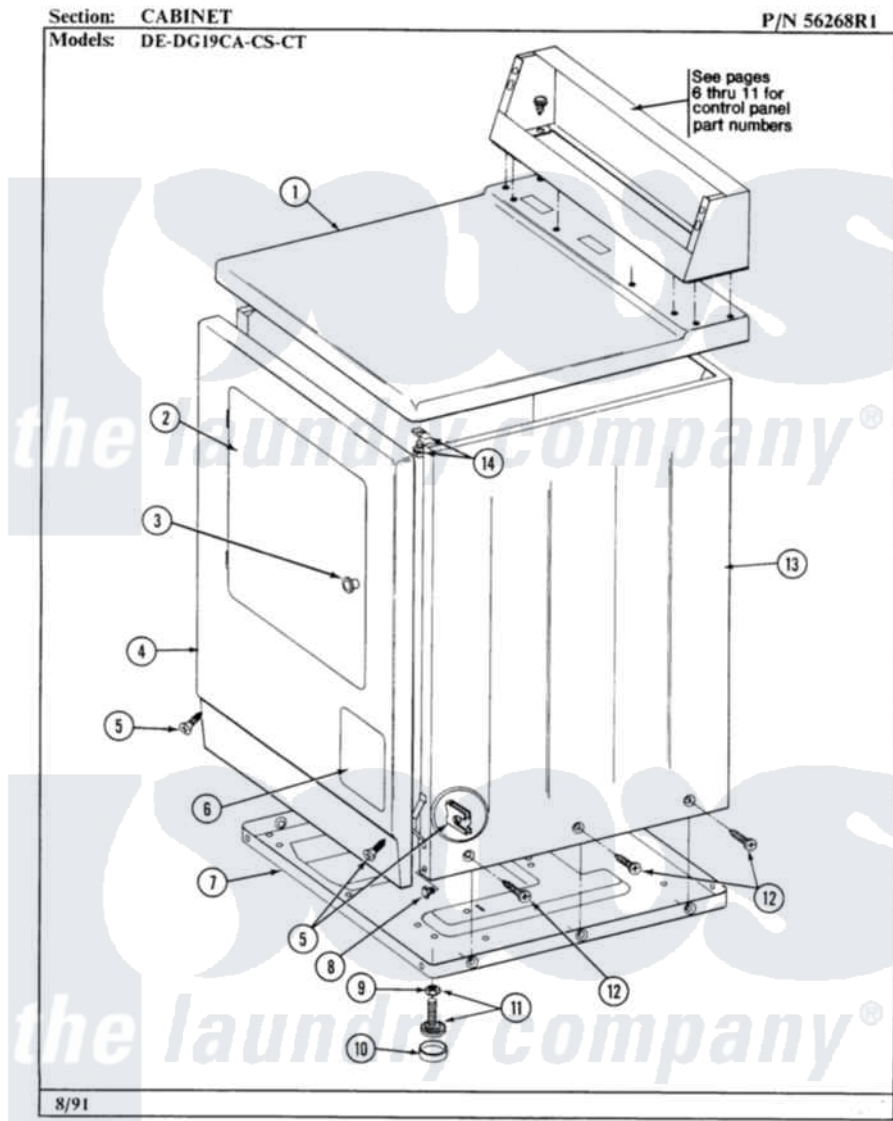

Maytag LDE19CA 01 - CABINET-FRONT

Maytag [Residential Maytag LDE19CA Dryer Parts](#) Parts Diagram 01 - CABINET-FRONT
Click on the part number to view part

| Item | Original Part Number | Replaced By | Status | Part Description |
|------|-------------------------|-------------------------|---------------|--------------------------------|
| 001 | NLA | | Not Available | (ALM) |
| " | Y305190 | 307104 | | Top Cover Assembly |
| 002 | Y313908 | | | DOOR PANEL-WHITE |
| " | NLA | | Not Available | (ALM) |
| " | Y304579 | | | DOOR (WHT) |
| 003 | NLA | | Not Available | KNOB & SCREW |
| 004 | NLA | | Not Available | FRONT PANEL (WHT) |
| 005 | 204439 | | | Screw And Fstner Assembly |
| 006 | NLA | | Not Available | PART NOT USED |
| 007 | Y303361 | | Not Available | BASE ASSY. (UPPER & LOWER) |
| 008 | Y310632 | 1163839 | | Screw |
| 009 | Y052740 | 62739 | | Nut, Lock |
| 010 | Y314137 | | | Foot, Rubber |
| 011 | Y305086 | | | Adjustable Leg And Nut |
| 012 | 213007 | | | Xfor Cabinet See Cabinet, Back |