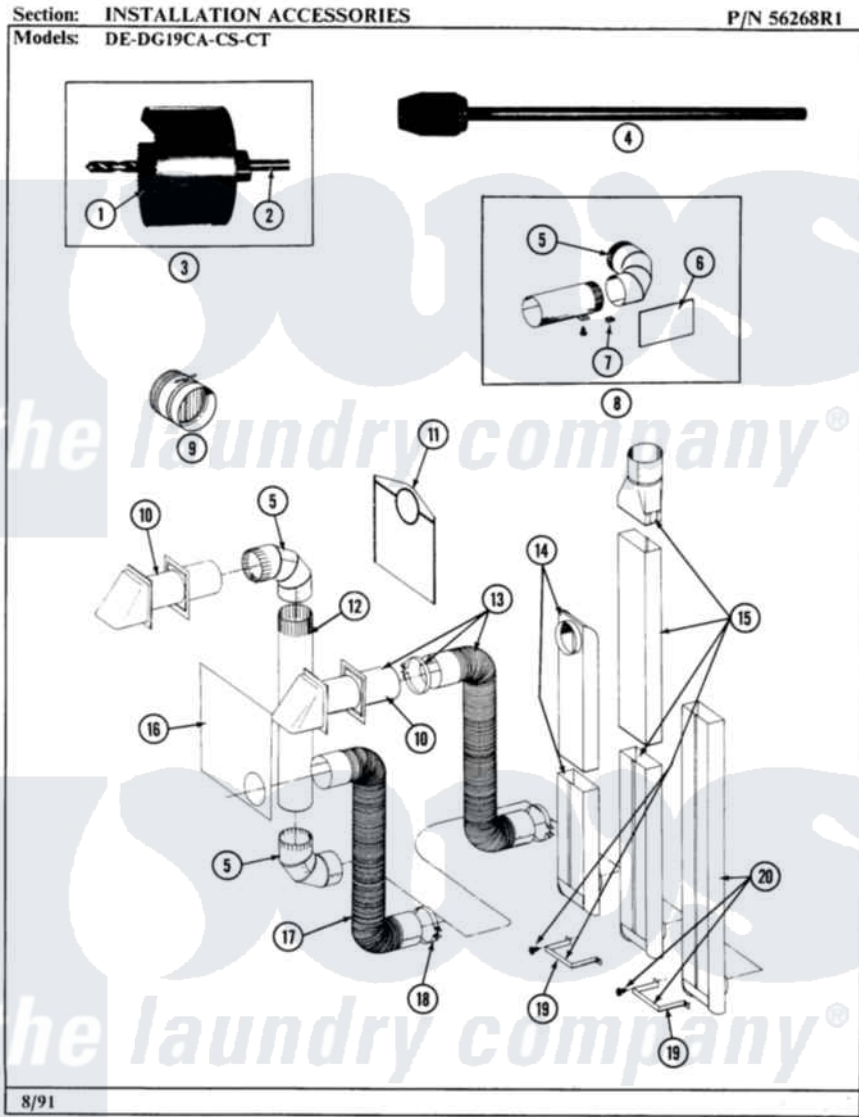

Maytag LDE19CA 08 - INSTALLATION ACCESSORIES

Maytag [Residential Maytag LDE19CA Dryer Parts](#) Parts Diagram 08 - INSTALLATION ACCESSORIES
 Click on the part number to view part

Item	Original Part Number	Replaced By	Status	Part Description
001	NLA		Not Available	BLADE, SAW
002	NLA		Not Available	REPLACEMENT DRILL
003	NLA		Not Available	HOLE SAW W/DRILL BIT
004	NLA		Not Available	EXTENSION CHUCK, DRILL
005	Y059131			Elbow, Venting
006	312302			Insulation, Exhaust Duct Kit
007	213323			Fastener, Exhaust Duct Kit
008	211294	90767		Screw, 8A X 3/8 Hex Washer Head Tapping
"	Y304652			Exhaust Duct Kit
009	NLA		Not Available	DAMPER, BACK DRAFT
010	Y059129	4396007RW		Vent Hood
011	311353		Not Available	BAG, LINT (DACRON)
012	Y059130			Pipe, Venting
013	Y059143			Flexible Vent Kit
014	Y059135			Vent Duct Assembly
015	NLA		Not Available	RECTANGULAR VENT KIT

016	Y059134		PLATE, ALUM. WINDOW (15``X20``)
017	Y304353	4396010RP	6ft Scvent
018	Y304630		Clamp, Flexible Duct
019	211294	90767	Screw, 8A X 3/8 HeX Washer Head Tapping
"	NLA	Not Available	BRACKET, EXHAUST DEFLECTOR
020	NLA	Not Available	EXHAUST DEFLECTOR KIT