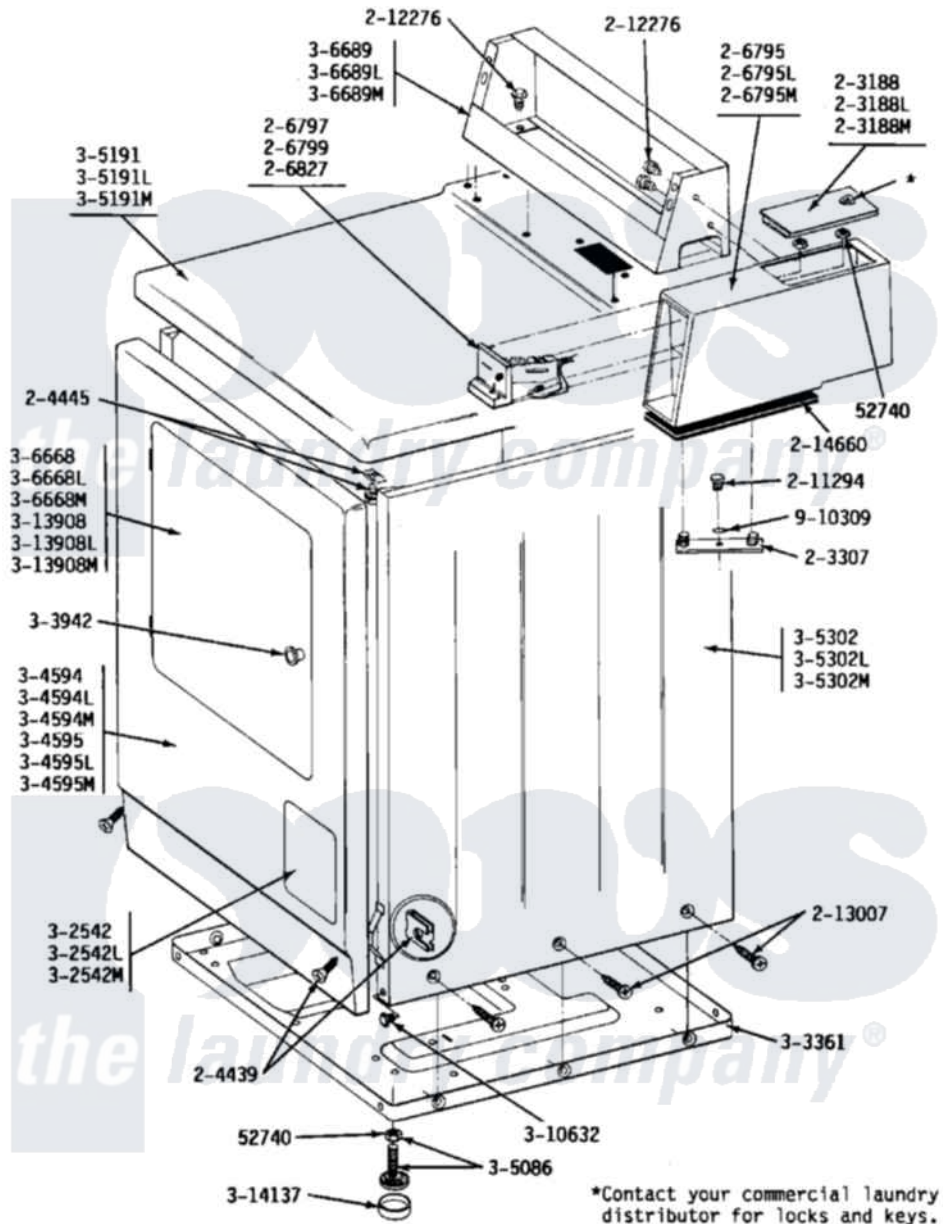

Maytag LDE19CD 07 - FRONT VIEW

Maytag Residential Maytag LDE19CD Dryer Parts Parts Diagram 07 - FRONT VIEW

Click on the part number to view part

| Item | Original Part Number | Replaced By | Status | Part Description |
|------|------------------------|-----------------------|---------------|---|
| 001 | Y052740 | 62739 | | Nut, Lock |
| 002 | 203188 | | Not Available | TIMER ACCESS DOOR (WHT) |
| 003 | 203188L | | Not Available | ACCESS DOOR-ALMOND |
| 004 | 203188M | | Not Available | ACCESS DOOR-HARVEST WHEAT |
| 005 | NLA | | Not Available | MTG. STRAP---NA |
| 006 | 204439 | | | Screw And Fstner Assembly |
| 007 | 204445 | | | Screw And Fastener Assembly |
| 008 | 206795 | | Not Available | COIN DROP METER ASSY |
| 009 | 206795L | | Not Available | COIN DROP METER ASSY |
| 010 | NLA | | Not Available | COIN DROP METER ASSY |
| 011 | NLA | | Not Available | COIN REJECTOR |
| 012 | 206799 | | | Optic Switch Assembly |
| 013 | NLA | | Not Available | COIN REJECTOR (CANADA) |
| 014 | 211294 | 90767 | | Screw, 8A X 3/8 HeX Washer Head Tapping |