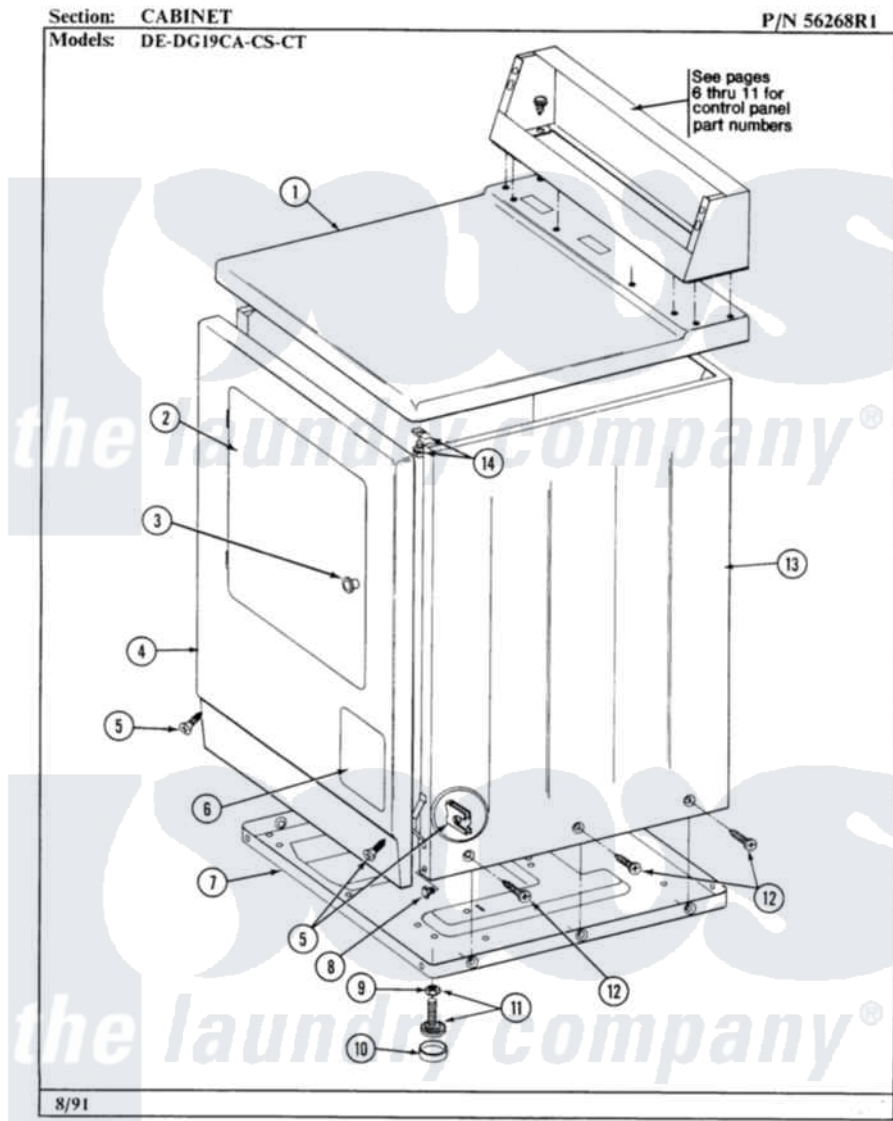

Maytag LDE19CS 01 - CABINET-FRONT

Maytag [Residential Maytag LDE19CS Dryer Parts](#) Parts Diagram 01 - CABINET-FRONT
Click on the part number to view part

Item	Original Part Number	Replaced By	Status	Part Description
001	NLA		Not Available	TOP COVER-ALMOND
"	Y305191		Not Available	TOP COVER-WHITE
002	Y313908			DOOR PANEL-WHITE
"	NLA		Not Available	DOOR-ALMOND
"	Y304579			DOOR (WHT)
003	NLA		Not Available	KNOB AND SCREW
004	NLA		Not Available	FRONT PANEL-WHITE
005	204439			Screw And Fstner Assembly
006	NLA		Not Available	PART NOT USED
007	Y303361		Not Available	BASE ASSY. (UPPER & LOWER)
008	Y310632	1163839		Screw
009	Y052740	62739		Nut, Lock
010	Y314137			Foot, Rubber
011	Y305086			Adjustable Leg And Nut
012	213007			Xfor Cabinet See Cabinet, Back