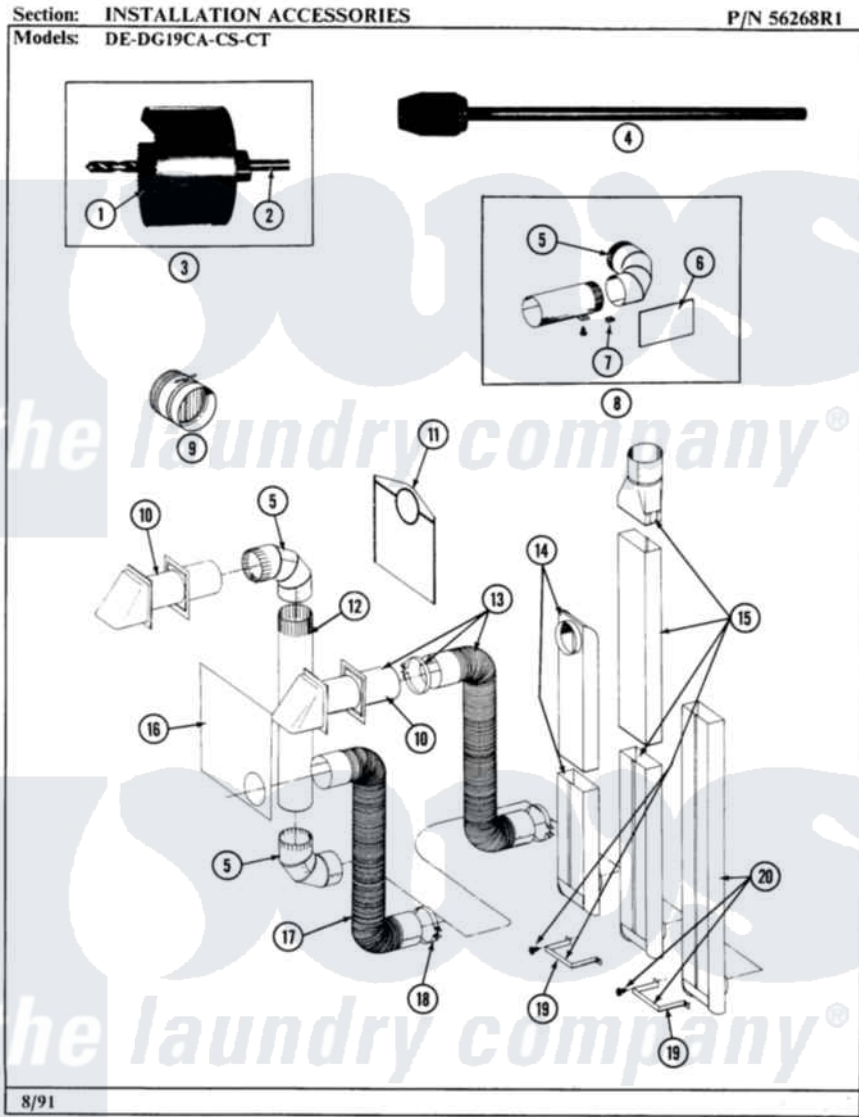

Maytag LDE19CS 08 - INSTALLATION ACCESSORIES

34

Maytag Residential Maytag LDE19CS Dryer Parts Parts Diagram 08 - INSTALLATION ACCESSORIES
 Click on the part number to view part

Item	Original Part Number	Replaced By	Status	Part Description
001	NLA		Not Available	BLADE, SAW
002	NLA		Not Available	REPLACEMENT DRILL
003	NLA		Not Available	HOLE SAW W/DRILL BIT
004	NLA		Not Available	EXTENSION CHUCK, DRILL
005	Y059131			Elbow, Venting
006	312302			Insulation, Exhaust Duct Kit
007	213323			Fastener, Exhaust Duct Kit
008	211294	90767		Screw, 8A X 3/8 Hex Washer Head Tapping
"	Y304652			Exhaust Duct Kit
009	NLA		Not Available	DAMPER, BACK DRAFT
010	Y059129	4396007RW		Vent Hood
011	311353		Not Available	BAG, LINT (DACRON)
012	Y059130			Pipe, Venting
013	Y059143			Flexible Vent Kit
014	Y059135			Vent Duct Assembly
015	NLA		Not Available	RECTANGULAR VENT KIT

016	Y059134		PLATE, ALUM. WINDOW (15``X20``)
017	Y304353	4396010RP	6ft Scvent
018	Y304630		Clamp, Flexible Duct
019	211294	90767	Screw, 8A X 3/8 HeX Washer Head Tapping
"	NLA	Not Available	BRACKET, EXHAUST DEFLECTOR
020	NLA	Not Available	EXHAUST DEFLECTOR KIT