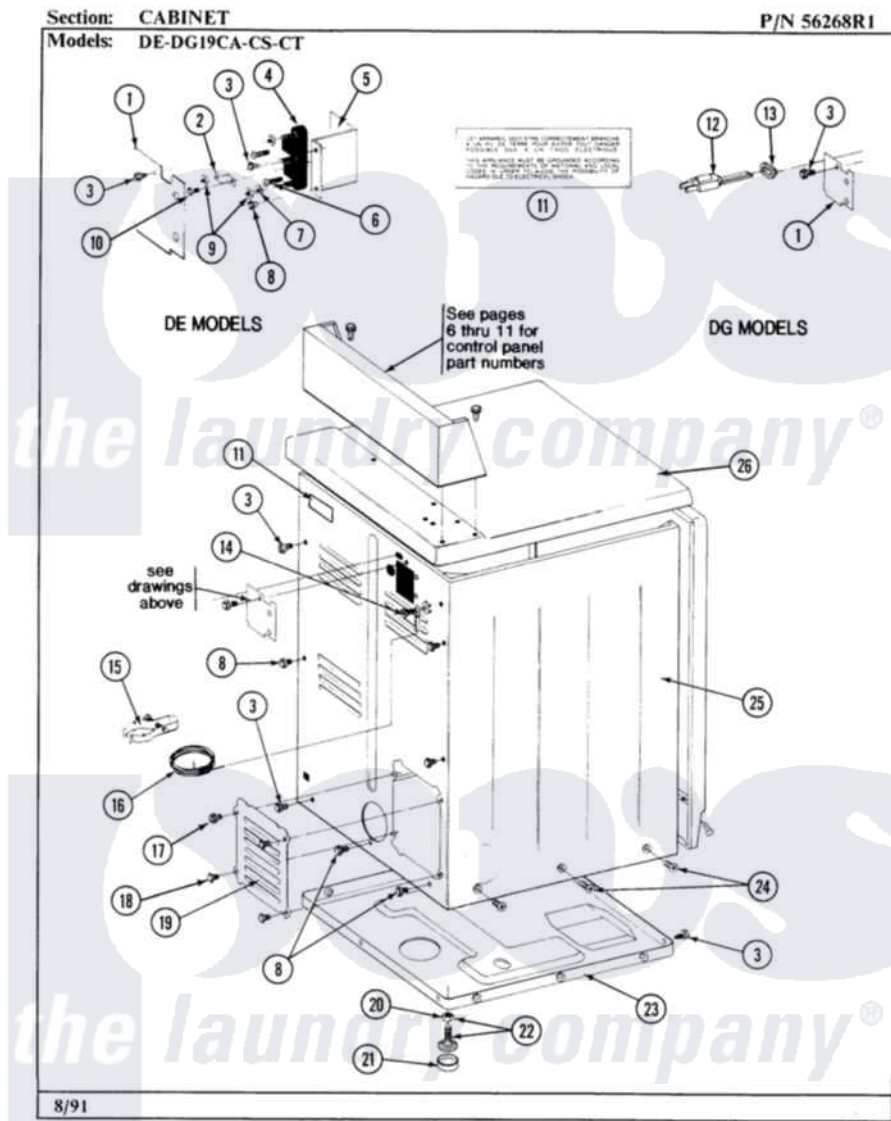

# Maytag LDE19CT 02 - CABINET-REAR

4

Maytag Residential Maytag LDE19CT Dryer Parts Parts Diagram 02 - CABINET-REAR  
Click on the part number to view part

Item	Original Part Number	Replaced By	Status	Part Description
001	Y312905		Not Available	COVER, TERMINAL
002	<a href="#">Y312184</a>			Strap, Grounding
003	<a href="#">Y313561</a>			Screw---NA
004	<a href="#">400008</a>			Block, Terminal
005	<a href="#">Y312904</a>			Bracket, Terminal Block
006	Y312209	<a href="#">W10001200</a>		Screw
007	<a href="#">Y311270</a>			Washer, Terminal Block
008	Y310632	<a href="#">1163839</a>		Screw
009	311484	<a href="#">112432</a>		Nut
010	Y311423	<a href="#">489483</a>		Screw 10-32 X 1/2
011	214519			LABEL, ELECTRICAL INSTR. PART NOT USED-GAS MODELS ONLY
012	302521		Not Available	CORD, POWER PART NOT USED-GAS MODELS ONLY
013	<a href="#">211881</a>			Grommet, Cord Part Not Used- Gas Models Only
014	NLA		Not Available	SCREW & WASHER ASSY.

015	<a href="#">301548</a>		Clamp, Ground Wire
016	<a href="#">311155</a>		Ground Wire And Clamp
017	<a href="#">Y313559</a>		Screw
018	211294	<a href="#">90767</a>	Screw, 8A X 3/8 HeX Washer Head Tapping
019	Y312951	Not Available	ACCESS COVER, BACK
020	Y052740	<a href="#">62739</a>	Nut, Lock
021	<a href="#">Y314137</a>		Foot, Rubber
022	<a href="#">Y305086</a>		Adjustable Leg And Nut
023	Y303361	Not Available	BASE ASSY. (UPPER & LOWER)
024	<a href="#">213007</a>		Xfor Cabinet See Cabinet, Back
025	NLA	Not Available	CABINET-WHITE
026	NLA	Not Available	TOP COVER-ALMOND
"	Y305191	Not Available	TOP COVER-WHITE