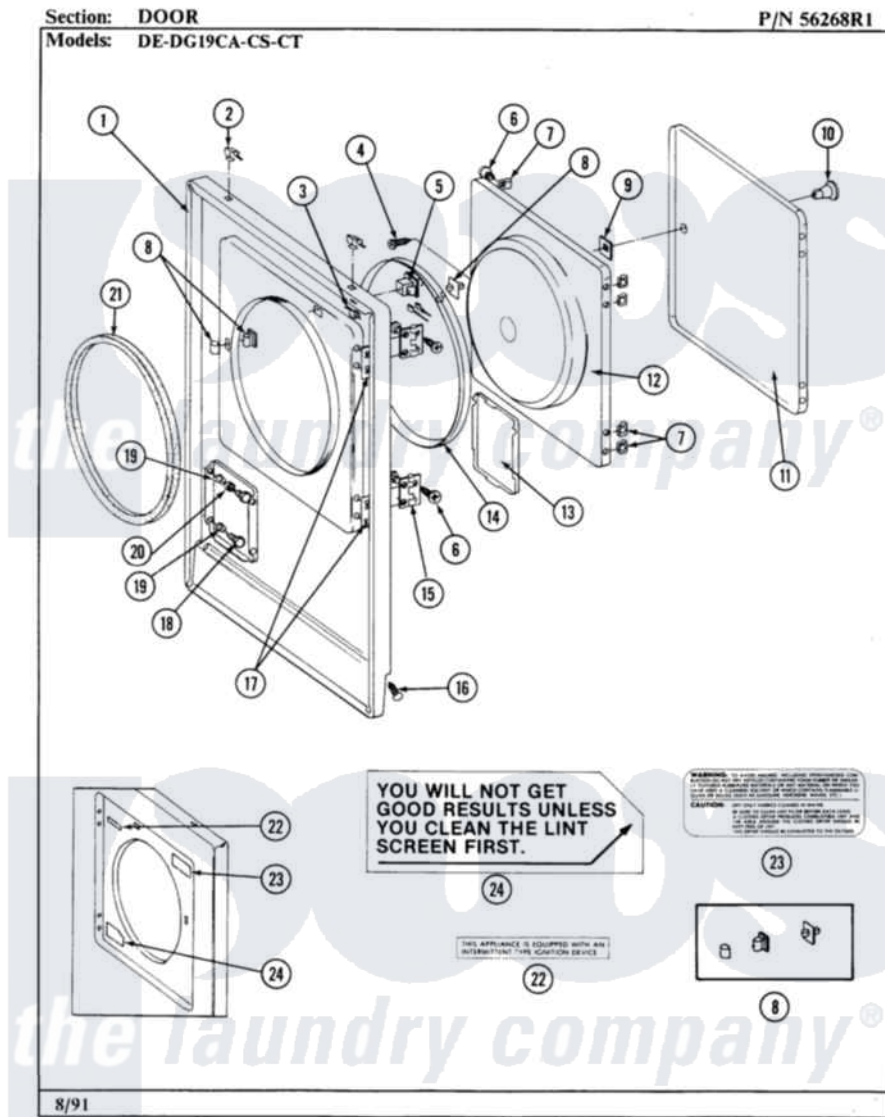

# Maytag LDE19CT 03 - DOOR

24

Maytag [Residential Maytag LDE19CT Dryer Parts](#) Parts Diagram 03 - DOOR

[Click on the part number to view part](#)

Item	Original Part Number	Replaced By	Status	Part Description
001	NLA		Not Available	FRONT PANEL-WHITE
002	212982	<a href="#">22001650</a>		Fastener, Spring
003	<a href="#">Y310376</a>			Clip, Door Switch Harness
004	NLA		Not Available	SCREW FOR DOOR KNOB----NA
005	Y304576	<a href="#">W10169313</a>		Switch-Dor
"	Y305754	<a href="#">W10169313</a>		Switch-Dor
006	<a href="#">Y314062</a>			Screw, Door Hinge And Panel
007	<a href="#">Y313910</a>			Clip, Door Liner To Outer Panel
008	<a href="#">306436</a>			Door Latch Kit--W
009	<a href="#">Y313911</a>			Door Strike Retainer
010	NLA		Not Available	KNOB AND SCREW
011	NLA		Not Available	DOOR-ALMOND
"	Y306668			DOOR (WHT)
012	NLA		Not Available	INNER DOOR WITH KNOB
013	NLA		Not Available	PART NOT USED

014	<a href="#">314077</a>		Door Seal
015	Y304577	<a href="#">33001230</a>	Hinge, Door
016	<a href="#">204439</a>		Screw And Fstner Assembly
017	<a href="#">Y313907</a>		Fastener, Twin
018	212949	<a href="#">22001866</a>	Screw, Relay
019	NLA	Not Available	BUSHING FOR ACCESS STUD
020	<a href="#">312369</a>		Sleeve, Access Panel Stud Part Not Used
021	<a href="#">314286</a>		Seal For Front Panel
022	NLA	Not Available	GAS IGNITION LABEL
023	Y313927		INSTRUCTION LABEL
024	Y313340		LABEL, LINT SCREEN INSTRUCTION