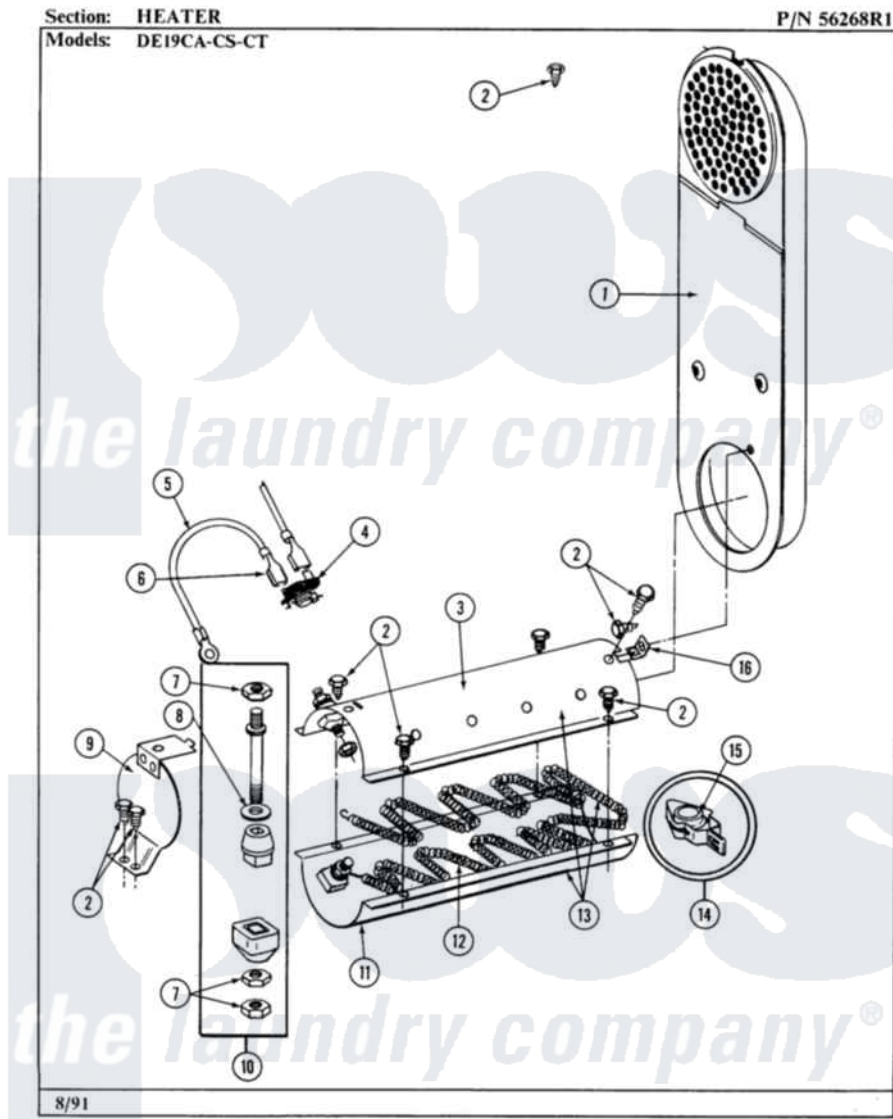

Maytag LDE19CT 05 - HEATER

28

Maytag [Residential Maytag LDE19CT Dryer Parts](#) Parts Diagram 05 - HEATER
Click on the part number to view part

Item	Original Part Number	Replaced By	Status	Part Description
001	Y303362			Inlet Duct Assembly - DE
002	211294	90767		Screw, 8A X 3/8 HeX Washer Head Tapping
003	Y313575		Not Available	HEATER CHAMBER, TOP
004	303396			Thermostat, Hi-Limit
"	303896			Hi-Limit Thermostat-Canada
005	Y304693			Jumper Wire
006	210745			Wire Terminal
007	311484	112432		Nut
008	311093			Washer, Terminal Connection
009	304124		Not Available	HEATER SHIELD
010	Y304596			Terminal Insulator Assembly
011	Y313576			Heater Chamber, Bottom
012	Y304837	W10116793		Element
"	Y313537			Heater Element 240 Volt
013	Y303778			Heater Assembly Complete
				HEATER ASSY COMPLETE

"	Y303856	Not Available	HEATER ASST. COMPLETE (208V)
014	Y303881		Clip And Insulator Assembly
015	Y313270		Insulator For Heater Elemen
016	Y312890		Retainer, Heater Chamber