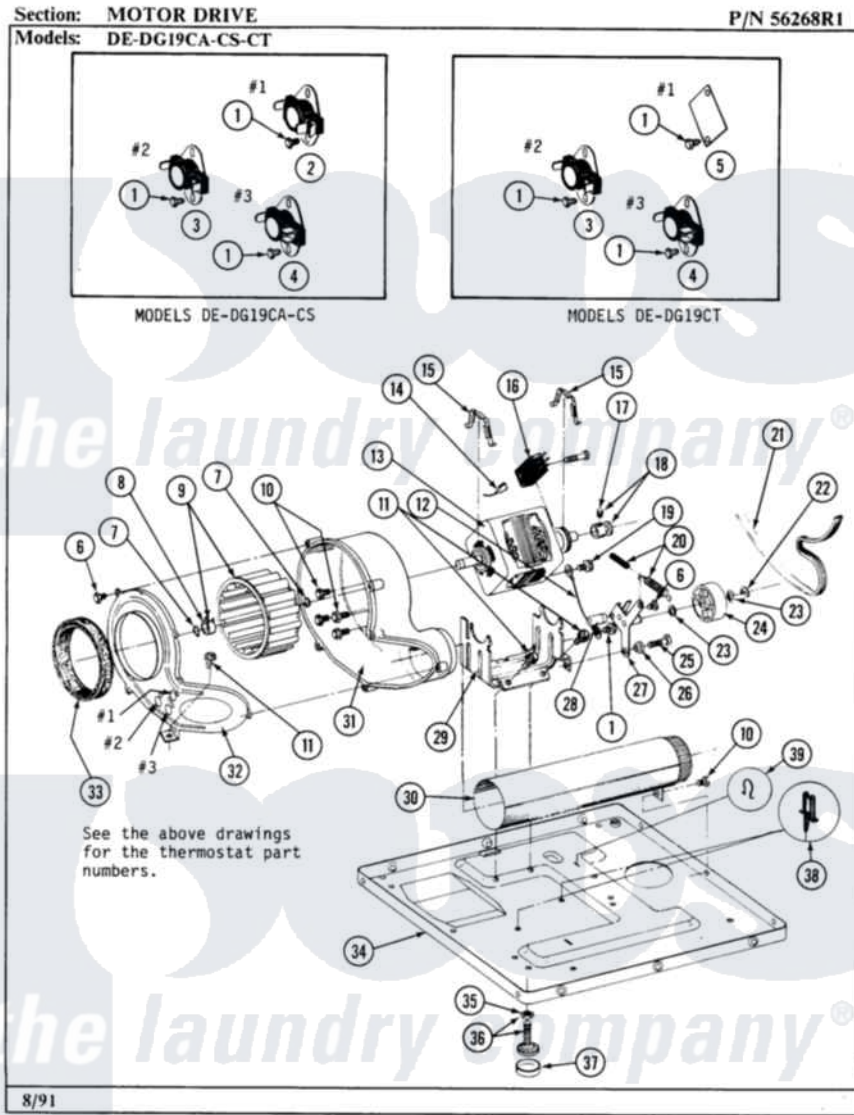

# Maytag LDE19CT 06 - MOTOR DRIVE

32

Maytag Residential Maytag LDE19CT Dryer Parts Parts Diagram 06 - MOTOR DRIVE  
 Click on the part number to view part

Item	Original Part Number	Replaced By	Status	Part Description
001	211294	<a href="#">90767</a>		Screw, 8A X 3/8 HeX Washer Head Tapping
002	<a href="#">Y303225</a>			Thermostat, Permanent Press
003	<a href="#">303392</a>			Thermostat, Cycling
004	Y303391	<a href="#">33303391</a>		Thermostat, Cycling
005	<a href="#">Y312853</a>			Cover For Thermostat Openin
006	Y312961	<a href="#">W10116751</a>		Screw
007	410233	<a href="#">9703438</a>		Ring-Retrn
008	<a href="#">312967</a>			Clamp, Blower Housing
009	<a href="#">Y303836</a>			Blower Wheel Assembly And Clamp
010	Y310632	<a href="#">1163839</a>		Screw
011	<a href="#">Y313561</a>			Screw---NA
012	<a href="#">901220</a>			Ground Wire
013	Y303358	<a href="#">W10410999</a>		Motor-Drve
014	NLA		Not Available	WIRE
015	<a href="#">Y015825</a>			Clip, Motor To Motor Support