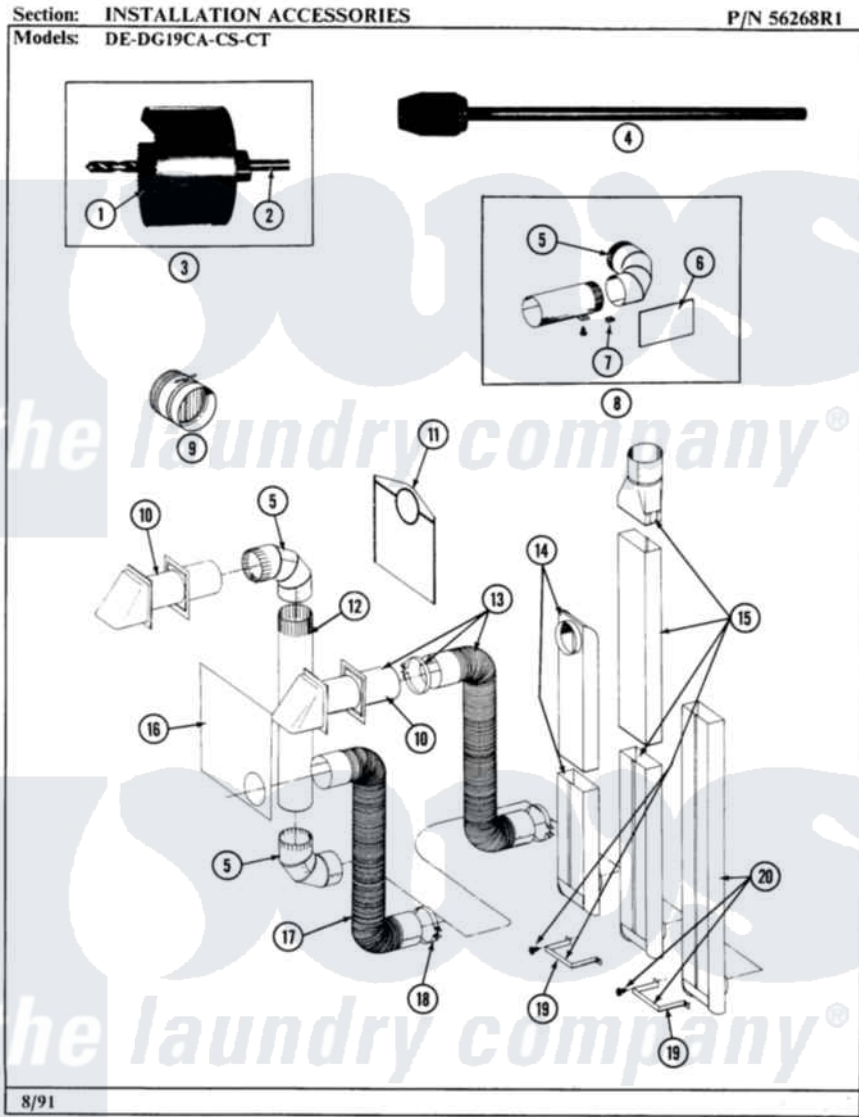

Maytag LDE19CT 07 - INSTALLATION ACCESSORIES

Maytag Residential Maytag LDE19CT Dryer Parts Parts Diagram 07 - INSTALLATION ACCESSORIES
 Click on the part number to view part

Item	Original Part Number	Replaced By	Status	Part Description
001	NLA		Not Available	BLADE, SAW
002	NLA		Not Available	REPLACEMENT DRILL
003	NLA		Not Available	HOLE SAW W/DRILL BIT
004	NLA		Not Available	EXTENSION CHUCK, DRILL
005	Y059131			Elbow, Venting
006	312302			Insulation, Exhaust Duct Kit
007	213323			Fastener, Exhaust Duct Kit
008	211294	90767		Screw, 8A X 3/8 Hex Washer Head Tapping
"	Y304652			Exhaust Duct Kit
009	NLA		Not Available	DAMPER, BACK DRAFT
010	Y059129	4396007RW		Vent Hood
011	311353		Not Available	BAG, LINT (DACRON)
012	Y059130			Pipe, Venting
013	Y059143			Flexible Vent Kit
014	Y059135			Vent Duct Assembly
015	NLA		Not Available	RECTANGULAR VENT KIT

016	Y059134		PLATE, ALUM. WINDOW (15``X20``)
017	Y304353	4396010RP	6ft Scvent
018	Y304630		Clamp, Flexible Duct
019	211294	90767	Screw, 8A X 3/8 HeX Washer Head Tapping
"	NLA	Not Available	BRACKET, EXHAUST DEFLECTOR
020	NLA	Not Available	EXHAUST DEFLECTOR KIT