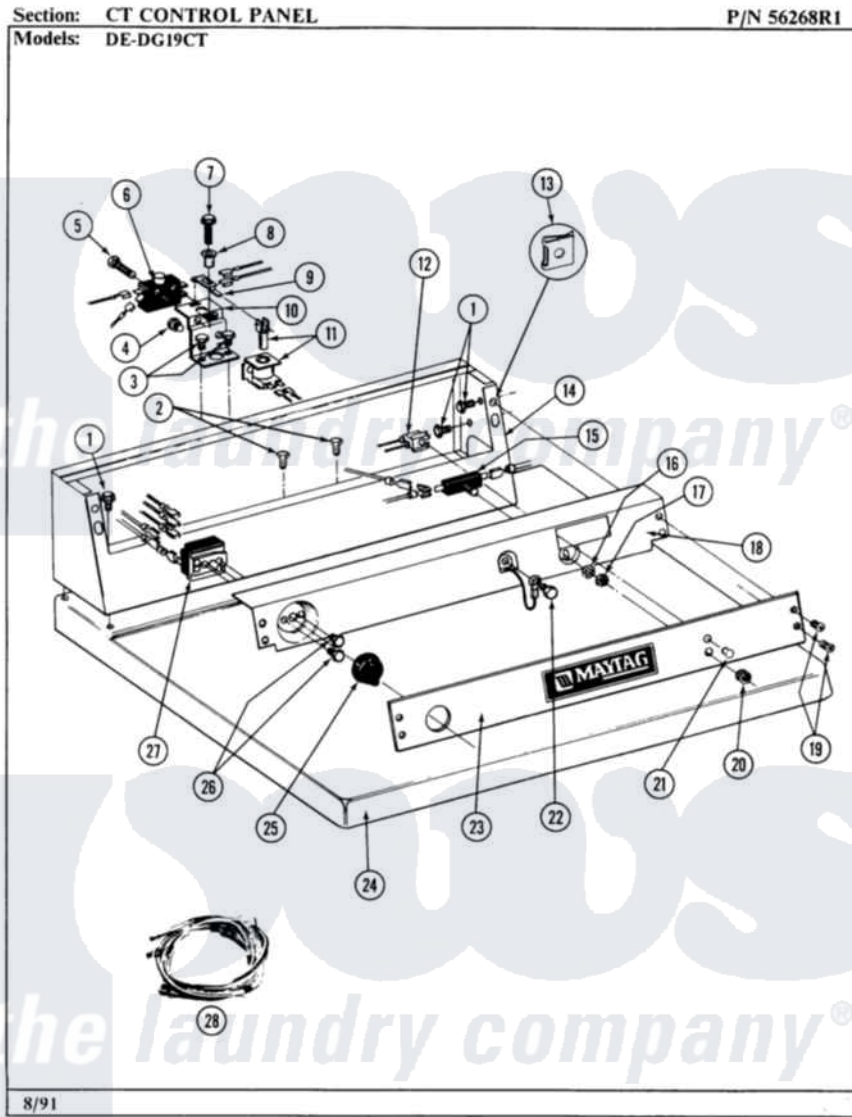

Maytag LDE19CT 08 - CONTROL PANEL

10

Maytag Residential Maytag LDE19CT Dryer Parts Parts Diagram 08 - CONTROL PANEL
Click on the part number to view part

Item	Original Part Number	Replaced By	Status	Part Description
001	212276	W10116760		Screw
002	211294	90767		Screw, 8A X 3/8 HeX Washer Head Tapping
"	Y314322	211251		Screw, Transformer
003	211294	90767		Screw, 8A X 3/8 HeX Washer Head Tapping
004	212951			Screw, No.6-32 X 1/4 Inch
005	212950	M0227520		Screw-Tc No.6-32 X 13/16", Preform SwiTch
006	Y303787		Not Available	SWITCH FOR RELAY
007	212949	22001866		Screw, Relay
008	NLA		Not Available	SPACER FOR ADVANCE RELAY
009	NLA		Not Available	SPRING LEVER FOR RELAY
010	NLA		Not Available	RELAY BRACKET
011	305393			Solenoid For Relay Assembly
012	NLA		Not Available	PILOT LIGHT
013	215003			Fastener, Panel And Bracket

014	305213		Console-White
"	NLA	Not Available	CONSOLE-ALMOND---NA
015	Y303318		Switch Assembly With Hex Nu
016	312751		Lockwasher, Start Switch
017	Y312706	422617	Nut
018	NLA	Not Available	BACK UP PLATE-HARVEST WHEAT
019	212277		Screw, No.8 X 1/2 Inch
020	Y312702		Knurled Nut, Start Switch
021	213099		Lens For Control Panel
022	211252		Screw, Ground Wire
023	NLA	Not Available	CONTROL PANEL
024	NLA	Not Available	TOP COVER-ALMOND
"	Y305191	Not Available	TOP COVER-WHITE
025	205663		Knob For Selector Switch
026	Y313588	488234	Screw 8-32 X 1/4
027	Y303420	Not Available	SELECTOR SWITCH
028	NLA	Not Available	MAIN WIRE HARNESS