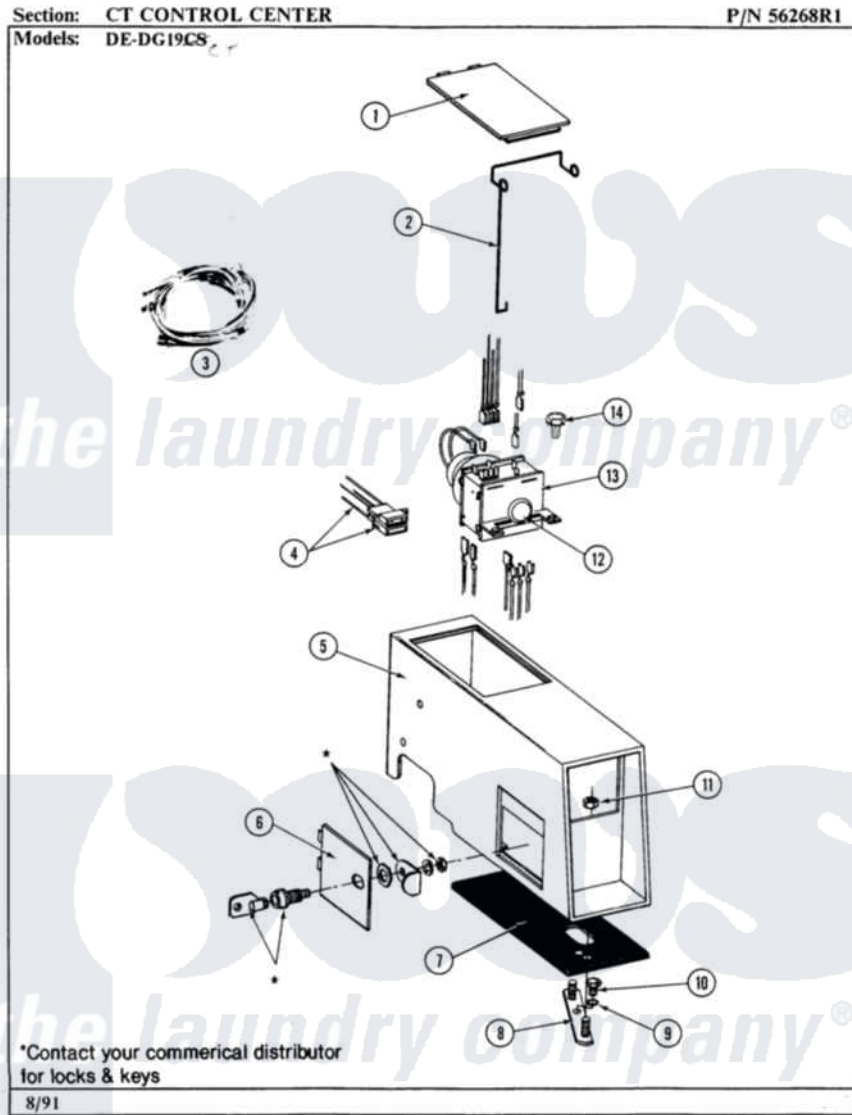

# Maytag LDE19CT 09 - CONTROL CENTER

18

Maytag [Residential Maytag LDE19CT Dryer Parts](#) Parts Diagram 09 - CONTROL CENTER  
 Click on the part number to view part

Item	Original Part Number	Replaced By	Status	Part Description
001	NLA		Not Available	ACCESS DOOR (WHITE)
002	<a href="#">214878</a>			Latch For Access Door
003	NLA		Not Available	MAIN WIRE HARNESS
004	NLA		Not Available	HARNESS FOR TICKET CONTROL
005	NLA		Not Available	OUTER CASE-HARVEST WHEAT
006	NLA		Not Available	ACCESS DOOR (WHITE)
007	<a href="#">214660</a>			Gasket, Control Center
008	NLA		Not Available	MTG. STRAP---NA
009	<a href="#">910309</a>			Washer, Mounting Strap
010	211294	<a href="#">90767</a>		Screw, 8A X 3/8 Hex Washer Head Tapping
011	Y052740	<a href="#">62739</a>		Nut, Lock
012	<a href="#">213089</a>			Knob For Timer
013	NLA		Not Available	TIMER MOTOR
"	Y303801		Not Available	TIMER WITH KNOB AND PIN