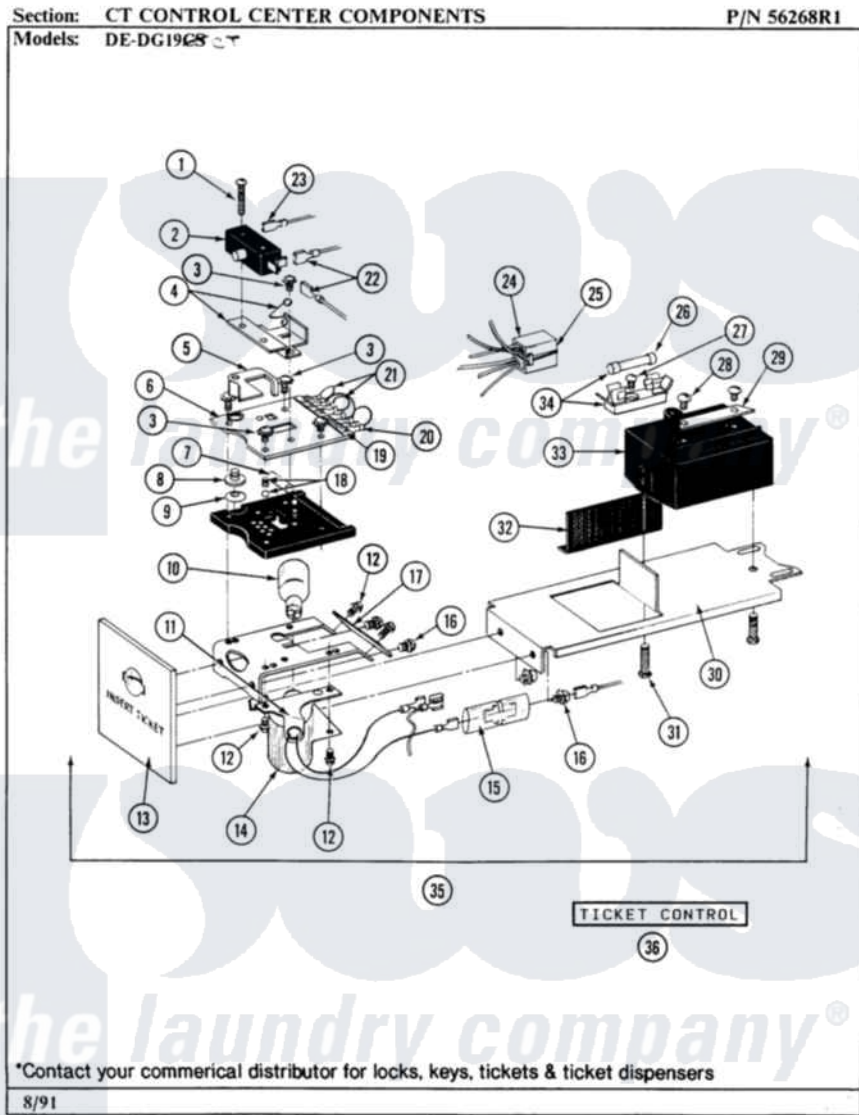

Maytag LDE19CT 10 - CONTROL CENTER COMPONENTS

Maytag Residential Maytag LDE19CT Dryer Parts Parts Diagram 10 - CONTROL CENTER COMPONENTS
 Click on the part number to view part

Item	Original Part Number	Replaced By	Status	Part Description
001	NLA		Not Available	SCREW
002	204882		Not Available	SWITCH FOR TICKET CONTROL
003	NLA		Not Available	SEMS SCREW (No.4-40 X 1/2 INC)
004	204881			Cam Plate Assembly
005	214218			Lever, Switch
006	212452			Board, Circuit
007	214275			Roller For Cam
008	214220			Adjustment Thumb Wheel
009	NLA		Not Available	SPRING WASHER
010	202479	A3167501		Lamp Oven, Int.
011	NLA		Not Available	LAMP SOCKET WITH BRACKET
012	NLA		Not Available	SCREW, SHIELD TO CONTROL
013	NLA		Not Available	FRONT PLATE F/TICKET CONTROL

014	212533			SHIELD FOR HEAT LAMP
015	Y201110		Not Available	CONNECTOR, WIRE (INDIC. LIGHT)
016	212519	488234		Screw 8-32 X 1/4
017	NLA		Not Available	TICKET DEFLECTOR
018	203140			Contact Ball Kit
019	NLA		Not Available	OVERLAY FOR CIRCUIT BOARD
020	Y311550		Not Available	SPADE (MINIATURE)
021	NLA		Not Available	JUMPER WIRE (BLACK)
022	NLA		Not Available	SPADE CONNECTOR
023	211737	248562		Terminal
024	NLA		Not Available	HARNESS FOR TICKET CONTROL
025	213074			Pin Receptacle For Plug
"	NLA		Not Available	PIN FOR PLUG
026	202713	22001555		Fuse
027	NLA		Not Available	SCREW (No.6 X 1/4 INCH)
028	311613	Y311711		Screw, Fuse Block
029	311612		Not Available	COVER, CIRCUIT BOARD TERMINALS
030	NLA		Not Available	BRACKET FOR TICKET ASSEMBLY
031	211294	90767		Screw, 8A X 3/8 HeX Washer Head Tapping
032	NLA		Not Available	SHIELD
033	202477	22003292		Control As
034	NLA		Not Available	FUSE BLOCK WITH FUSE
035	NLA		Not Available	TICKET RECEIVER ASSEMBLY
036	202509			Ticket Control Assembly