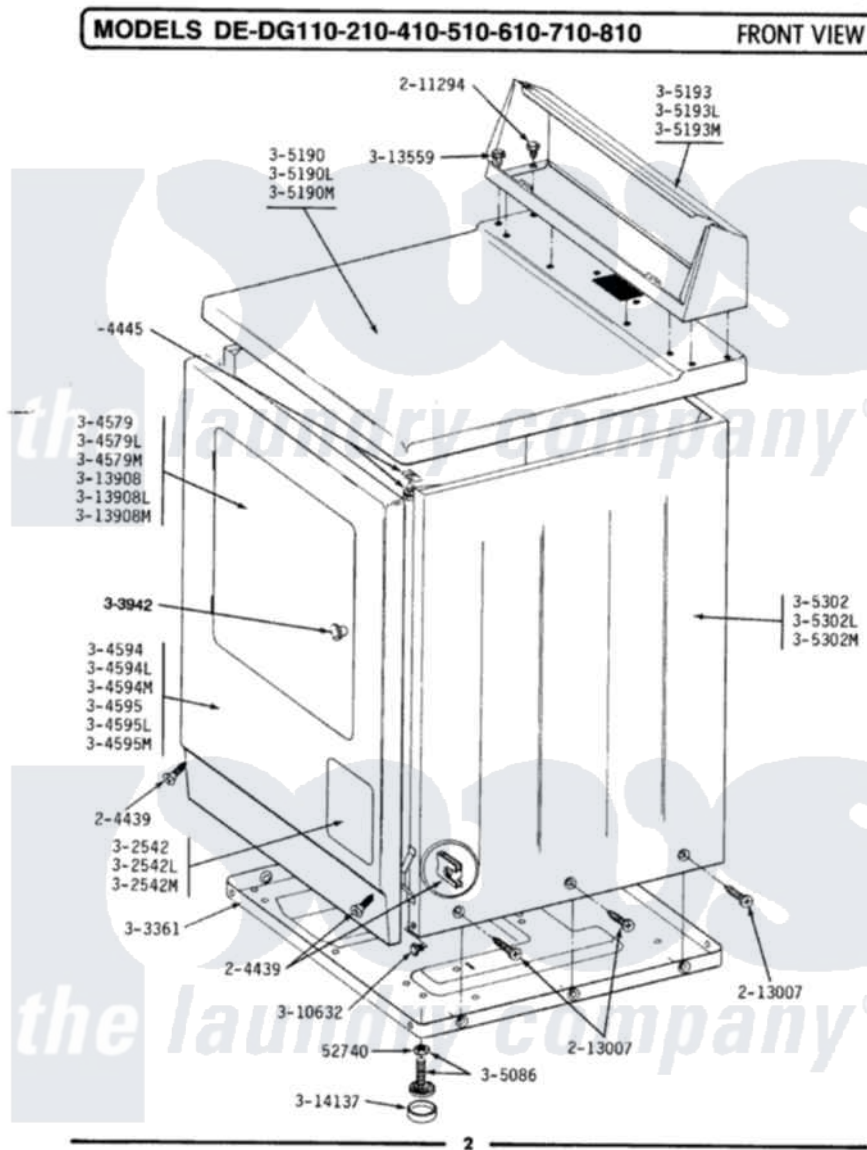

Maytag LDE210 04 - FRONT VIEW

Maytag Residential Maytag LDE210 Dryer Parts Parts Diagram 04 - FRONT VIEW
 Click on the part number to view part

Item	Original Part Number	Replaced By	Status	Part Description
1	Y052740	62739		Nut, Lock
2	204439			Screw And Fstner Assembly
3	204445			Screw And Fastener Assembly
4	211294	90767		Screw, 8A X 3/8 HeX Washer Head Tapping
5	213007			Xfor Cabinet See Cabinet, Back
6	302542		Not Available	PART NOT USED. (DG ONLY)
7	302542L		Not Available	PART NOT USED. (DG ONLY)
8	302542M		Not Available	ACCESS DOOR-HARVEST WHEAT
9	Y303361		Not Available	BASE ASSY. (UPPER & LOWER)
11	304579L		Not Available	DOOR-ALMOND
13	304594			Front Panel-White
14	304594L		Not Available	FRONT PANEL-ALMOND
15	304594M	3369903		Dishrack
17	304595L		Not Available	FRONT PANEL-ALMOND

19	Y305086		Adjustable Leg And Nut
21	305190L	307104L	Top Cover Assembly
24	305193L		Console
27	305302L	Not Available	CABINET-ALMOND
29	303942	Not Available	KNOB AND SCREW
30	Y310632	1163839	Screw
31	Y313559		Screw
33	313908L	Not Available	DOOR PANEL-ALMOND
35	Y314137		Foot, Rubber