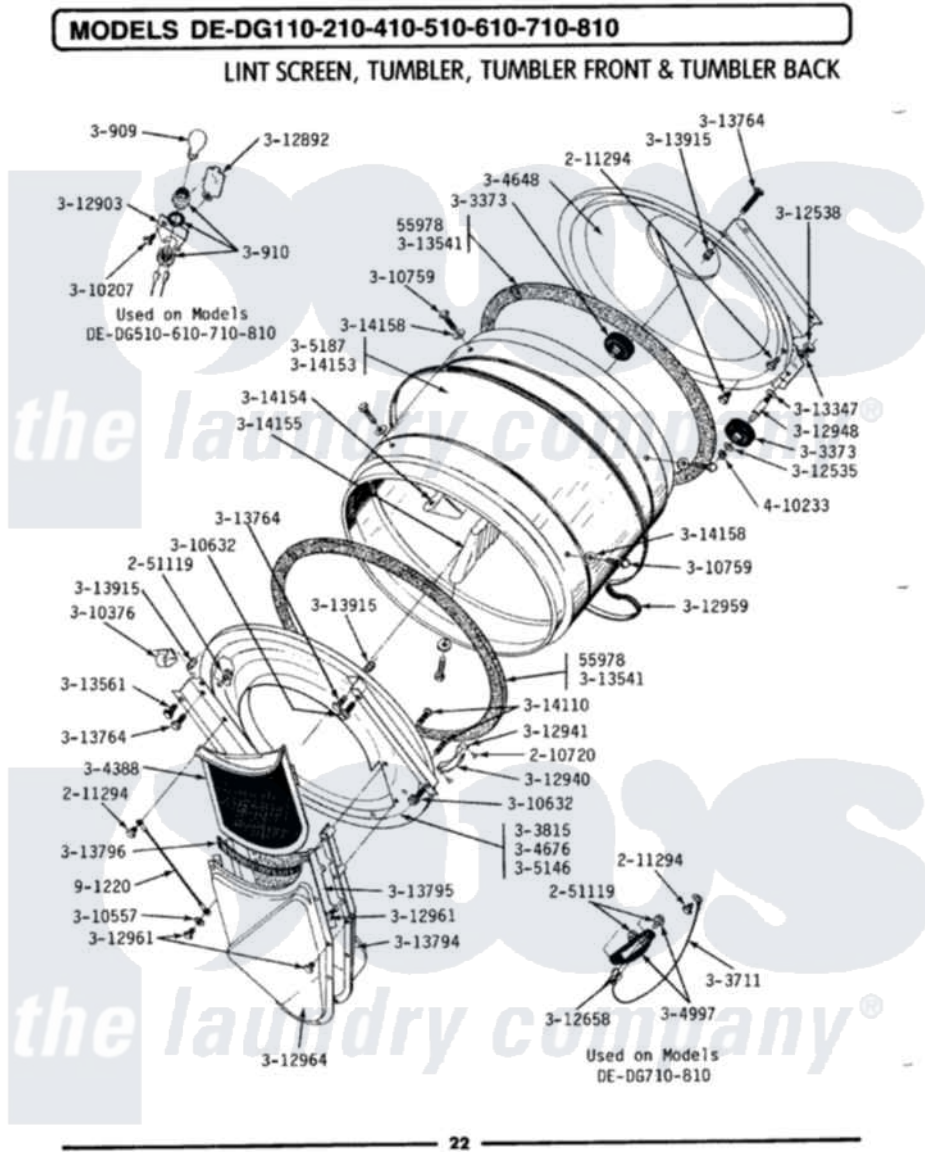

Maytag LDE210 07 - LINT SCREEN, TUMBLER (FRONT & BACK)

Maytag Residential Maytag LDE210 Dryer Parts Parts Diagram 07 - LINT SCREEN, TUMBLER (FRONT & BACK)
 Click on the part number to view part

Item	Original Part Number	Replaced By	Status	Part Description
1	Y055978			Rubber Adhesive, 2 Oz Tube
2	210720			Rivet, Bearing To Tumbler Frnt
3	211294	90767		Screw, 8A X 3/8 HeX Washer Head Tapping
4	Y251119	3177991		Screw
5	300909	8009		Bulb-Light
6	300910		Not Available	RECEPTACLE
7	Y303373	12001541		Drum Roller/Washer Assembly--W
8	Y303711			Sensor Ground Wire
9	Y303815	33001231		Front- Tumbler
10	Y304388	33001003		Screen, Lint
11	Y304648	33001106		Back, Tumbler
12	Y304676		Not Available	TUMBLER FRONT ASSEMBLY
13	304997			Sensor Assembly With Screws
14	Y305146	306708		Tumbler Front Assembly

15	305187		Not Available	TUMBLER W/BAFFLES
16	310207			Screw, No.6 X 1/4 Inch
17	Y310376			Clip, Door Switch Harness
18	310557			Washer
19	Y310632	1163839		Screw
20	Y310759			Screw, Tumbler Baffles
21	312535			Washer, Vault Mounting Brk.
22	312538	33001443		Nut, Hex
23	Y312658			Receptacle, Sensor Ground Wire
24	Y312892	33312892		Lens
25	312903		Not Available	LAMP BRACKET
26	312940	306508		Tumbler Bearing Kit ----W
27	312941	306508		Tumbler Bearing Kit ----W
28	Y312948	6-3129480		Shaft- Tumbler
29	Y312959			Poly "V" Belt For Tumbler
30	Y312961	W10116751		Screw
31	Y312964		Not Available	OUTLET DUCT - OUTER HALF
32	Y313347	312535		Washer, Vault Mounting Brk.
33	Y313541	33313541		Seal- Tumbler
34	Y313561			Screw----NA
35	313764		Not Available	SCREW
36	Y313794		Not Available	OUTLET GRID AND DUCT --- S
37	Y313795			Guide For Lint Screen
38	Y313796			Lint Seal
39	313915	31-3915		Tech Sheet
40	Y314110	33002917		Screw, No.10-16
41	Y314153		Not Available	TUMBLER No.
42	314154		Not Available	TUMBLER BAFFLE - SHORT
43	314155	33001004		Baffle, Tall
44	314158			Washer, Baffle To Tumbler
45	410233	9703438		Ring-Retrn
46	901220			Ground Wire