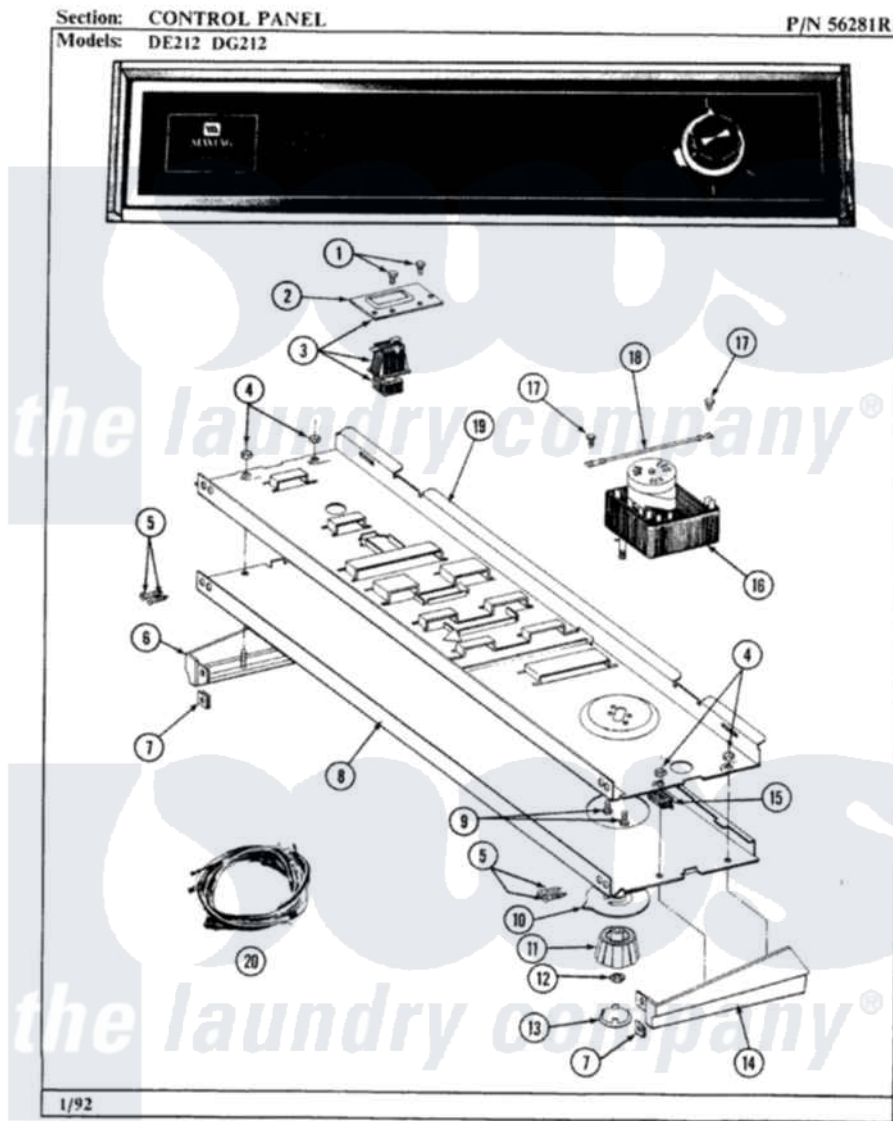

Maytag LDE212 01 - CONTROL PANEL

2

Maytag [Residential Maytag LDE212 Dryer Parts](#) Parts Diagram 01 - CONTROL PANEL
Click on the part number to view part

| Item | Original Part Number | Replaced By | Status | Part Description |
|------|------------------------|---------------------------|---------------|---|
| 1 | 211168 | W10139210 | | Screw, 8-18 X 5/16 |
| 2 | 314177 | | Not Available | BRACKET FOR START SWITCH |
| 3 | 306533 | | | Switch, Push/To/Start W/Bkt |
| 4 | 214872 | | | Palnut, End Cap Note: Nut, Lamp Holder |
| 5 | 210932 | | | Screw, No.8 X 9/16 Ctsk Note: Screw, Inlet Duct |
| 6 | 214815 | | | End Cap F/Control Panel-LH |
| 7 | 214894 | | | Fastener, End Cap |
| 8 | 305880 | | Not Available | CONTROL PANEL |
| " | 306380 | | Not Available | CONTROL PANEL |
| 9 | 910708 | 488234 | | Screw 8-32 X 1/4 |
| 10 | 314422 | 33001500 | | Dial, Timer Indicator |
| 11 | 314421 | | | Knob For Timer |
| 12 | 312273 | | | Nut, Control Knob |
| 13 | 215164 | | Not Available | CAP FOR KNOB |

| | | | |
|----|------------------------|-----------------------|---|
| 14 | 214816 | | End Cap F/Control Panel-RH |
| 15 | 214897 | | Pad, Control Panel |
| 16 | 305447 | Not Available | TIMER |
| 17 | 211294 | 90767 | Screw, 8A X 3/8 HeX Washer Head Tapping |
| 18 | 204807 | | Ground Wire, Supp. Plte To Top Cover |
| 19 | 314184 | | Back Up Plate |
| 20 | 306813 | Not Available | WIRE HARNESS |
| " | 306819 | Not Available | WIRE HARNESS |
| " | 305337 | | Main Wire Harness |