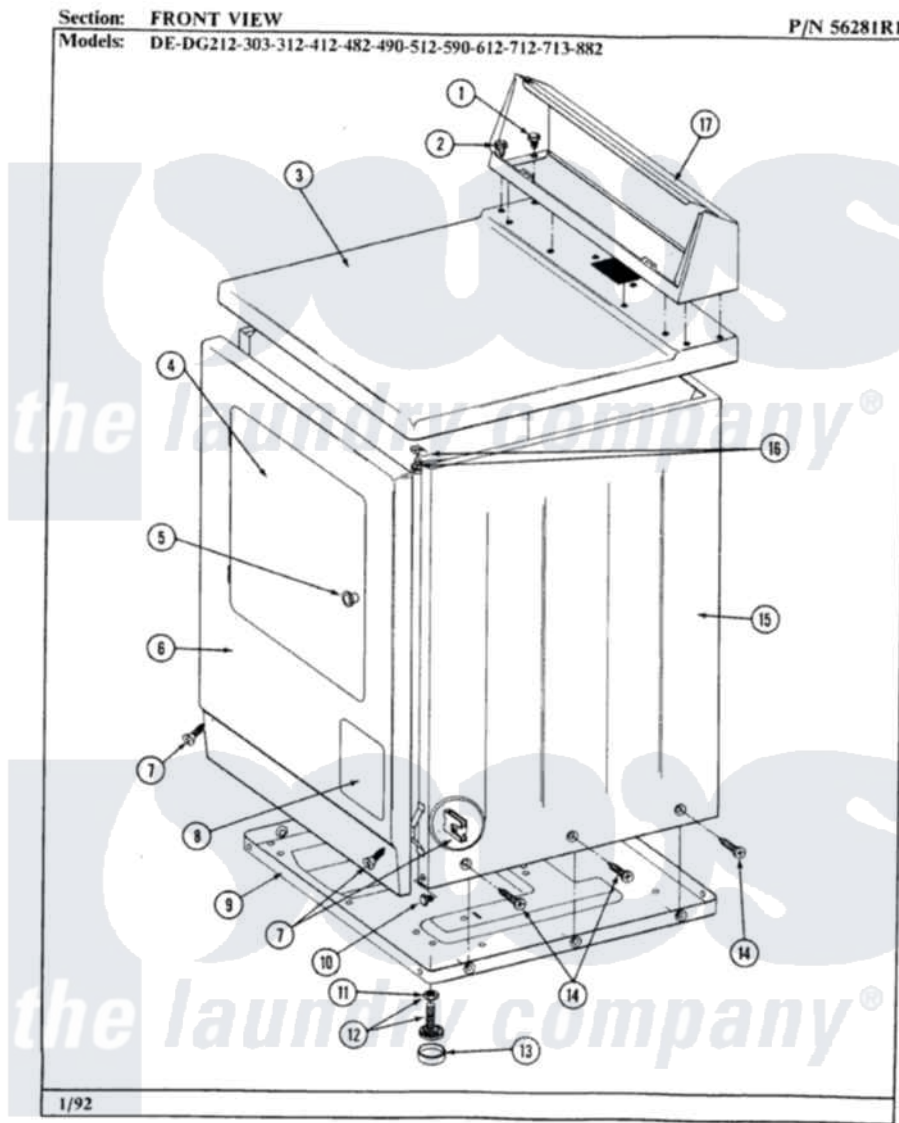

# Maytag LDE212 04 - FRONT VIEW

26

Maytag Residential Maytag LDE212 Dryer Parts Parts Diagram 04 - FRONT VIEW  
 Click on the part number to view part

Item	Original Part Number	Replaced By	Status	Part Description
1	211194		Not Available	LOCK WASHER
2	<a href="#">Y313559</a>			Screw
3	<a href="#">307104L</a>			Top Cover Assembly
4	306668L		Not Available	DOOR, ALMOND
5	303942		Not Available	KNOB AND SCREW
6	304595L		Not Available	FRONT PANEL-ALMOND
7	<a href="#">204439</a>			Screw And Fstner Assembly
9	Y303361		Not Available	BASE ASSY. (UPPER & LOWER)
10	Y310632	<a href="#">1163839</a>		Screw
11	Y052740	<a href="#">62739</a>		Nut, Lock
12	<a href="#">Y305086</a>			Adjustable Leg And Nut
13	<a href="#">Y314137</a>			Foot, Rubber
14	<a href="#">213007</a>			Xfor Cabinet See Cabinet, Back
15	305302L		Not Available	CABINET-ALMOND
16	<a href="#">204445</a>			Screw And Fastener Assembly