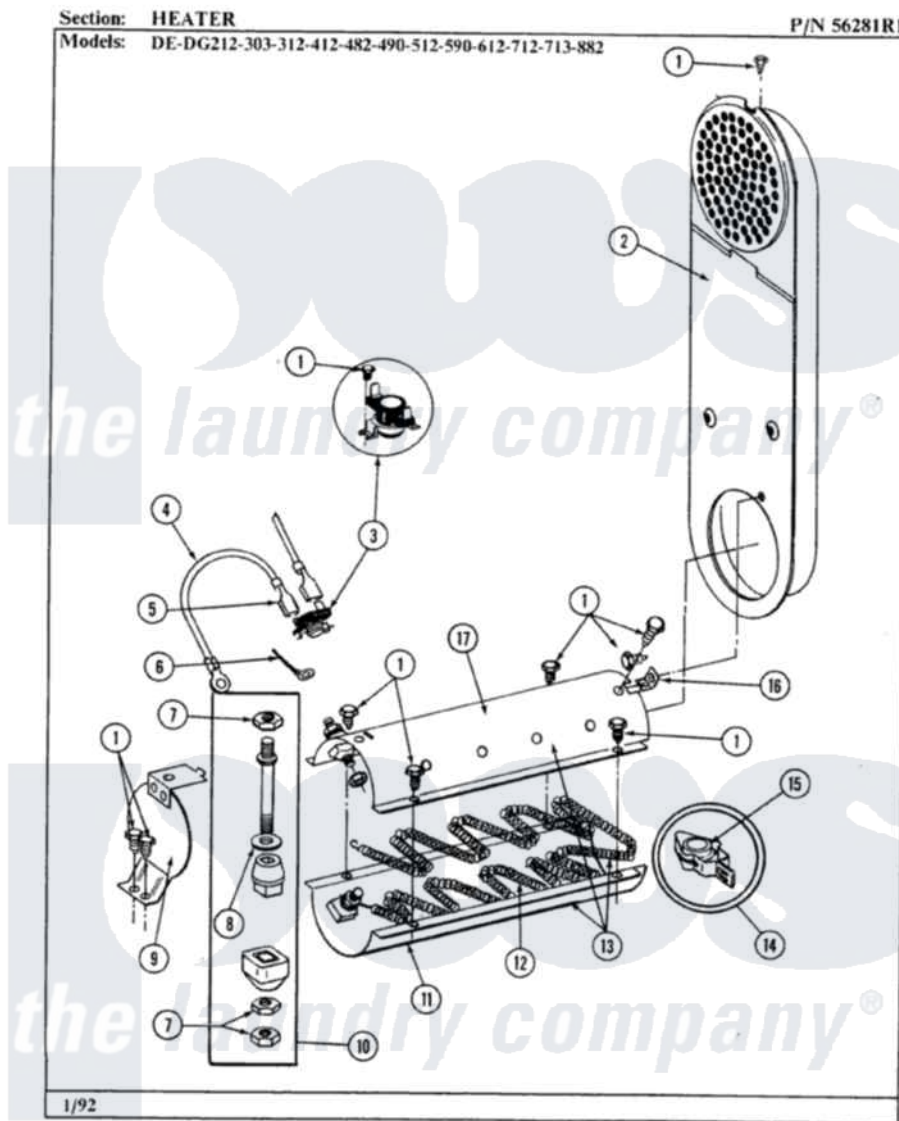

Maytag LDE212 05 - HEATER

36

Maytag [Residential Maytag LDE212 Dryer Parts](#) Parts Diagram 05 - HEATER
 Click on the part number to view part

Item	Original Part Number	Replaced By	Status	Part Description
1	211294	90767		Screw, 8A X 3/8 HeX Washer Head Tapping
2	Y303362			Inlet Duct Assembly - DE
3	303396			Thermostat, Hi-Limit
"	303896			Hi-Limit Thermostat-Canada
4	Y304693			Jumper Wire
5	210745			Wire Terminal
6	306448		Not Available	WIRE
7	311484	112432		Nut
8	311093			Washer, Terminal Connection
9	304124		Not Available	HEATER SHIELD
10	Y304596			Terminal Insulator Assembly
11	Y313576			Heater Chamber, Bottom
12	Y313538			Heater Element 240 Volt
"	Y304837	W10116793		Element
13	Y303404			Heater Assembly Complete
14	Y303881			Clip And Insulator Assembly