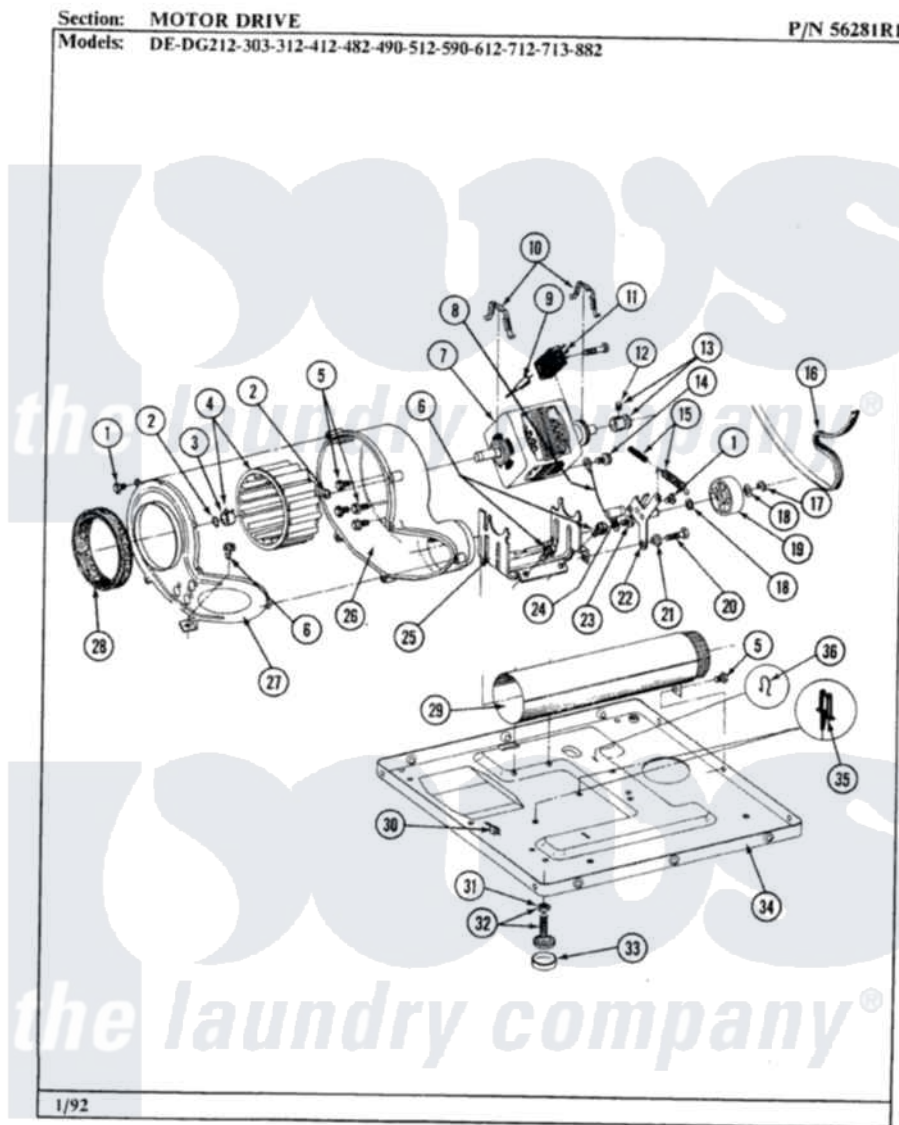

# Maytag LDE212 06 - MOTOR DRIVE

-40-

Maytag [Residential Maytag LDE212 Dryer Parts](#) Parts Diagram 06 - MOTOR DRIVE  
 Click on the part number to view part

Item	Original Part Number	Replaced By	Status	Part Description
1	Y312961	<a href="#">W10116751</a>		Screw
2	410233	<a href="#">9703438</a>		Ring-Retrn
3	<a href="#">312967</a>			Clamp, Blower Housing
4	<a href="#">Y303836</a>			Blower Wheel Assembly And Clamp
5	Y310632	<a href="#">1163839</a>		Screw
6	<a href="#">Y313561</a>			Screw---NA
7	Y303358	<a href="#">W10410999</a>		Motor-Drive
8	<a href="#">901220</a>			Ground Wire
9	306448		Not Available	WIRE
10	<a href="#">Y015825</a>			Clip, Motor To Motor Support
11	Y303877		Not Available	SWITCH, MOTOR EXTERNAL START No.303358-2, No.303358-4, 303358-7
"	<a href="#">Y303879</a>			Switch, Motor External Start
"	306207		Not Available	(PROD. No.303358-8 & No.303358-9)
12	<a href="#">Y053241</a>			Set Screw, Motor Pulley