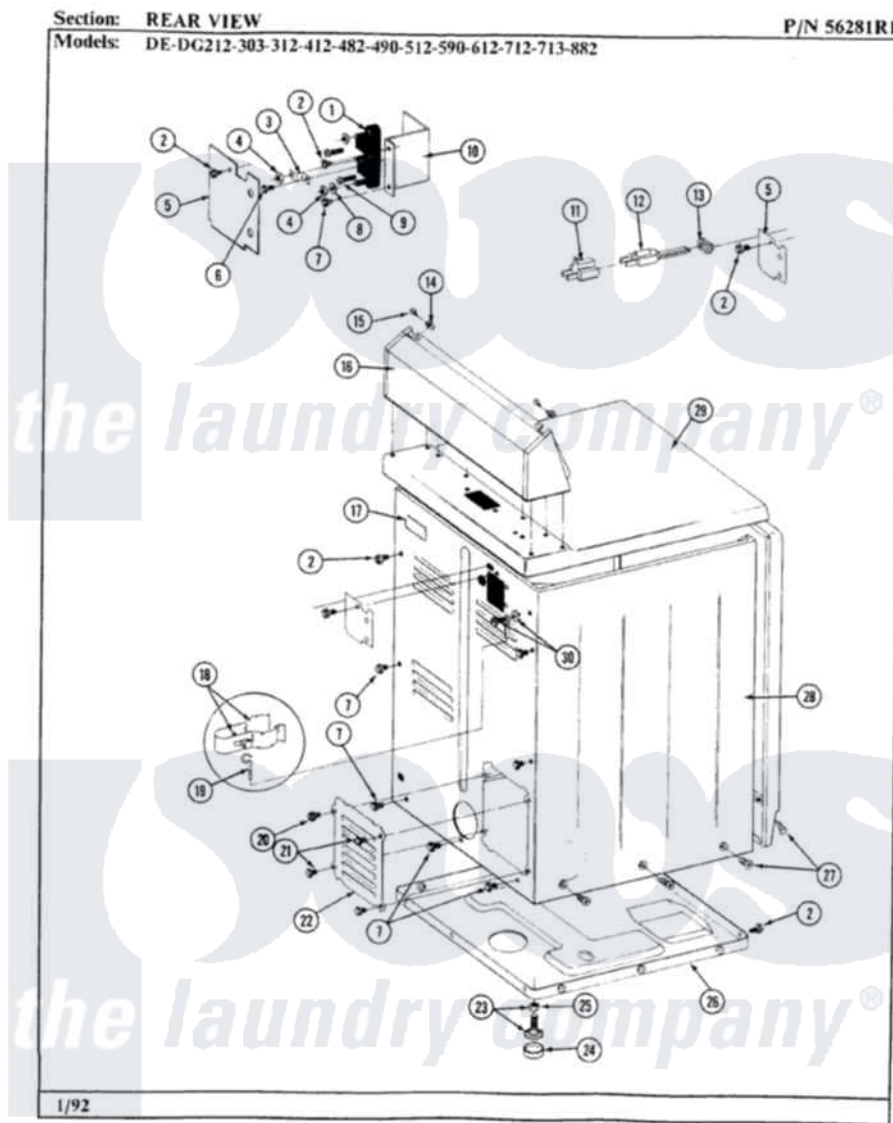

Maytag LDE212 08 - REAR VIEW

28

Maytag [Residential Maytag LDE212 Dryer Parts](#) Parts Diagram 08 - REAR VIEW
 Click on the part number to view part

Item	Original Part Number	Replaced By	Status	Part Description
1	400008			Block, Terminal
2	Y313561			Screw---NA
3	Y312184			Strap, Grounding
4	311484	112432		Nut
5	Y312905		Not Available	COVER, TERMINAL
6	Y311423	489483		Screw 10-32 X 1/2
7	Y310632	1163839		Screw
8	Y311270			Washer, Terminal Block
9	Y312209	W10001200		Screw
10	Y312904			Bracket, Terminal Block
14	215075			Fastener, Control Panel To Console
15	210932			Screw, No.8 X 9/16 Ctsk Note: Screw, Inlet Duct
16	305193L			Console
17	214519			LABEL, ELECTRICAL INSTR. PART NOT USED-GAS MODELS ONLY

18	301548		Clamp, Ground Wire
19	311155		Ground Wire And Clamp
20	Y313559		Screw
21	211294	90767	Screw, 8A X 3/8 HeX Washer Head Tapping
22	Y312951	Not Available	ACCESS COVER, BACK
23	Y305086		Adjustable Leg And Nut
24	Y314137		Foot, Rubber
25	Y052740	62739	Nut, Lock
26	Y303361	Not Available	BASE ASSY. (UPPER & LOWER)
27	213007		Xfor Cabinet See Cabinet, Back
28	305302L	Not Available	CABINET-ALMOND
29	307104L		Top Cover Assembly
30	303846	22003781	Screw, Ground Strap