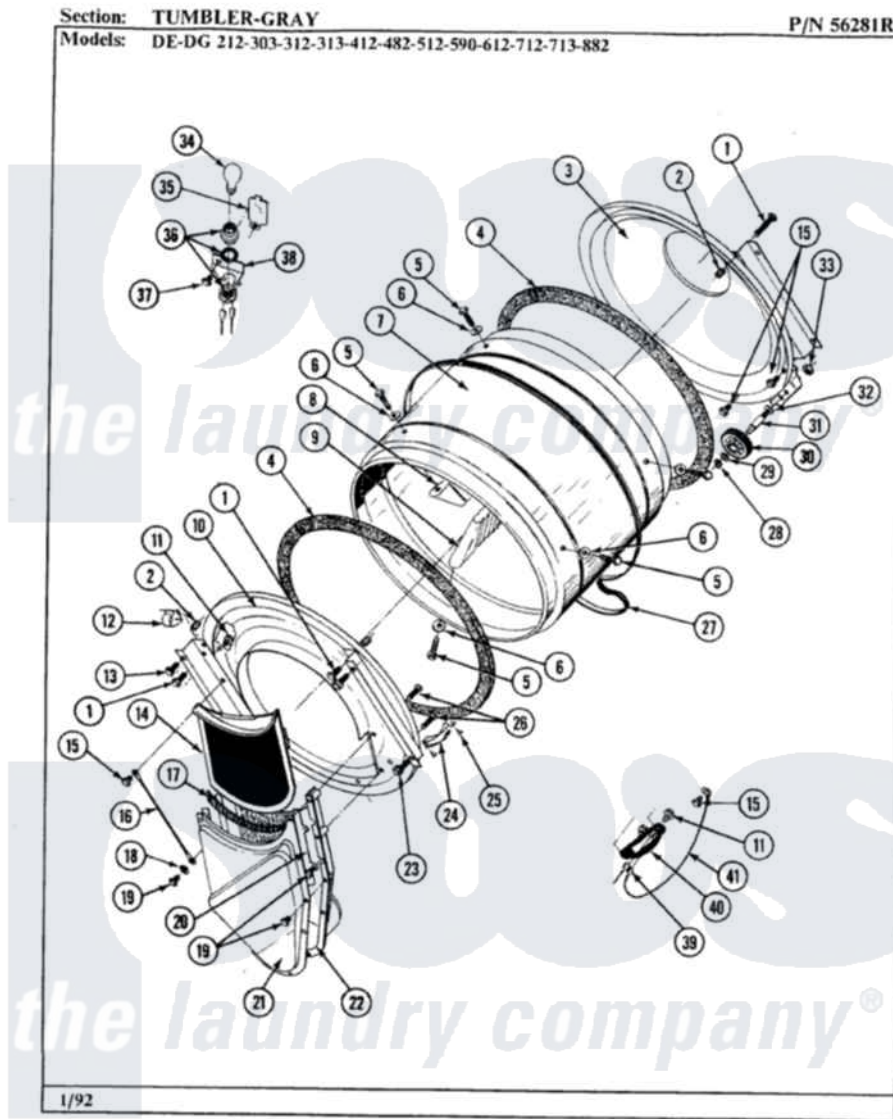

Maytag LDE212 10 - TUMBLER-GRAY

32

Maytag Residential Maytag LDE212 Dryer Parts Parts Diagram 10 - TUMBLER-GRAY
 Click on the part number to view part

Item	Original Part Number	Replaced By	Status	Part Description
1	313764		Not Available	SCREW
2	313915	31-3915		Tech Sheet
3	Y306660	33001106		Back, Tumbler
4	Y313541	33313541		Seal- Tumbler
5	Y310759			Screw, Tumbler Baffles
6	314158			Washer, Baffle To Tumbler
7	305187		Not Available	TUMBLER W/BAFFLES
"	Y314153		Not Available	TUMBLER No.
8	314154		Not Available	TUMBLER BAFFLE - SHORT
9	314155	33001004		Baffle, Tall
10	Y303815	33001231		Front- Tumbler
12	Y310376			Clip, Door Switch Harness
13	Y313561			Screw---NA
14	Y304388	33001003		Screen, Lint
15	211294	90767		Screw, 8A X 3/8 HeX Washer Head Tapping
16	205810			Wire, Ground

17	Y313796		Lint Seal
18	310557		Washer
19	Y312961	W10116751	Screw
20	Y313795		Guide For Lint Screen
21	Y312964	Not Available	OUTLET DUCT - OUTER HALF
22	Y304810	Not Available	OUTLET DUCT ASSEMBLY---S
23	Y310632	1163839	Screw
24	306508		Tumbler Bearing Kit ---W
25	210720		Rivet, Bearing To Tumbler Fmt
26	Y314110	33002917	Screw, No.10-16
27	Y312959		Poly "V" Belt For Tumbler
28	410233	9703438	Ring-Retrn
29	312535		Washer, Vault Mounting Brk.
30	Y303373	12001541	Drum Roller/Washer Assembly--W
31	Y312948	6-3129480	Shaft- Tumbler
32	Y313347	312535	Washer, Vault Mounting Brk.
33	312538	33001443	Nut, Hex