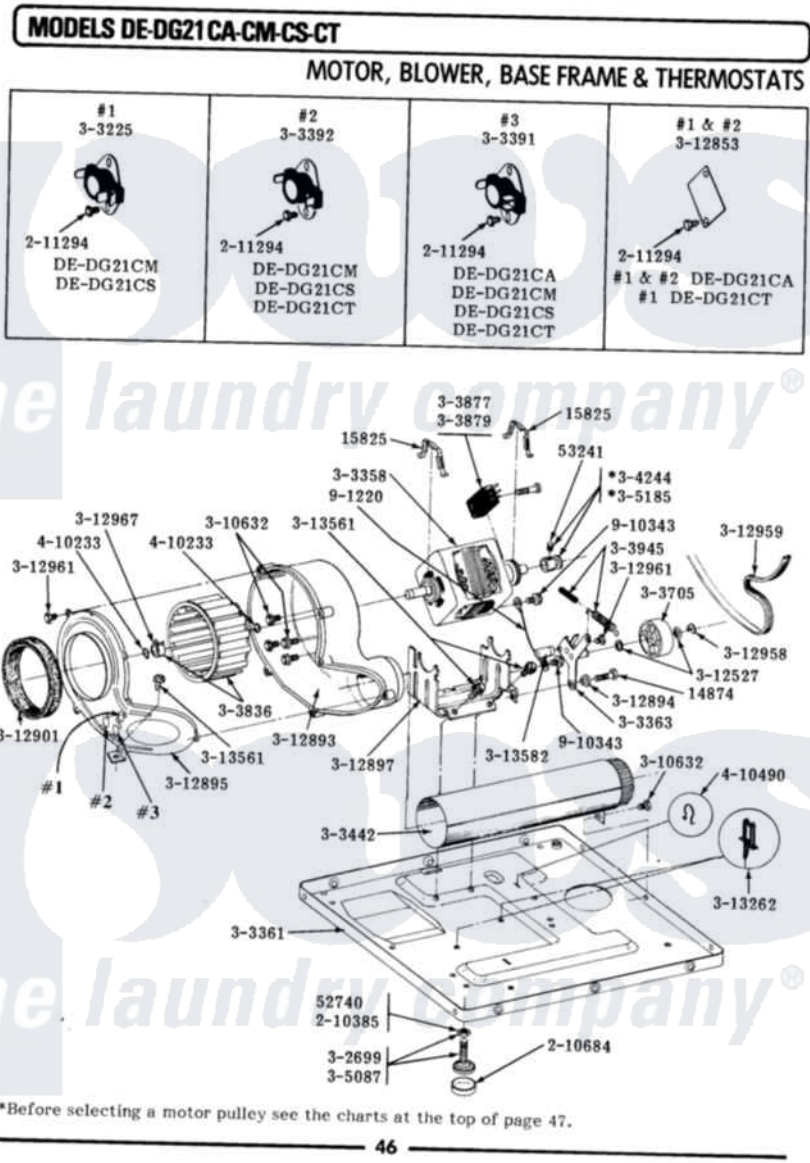

# Maytag LDE21CS 09 - MOTOR, BLOWER, BASE FRAME & THERMOSTATS

Maytag [Residential Maytag LDE21CS Dryer Parts](#) Parts Diagram 09 - MOTOR, BLOWER, BASE FRAME & THERMOSTATS

Click on the part number to view part

Item	Original Part Number	Replaced By	Status	Part Description
001	<a href="#">Y014874</a>			Screw, Idler Arm And Sleeve
002	<a href="#">Y015825</a>			Clip, Motor To Motor Support
003	Y052740	<a href="#">62739</a>		Nut, Lock
004	<a href="#">Y053241</a>			Set Screw, Motor Pulley
005	<a href="#">210385</a>			Lock Nut For Adjustable Leg
006	<a href="#">210684</a>			Foot, Adjustable Leg
007	211294	<a href="#">90767</a>		Screw, 8A X 3/8 HeX Washer Head Tapping
008	Y302699	<a href="#">22003428</a>		Leg, Adjustable
009	<a href="#">Y303225</a>			Thermostat, Permanent Press
010	Y303358	<a href="#">W10410999</a>		Motor-Drve
011	Y303361		Not Available	BASE ASSY. (UPPER & LOWER)
012	Y303363	<a href="#">6-3033630</a>		Idler Arm
013	Y303391	<a href="#">33303391</a>		Thermostat, Cycling