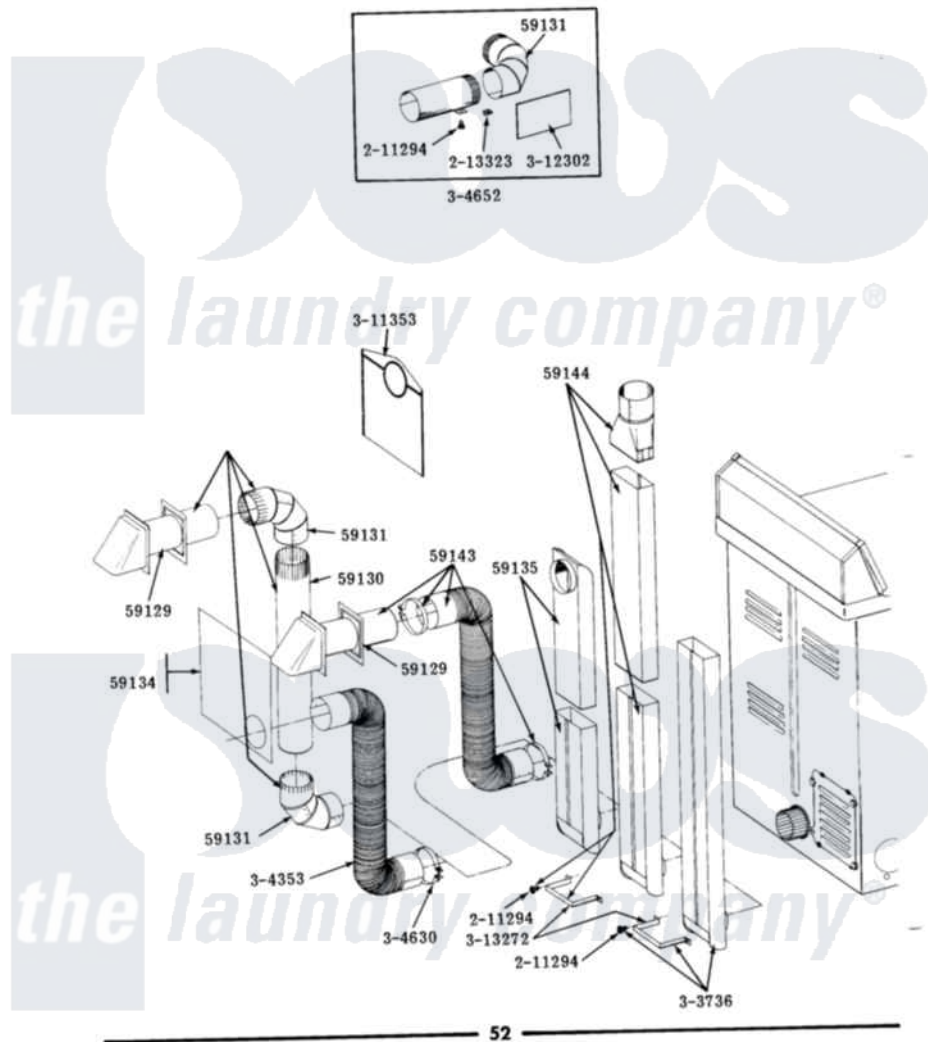

ALL MODELS INSTALLATION ACCESSORIES

Maytag Residential Maytag LDE21CS Dryer Parts Parts Diagram 10 - INSTALLATION ACCESSORIES  
 Click on the part number to view part

Item	Original Part Number	Replaced By	Status	Part Description
001	NLA		Not Available	BLADE, SAW
002	NLA		Not Available	REPLACEMENT DRILL
003	NLA		Not Available	HOLE SAW W/DRILL BIT
004	NLA		Not Available	EXTENSION CHUCK, DRILL
005	Y059129	<a href="#">4396007RW</a>		Vent Hood
006	<a href="#">Y059130</a>			Pipe, Venting
007	<a href="#">Y059131</a>			Elbow, Venting
008	Y059134			PLATE, ALUM. WINDOW (15" X 20")
009	<a href="#">Y059135</a>			Vent Duct Assembly
010	<a href="#">Y059143</a>			Flexible Vent Kit
011	NLA		Not Available	RECTANGULAR VENT KIT
012	211294	<a href="#">90767</a>		Screw, 8A X 3/8 HeX Washer Head Tapping
013	<a href="#">213323</a>			Fastener, Exhaust Duct Kit
014	NLA		Not Available	EXHAUST DEFLECTOR KIT
015	Y304353	<a href="#">4396010RP</a>		6ft Scvent