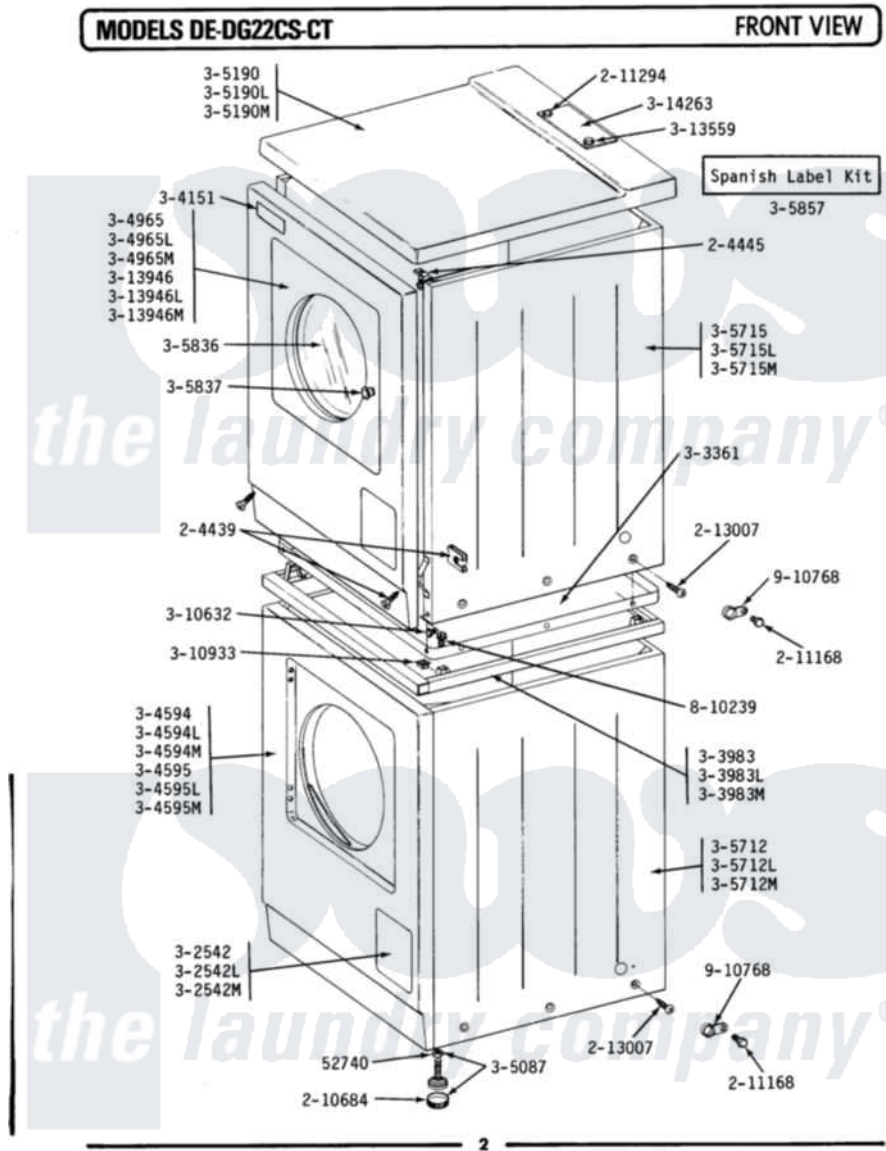

Maytag LDE22CS 01 - FRONT

Maytag Residential Maytag LDE22CS Dryer Parts Parts Diagram 01 - FRONT
 Click on the part number to view part

Item	Original Part Number	Replaced By	Status	Part Description
001	Y052740	62739		Nut, Lock
002	204439			Screw And Fstner Assembly
003	204445			Screw And Fastener Assembly
004	210684			Foot, Adjustable Leg
005	211168	W10139210		Screw, 8-18 X 5/16
006	211294	90767		Screw, 8A X 3/8 HeX Washer Head Tapping
007	213007			Xfor Cabinet See Cabinet, Back
008	Y303361		Not Available	BASE ASSY. (UPPER & LOWER)
009	NLA		Not Available	SPACER ASSM-WHITE
010	NLA		Not Available	NAME PLATE ON CONTROL PANEL
011	NLA		Not Available	FRONT PANEL-WHITE
012	304965			Door Complete-White
013	NLA		Not Available	DOOR COMPLETE, ALMOND
014	Y305087	22003544		Adjustable Leg W/Foot And

014	1300007	22000044		Nut
015	NLA		Not Available	TOP COVER-ALMOND
"	Y305190	307104		Top Cover Assembly
016	NLA		Not Available	CABINET-WHITE
017	NLA		Not Available	CABINET-WHITE
018	NLA		Not Available	INNER DOOR WITH KNOB & SCRE
019	NLA		Not Available	KNOB AND SCREW
020	NLA		Not Available	SPANISH LABEL KIT
021	Y310632	1163839		Screw
022	310933	33002194		Nut, Speed
023	Y313559			Screw
024	NLA		Not Available	DOOR PANEL-ALMOND
"	Y313946		Not Available	DOOR PANEL-WHITE
025	NLA		Not Available	TOP COVER PLATE
026	NLA		Not Available	SCREW
027	910768	M0280301		Tie Electr