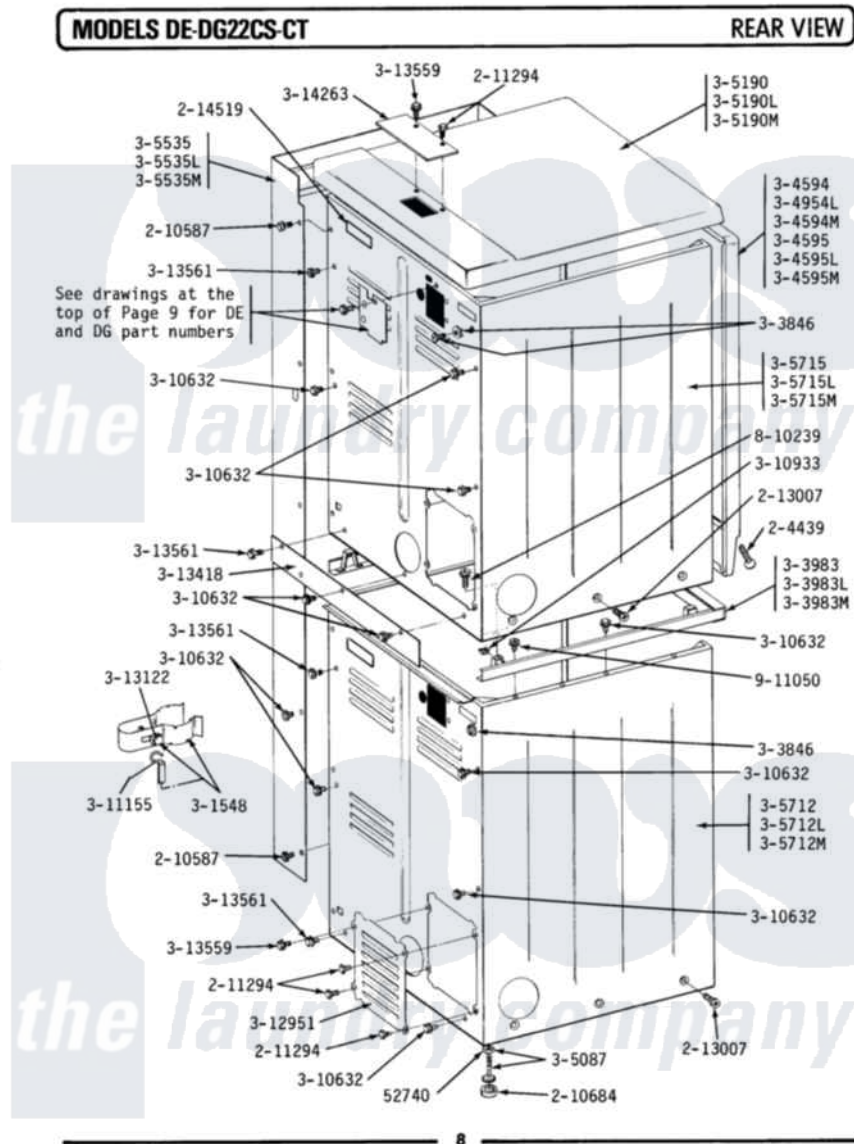

Maytag LDE22CS 02 - REAR

Maytag [Residential Maytag LDE22CS Dryer Parts](#) Parts Diagram 02 - REAR
 Click on the part number to view part

Item	Original Part Number	Replaced By	Status	Part Description
001	Y052740	62739		Nut, Lock
002	204439			Screw And Fstner Assembly
003	NLA		Not Available	SCREW
004	210684			Foot, Adjustable Leg
005	211294	90767		Screw, 8A X 3/8 HeX Washer Head Tapping
006	213007			Xfor Cabinet See Cabinet, Back
007	301548			Clamp, Ground Wire
008	NLA		Not Available	SCREW & WASHER ASSY.
009	NLA		Not Available	SPACER ASSM-WHITE
010	NLA		Not Available	FRONT PANEL-WHITE
011	Y305087	22003544		Adjustable Leg W/Foot And Nut
012	NLA		Not Available	TOP COVER-ALMOND
"	Y305190	307104		Top Cover Assembly
013	NLA		Not Available	CONTROL SHROUD-WHITE

014	NLA		Not Available	CABINET-WHITE
015	NLA		Not Available	CABINET-WHITE
016	Y310632	1163839		Screw
017	310933	33002194		Nut, Speed
018	311155			Ground Wire And Clamp
019	Y311270			Washer, Terminal Block
020	Y311423	489483		Screw 10-32 X 1/2
021	311484	112432		Nut
022	Y312184			Strap, Grounding
023	Y312209	W10001200		Screw
024	Y312904			Bracket, Terminal Block
025	Y312905		Not Available	COVER, TERMINAL
026	Y312951		Not Available	ACCESS COVER, BACK
027	313122			Screw - Baffle To Tumbler
028	NLA		Not Available	FILLER STRIP
029	Y313559			Screw